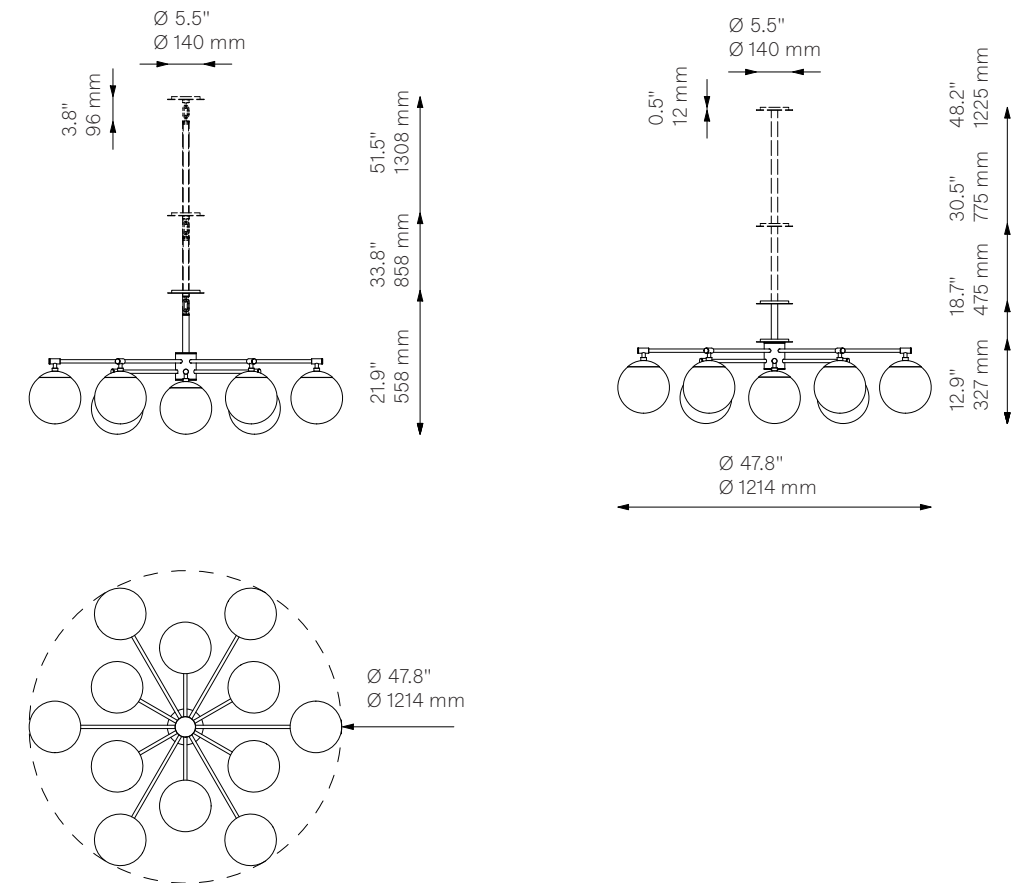

Orion Round ^{New}

Chandelier - B300

Globe Collection

Glass Lampshades

12 x Ø 200 mm / Ø 7.9"

¹ Soda Lime Triplex Opal Glass

² Soda Lime Marble Glas

³ Borosilicate Transparent Ribbon Glass

Weight

20.3 kg / 44.8 lb

Light Source

| | |
|---------------------|----------------|
| LED Bulb (included) | 12 x 5 W |
| Max Wattage | 12 x 10 W |
| Total Lumens | 5400-6000 lm |
| Color Temperature | 3000 K |
| Bulb Base | E14 / E12 |
| Power Supply | 230/120V CE/UL |

Dimmable with electronic
Dimmers only (ELV, trailing edge)

Finishes

LBB / Lacquered Burnished Brass
BGM / Black Gunmetal
PN / Polished Nickel

Extension Rods (Included)

| | | |
|------------|-----------|------------|
| 1 x 150 mm | 1 x 300mm | 1 x 450 mm |
| 1 x 5.9" | 1 x 11.8" | 1 x 17.7" |

Canopy (Vaulted Ceiling Compatible)

Ø 140 mm H 12 mm / Ø 5.5" H 0.5"

CE/UL Certified

CE/UL

Ingress Protection

IP 20