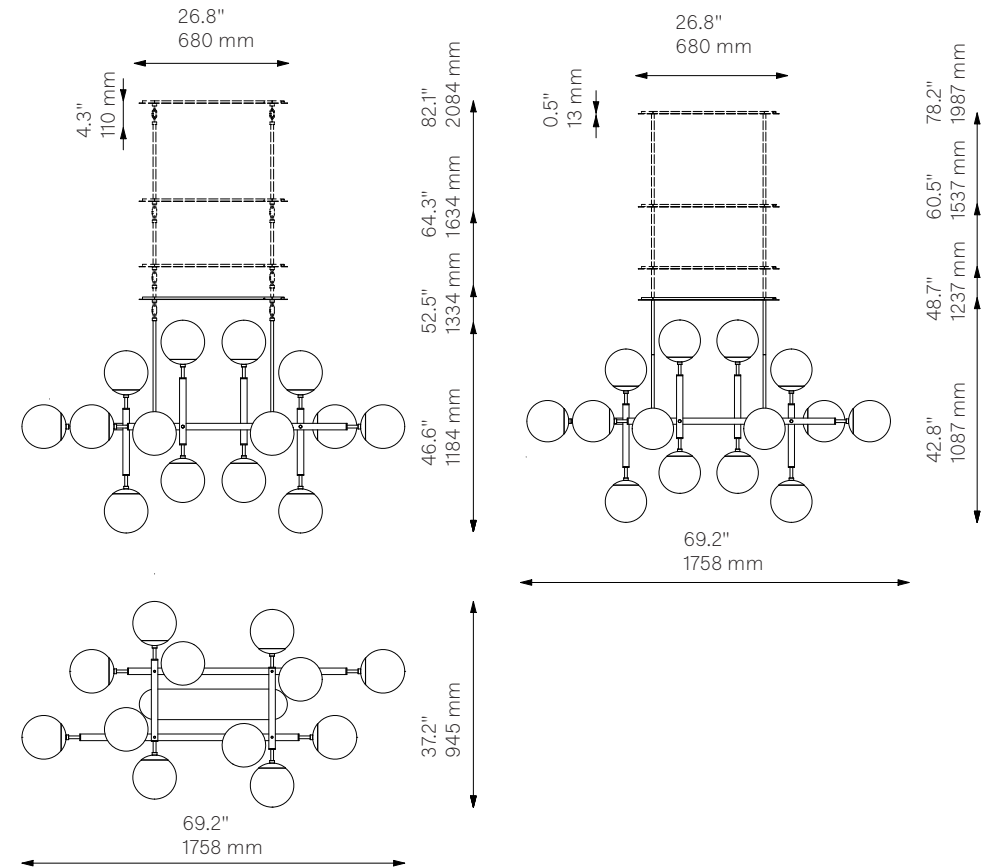

### Glass Lampshades

- 16 x Ø 200 mm / Ø 7.9"
- <sup>1</sup> Soda Lime Triplex Opal Glass
- <sup>2</sup> Soda Lime Marble Glas
- <sup>3</sup> Borosilicate Transparent Ribbon Glass

### Light Source

LED Bulb (included)	16 x 5 W
Max Wattage	16 x 10 W
Total Lumens	7200-8000 lm
Color Temperature	3000 K
Bulb Base	E14 / E12
Power Supply	230/120V CE/UL

Dimmable with electronic Dimmers only (ELV, trailing edge)

### Extension Rods (Included)

2 x 150 mm	2 x 300 mm	2 x 450 mm
2 x 5.9"	2 x 11.8"	2 x 17.7"

### Canopy (Vaulted Ceiling Compatible)

W 680 mm	D 140 mm	H 12 mm
W 26.8"	D 5.5"	H 0.5"