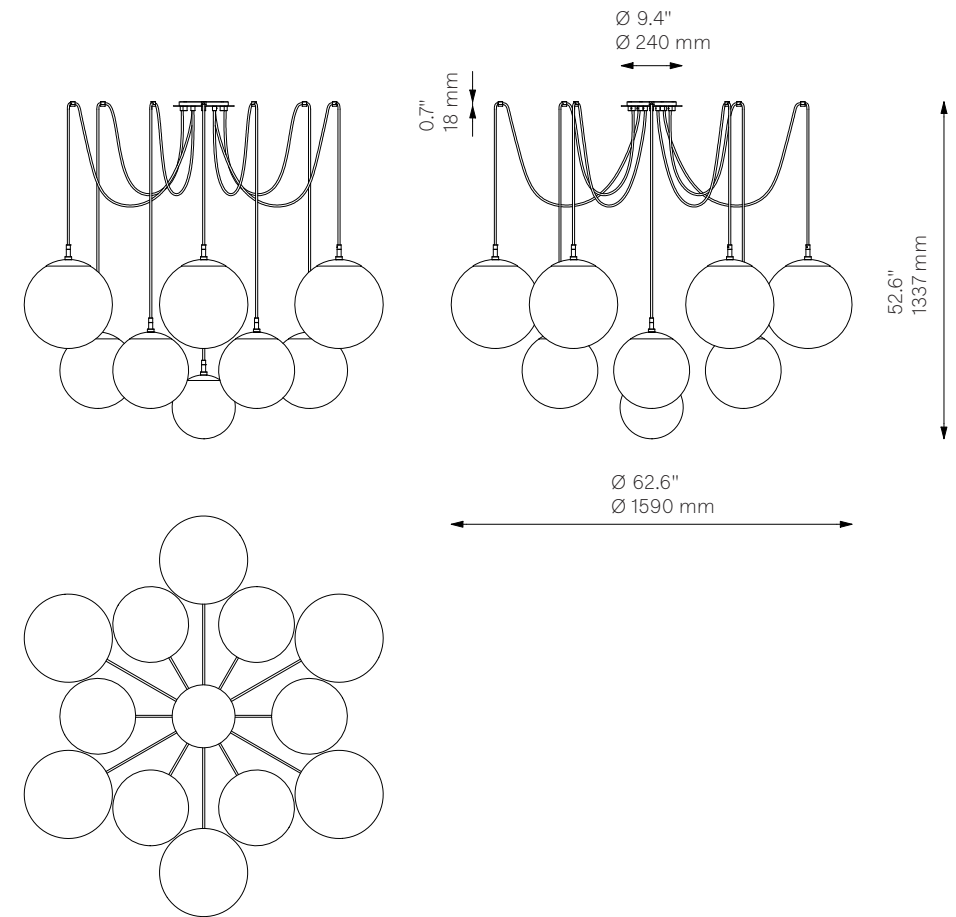

Spider^{New}

Chandelier - B568

Globe Collection

Glass Lampshades

6 x Ø 350 mm / Ø 13.8"

6 x Ø 300 mm / Ø 11.8"

1 x Ø 250 mm / Ø 9.9"

¹ Soda Lime Triplex Opal Glass

² Soda Lime Marble Glas

³ Borosilicate Transparent Ribbon Glass

Weight

36.1 kg / 79.6 lb

Light Source

LED Bulb (included) 13 x 5 W

Max Wattage 13 x 10 W

Total Lumens 5850-6500 lm

Canopy

Ø 240 mm H 18 mm / Ø 9.4" H 0.7"

CE/UL Certified

CE/UL

Ingress Protection

IP 20