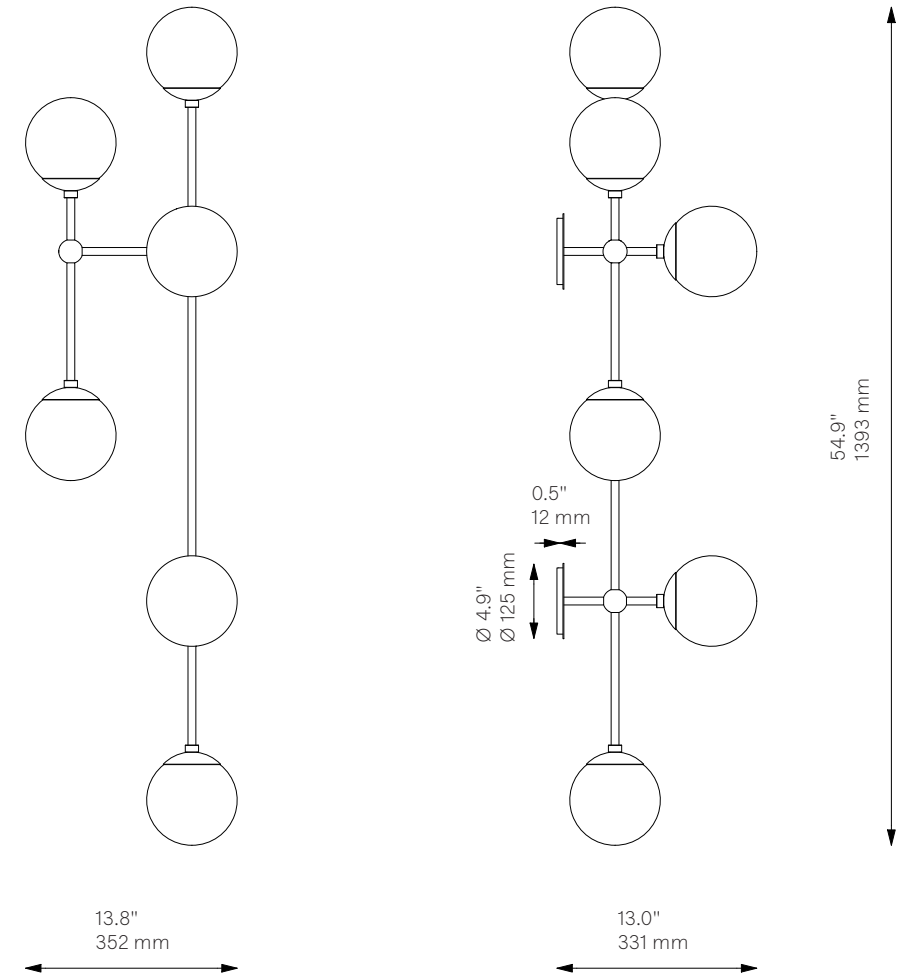

Armstrong 4 L ^{New}

Wall Sconce - B572

Globe Collection

Glass Lampshades

4 x Ø 150 mm / Ø 5.9"

¹ Soda Lime Triplex Opal Glass

² Soda Lime Marble Glas

³ Borosilicate Transparent Ribbon Glass

Weight

4.1 kg / 9.0 lb

Light Source

LED Bulb (included)	4 x 5 W
Max Wattage	4 x 10 W
Total Lumens	1800-2000 lm
Color Temperature	3000 K
Bulb Base	E14 / E12
Power Supply	230/120V CE/UL

Dimmable with electronic
Dimmers only (ELV, trailing edge)

Globe Collection

Glass Lampshades

6 x Ø 150 mm / Ø 5.9"

¹ Soda Lime Triplex Opal Glass

² Soda Lime Marble Glas

³ Borosilicate Transparent Ribbon Glass

Weight

5.8 kg / 12.8 lb

Globe Collection

Glass Lampshades

4 x Ø 150 mm / Ø 5.9"

¹ Soda Lime Triplex Opal Glass

² Soda Lime Marble Glas

³ Borosilicate Transparent Ribbon Glass

Weight

4.1 kg / 9.0 lb