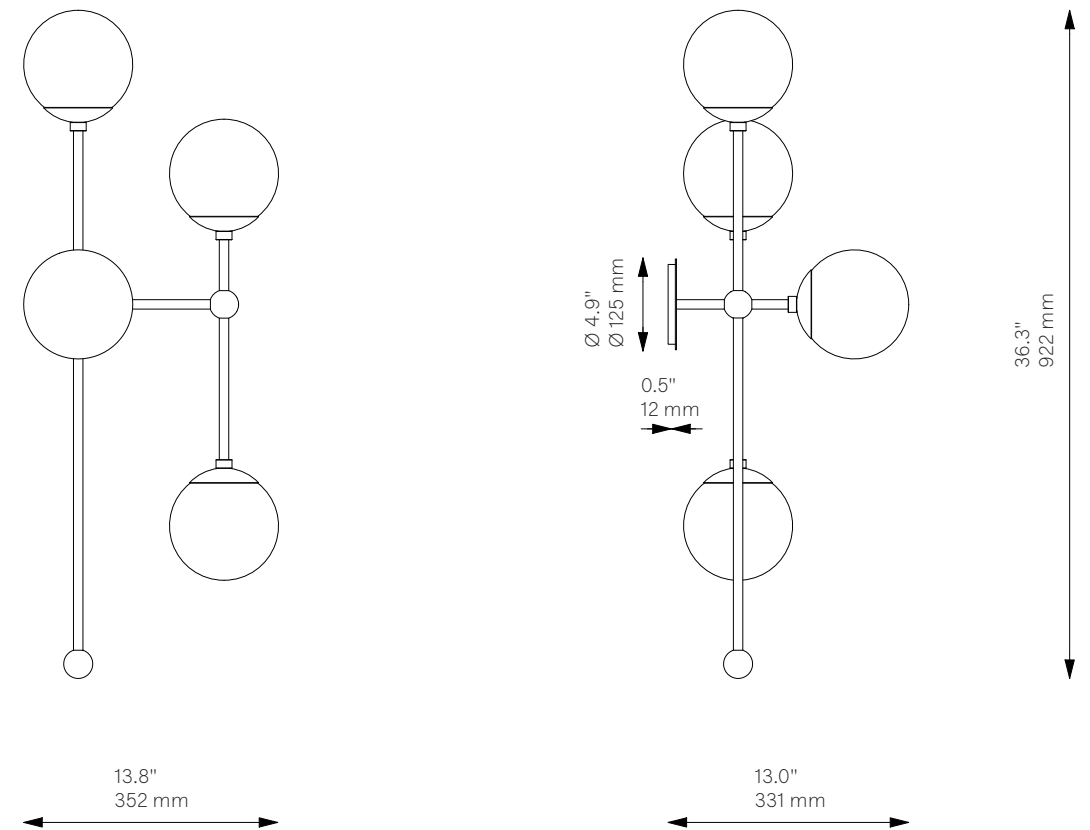

Armstrong 4 L ^{New}

Wall Sconce - B572

Globe Collection

Glass Lampshades

4 x Ø 150 mm / Ø 5.9"

¹ Soda Lime Triplex Opal Glass

² Soda Lime Marble Glas

³ Borosilicate Transparent Ribbon Glass

Globe Collection

Glass Lampshades

6 x Ø 150 mm / Ø 5.9"

¹ Soda Lime Triplex Opal Glass

² Soda Lime Marble Glas

³ Borosilicate Transparent Ribbon Glass

Weight

5.8 kg / 12.8 lb

Globe Collection

Glass Lampshades

4 x Ø 150 mm / Ø 5.9"

¹ Soda Lime Triplex Opal Glass

² Soda Lime Marble Glas

³ Borosilicate Transparent Ribbon Glass

Weight

4.1 kg / 9.0 lb