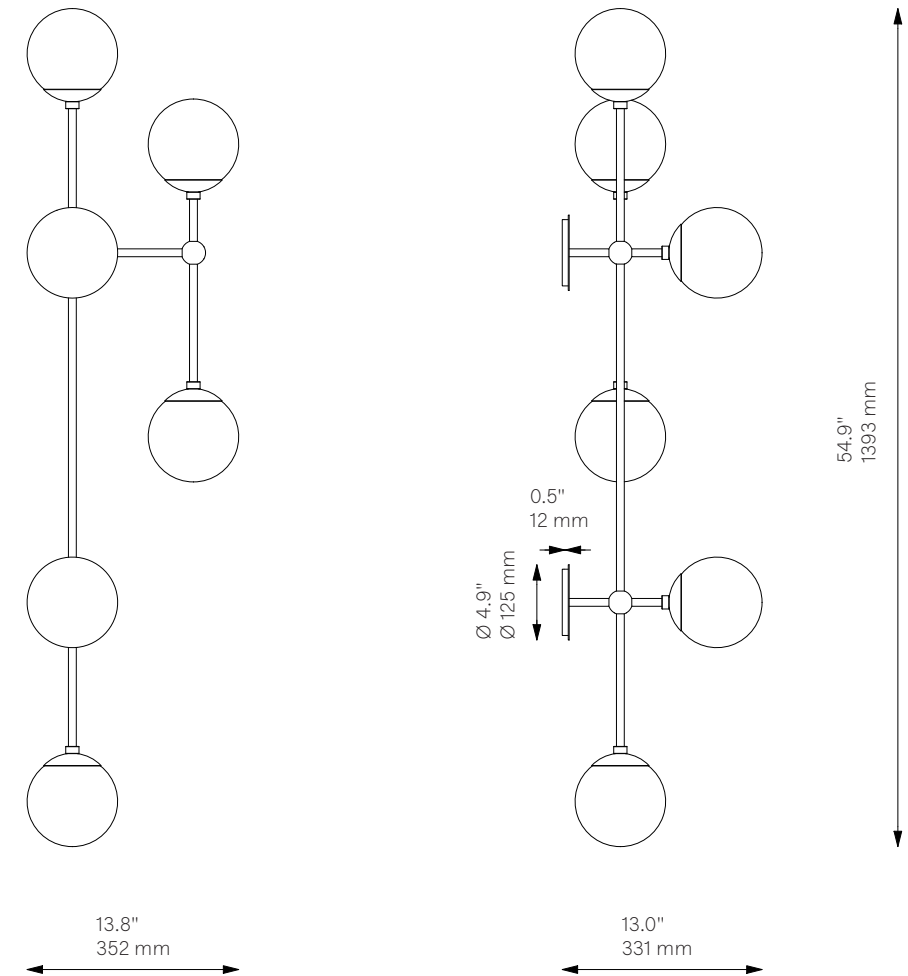

Armstrong 4 L ^{New}

Wall Sconce - B572

Globe Collection

Glass Lampshades

4 x Ø 150 mm / Ø 5.9"

¹ Soda Lime Triplex Opal Glass

² Soda Lime Marble Glas

³ Borosilicate Transparent Ribbon Glass

Globe Collection

Glass Lampshades

6 x Ø 150 mm / Ø 5.9"

¹ Soda Lime Triplex Opal Glass

² Soda Lime Marble Glas

³ Borosilicate Transparent Ribbon Glass

Weight

5.8 kg / 12.8 lb

Globe Collection

Glass Lampshades

4 x Ø 150 mm / Ø 5.9"

¹ Soda Lime Triplex Opal Glass

² Soda Lime Marble Glas

³ Borosilicate Transparent Ribbon Glass

Weight

4.1 kg / 9.0 lb