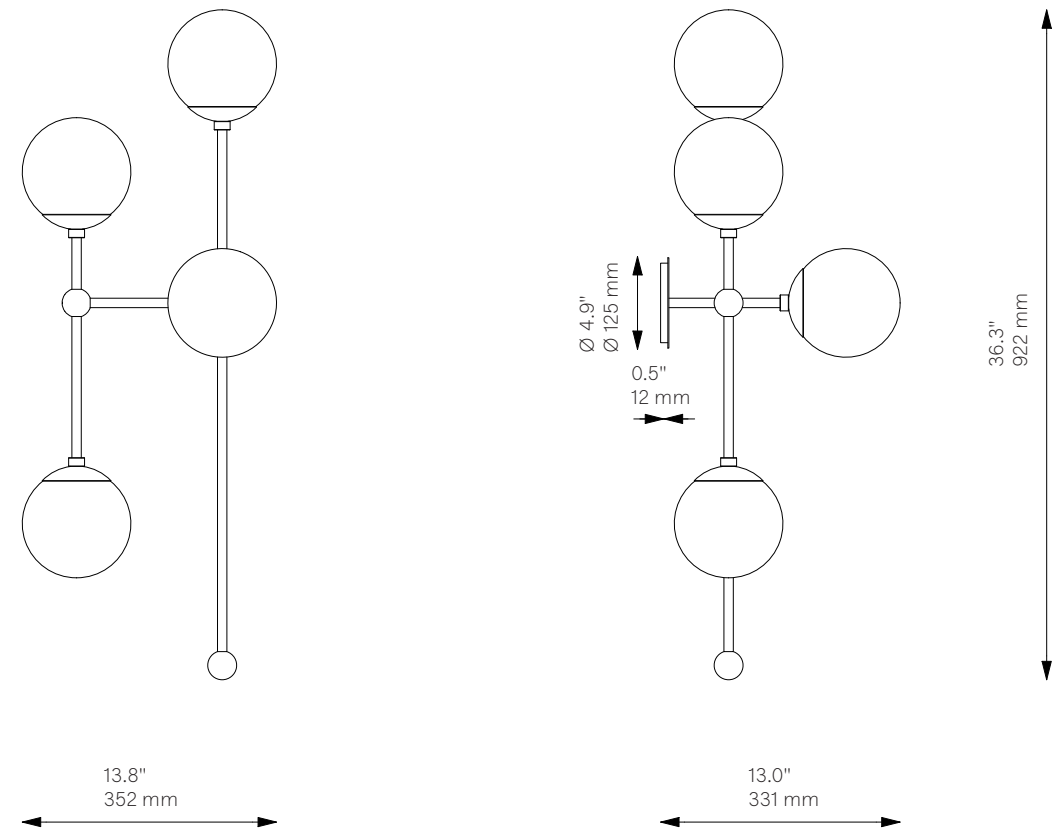

Armstrong 4 L ^{New}

Wall Sconce - B572

Globe Collection

Glass Lampshades

4 x Ø 150 mm / Ø 5.9"

¹ Soda Lime Triplex Opal Glass

² Soda Lime Marble Glas

³ Borosilicate Transparent Ribbon Glass

Globe Collection

Glass Lampshades

6 x Ø 150 mm / Ø 5.9"

¹ Soda Lime Triplex Opal Glass

² Soda Lime Marble Glas

³ Borosilicate Transparent Ribbon Glass

Weight

5.8 kg / 12.8 lb

Globe Collection

Glass Lampshades

4 x Ø 150 mm / Ø 5.9"

¹ Soda Lime Triplex Opal Glass

² Soda Lime Marble Glas

³ Borosilicate Transparent Ribbon Glass

Weight

4.1 kg / 9.0 lb