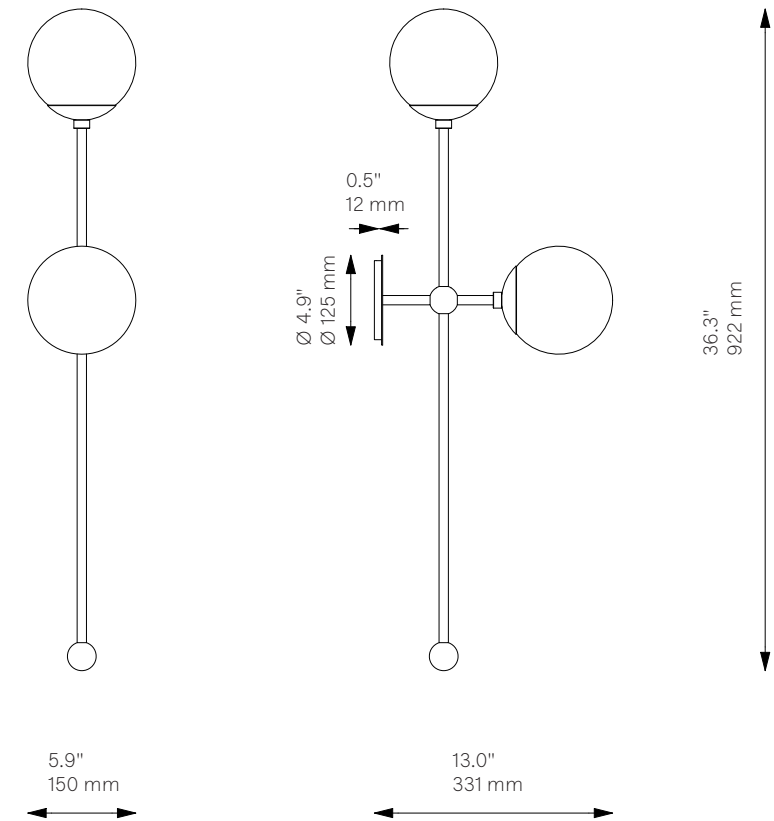

# Globe Dual <sup>New</sup>

Wall Sconce - B577

Globe Collection

## Glass Lampshades

2 x Ø 150 mm / Ø 5.9"

<sup>1</sup> Soda Lime Triplex Opal Glass

<sup>2</sup> Soda Lime Marble Glas

<sup>3</sup> Borosilicate Transparent Ribbon Glass

## Weight

2.6 kg / 5.7 lb

## Light Source

|                     |                |
|---------------------|----------------|
| LED Bulb (included) | 2 x 5 W        |
| Max Wattage         | 2 x 10 W       |
| Total Lumens        | 900-1000 lm    |
| Color Temperature   | 3000 K         |
| Bulb Base           | E14 / E12      |
| Power Supply        | 230/120V CE/UL |