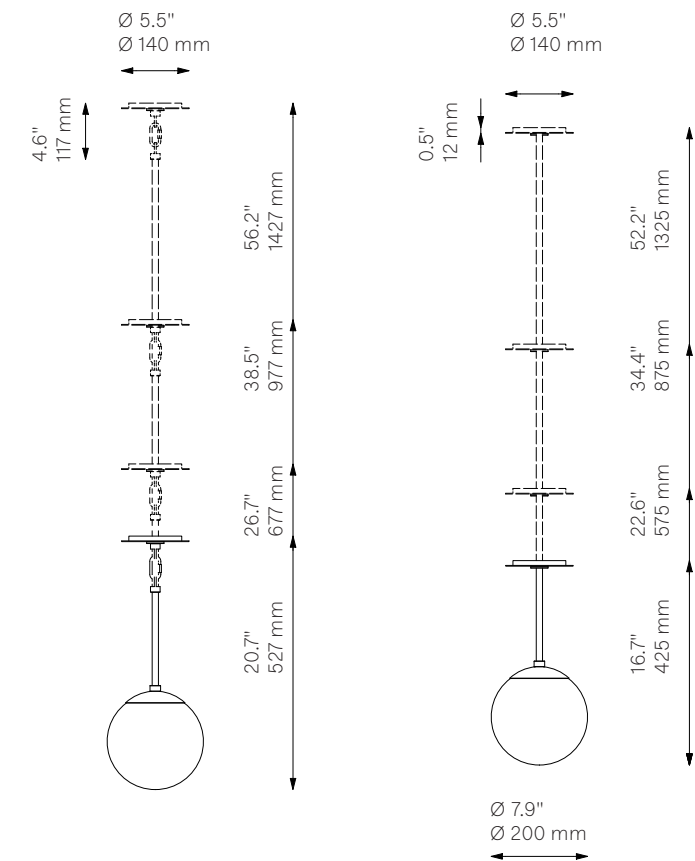

Globe Single ^{New}

Pendant - B581

Globe Collection

Glass Lampshades

1 x $\text{Ø } 200 \text{ mm}$ / $\text{Ø } 7.9''$

¹ Soda Lime Triplex Opal Glass

² Soda Lime Marble Glas

³ Borosilicate Transparent Ribbon Glass

Weight

2.5 kg / 5.5 lb

Light Source

LED Bulb (included)	1 x 5 W
Max Wattage	1 x 10 W
Total Lumens	7200-8000 lm
Color Temperature	3000 K
Bulb Base	E14 / E12
Power Supply	230/120V CE/UL

Dimmable with electronic
Dimmers only (ELV, trailing edge)

Finishes

LBB / Lacquered Burnished Brass
BGM / Black Gunmetal
PN / Polished Nickel

Extension Rods (Included)

1 x 150 mm	1 x 300 mm	1 x 450 mm
1 x 5.9"	1 x 11.8"	1 x 17.7"

Canopy (Vaulted Ceiling Compatible)

$\text{Ø } 140 \text{ mm}$ H 12 mm / $\text{Ø } 5.5''$ H $0.5''$

CE/UL Certified

CE/UL

Ingress Protection

IP 20