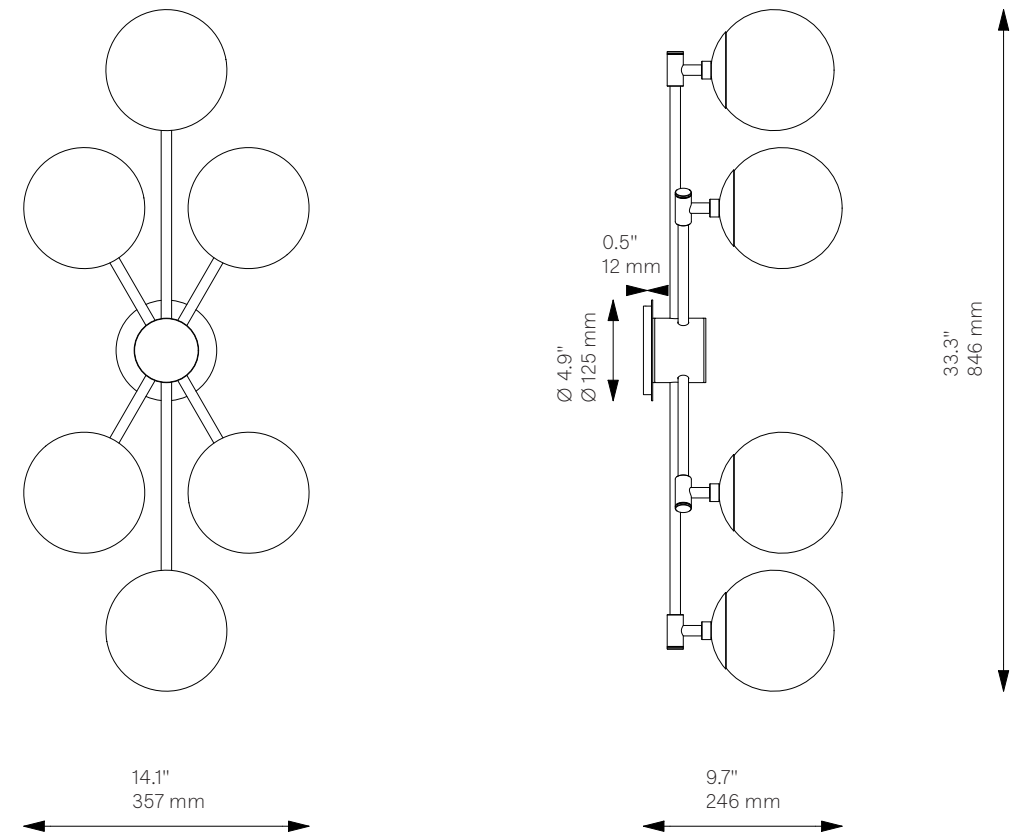

Orion 6 ^{New}

Wall Sconce - B591

Globe Collection

Glass Lampshades

6 x Ø 150 mm / Ø 5.9"

- ¹ Soda Lime Triplex Opal Glass
- ² Soda Lime Marble Glas
- ³ Borosilicate Transparent Ribbon Glass

Weight

6.0 kg / 13.2 lb

Light Source

LED Bulb (included)	6 x 5 W
Max Wattage	6 x 10 W
Total Lumens	2700-3000 lm
Color Temperature	3000 K
Bulb Base	E14 / E12
Power Supply	230/120V CE/UL

Dimmable with electronic
Dimmers only (ELV, trailing edge)