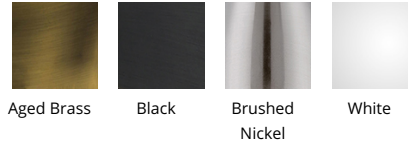

### Wall Sconce

Fixture Type: \_\_\_\_\_

Catalog Number: \_\_\_\_\_

Project: \_\_\_\_\_

Location: \_\_\_\_\_

Model & Size	Color Temp	Finish	LED Watts	LED Lumens	Delivered Lumens
WS-45105 5"	2700K	AB Aged Brass	6W	243	96
	3000K	BK Black	6W	288	116
	3500K	BN Brushed Nickel	6W	279	109
		WT White			

#### FINISHES:

Aged Brass    Black    Brushed Nickel    White