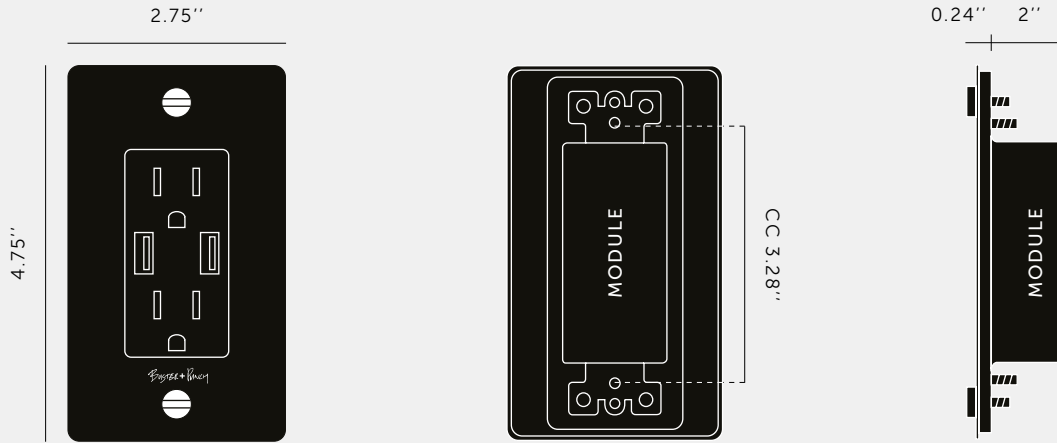

[info. **MEASUREMENTS.**]

[info. **SPECIFICATIONS.**]

Our Metal Electricity range has solid stainless steel plates, in our signature white, steel, brass, smoked bronze and black finishes.

Style: Duplex 5-15R Outlet + 2 x USB Charger
 Outlet: 125V AC / 60HZ / 15A
 USB: 5VDC / Total 4.0A
 Operating Temp -4 to 140°F (-20 to 60°C)
 USB Compatibility USB 1.1 / 2.0 / 3.0 devices.
 Class 1 outlet / Must be earthed. Tamper proof.
 Certification: cULus listed