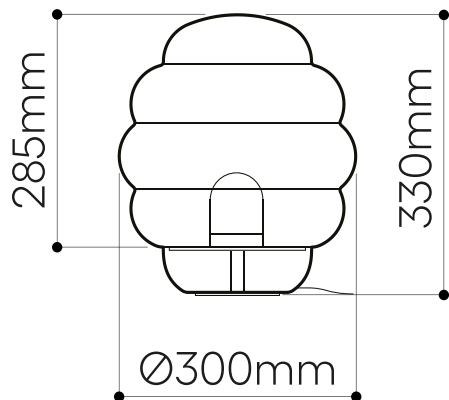

LIGHTING DESCRIPTION

Size	dia. 300 mm, H 330 mm dia. 11,8 inch, H 13 inch
Cable	black textile braid cable 1,8 m / 70,8 inch
Weight	+/- 6,3 kg / 13,9 lb
Glass	mouth-blown lead-free crystal in clear and amber
Mounting	black (aluminium black elox / steel with black powder coating)
Protection	IP 20
Nominal voltage	220-240V / A.C. 50-60 hz (EU) 110-120 V / A.C. 60 Hz (USA)
Class	I. EU / I. USA

PACKAGING

Material	Cardboard
Size	420 × 420 × 490 mm 16,5 × 16,5 × 19,3 inch

Origin: traditionally produced in the Czech Republic
Intellectual property license holder: Bomma Czech Republic (EU)
Represented by BMRC group s.r.o.

LIGHTING DESCRIPTION

Size	dia. 450 mm, H 520 mm dia. 17,7 inch, H 20,5 inch
Cable	black textile braid cable 1,8 m / 70,8 inch
Weight	+/- 20,5 kg / 45,1 lb
Glass	mouth-blown lead-free crystal in clear and amber
Mounting	black (aluminium black elox / steel with black powder coating)
Protection	IP 20
Nominal voltage	220-240V / A.C. 50-60 hz (EU) 110-120 V / A.C. 60 Hz (USA)
Class	I. EU / I. USA

LIGHTING DESCRIPTION

Size	dia. 600 mm, H 675 mm dia. 23,6 inch, H 26,57 inch
Cable	black textile braid cable 1,8 m / 70,8 inch
Weight	+/- 38,5 kg / 84,7 lb
Glass	mouth-blown lead-free crystal in clear and amber
Mounting	black (aluminium black elox / steel with black powder coating)
Protection	IP 20
Nominal voltage	220-240V / A.C. 50-60 hz (EU) 110-120 V / A.C. 60 Hz (USA)
Class	I. EU / I. USA