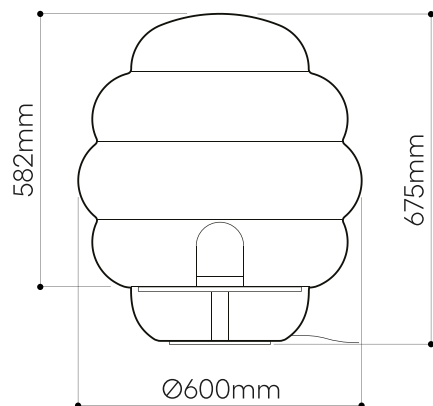

LIGHTING DESCRIPTION

Size	dia. 300 mm, H 330 mm dia. 11,8 inch, H 13 inch
Cable	black textile braid cable 1,8 m / 70,8 inch
Weight	+/- 6,3 kg / 13,9 lb
Glass	mouth-blown lead-free crystal in clear and amber
Mounting	black (aluminium black elox / steel with black powder coating)
Protection	IP 20
Nominal voltage	220-240V / A.C. 50-60 hz (EU) 110-120 V / A.C. 60 Hz (USA)
Class	I. EU / I. USA

LIGHTING DESCRIPTION

Size	dia. 450 mm, H 520 mm dia. 17,7 inch, H 20,5 inch
Cable	black textile braid cable 1,8 m / 70,8 inch
Weight	+/- 20,5 kg / 45,1 lb
Glass	mouth-blown lead-free crystal in clear and amber
Mounting	black (aluminium black elox / steel with black powder coating)
Protection	IP 20
Nominal voltage	220-240V / A.C. 50-60 hz (EU) 110-120 V / A.C. 60 Hz (USA)
Class	I. EU / I. USA

PACKAGING

Material	Cardboard
Size	660 × 660 × 780 mm 26 × 26 × 30,7 inch

Origin: traditionally produced in the Czech Republic
Intellectual property license holder: Bomma Czech Republic (EU)
Represented by BMRC group s.r.o.

LIGHTING DESCRIPTION

Size	dia. 600 mm, H 675 mm dia. 23,6 inch, H 26,57 inch
Cable	black textile braid cable 1,8 m / 70,8 inch
Weight	+/- 38,5 kg / 84,7 lb
Glass	mouth-blown lead-free crystal in clear and amber
Mounting	black (aluminium black elox / steel with black powder coating)
Protection	IP 20
Nominal voltage	220-240V / A.C. 50-60 hz (EU) 110-120 V / A.C. 60 Hz (USA)
Class	I. EU / I. USA