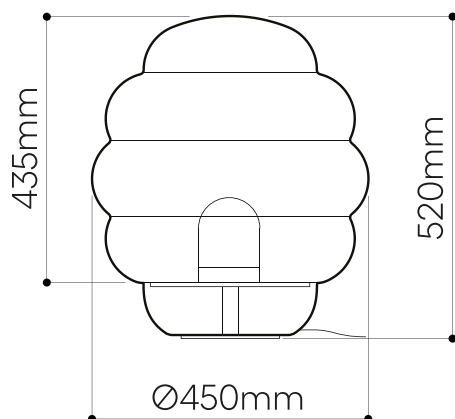

LIGHTING DESCRIPTION

Size	dia. 300 mm, H 330 mm dia. 11,8 inch, H 13 inch
Cable	black textile braid cable 1,8 m / 70,8 inch
Weight	+/- 6,3 kg / 13,9 lb
Glass	mouth-blown lead-free crystal in clear and amber
Mounting	black (aluminium black elox / steel with black powder coating)
Protection	IP 20
Nominal voltage	220-240V / A.C. 50-60 hz (EU) 110-120 V / A.C. 60 Hz (USA)
Class	I. EU / I. USA

PACKAGING

Material	Cardboard
Size	420 × 420 × 490 mm 16,5 × 16,5 × 19,3 inch

Origin: traditionally produced in the Czech Republic
Intellectual property license holder: Bomma Czech Republic (EU)
Represented by BMRC group s.r.o.

LIGHTING DESCRIPTION

Size	dia. 450 mm, H 520 mm dia. 17,7 inch, H 20,5 inch
Cable	black textile braid cable 1,8 m / 70,8 inch
Weight	+/- 20,5 kg / 45,1 lb
Glass	mouth-blown lead-free crystal in clear and amber
Mounting	black (aluminium black elox / steel with black powder coating)
Protection	IP 20
Nominal voltage	220-240V / A.C. 50-60 hz (EU) 110-120 V / A.C. 60 Hz (USA)
Class	I. EU / I. USA

LIGHTING DESCRIPTION

Size	dia. 600 mm, H 675 mm dia. 23,6 inch, H 26,57 inch
Cable	black textile braid cable 1,8 m / 70,8 inch
Weight	+/- 38,5 kg / 84,7 lb
Glass	mouth-blown lead-free crystal in clear and amber
Mounting	black (aluminium black elox / steel with black powder coating)
Protection	IP 20
Nominal voltage	220-240V / A.C. 50-60 hz (EU) 110-120 V / A.C. 60 Hz (USA)
Class	I. EU / I. USA