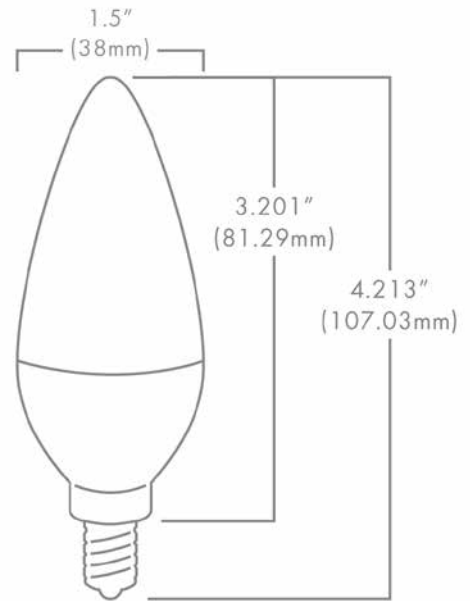

BLAZE CANDELABRA

DESCRIPTION

The Brilliance Blaze Candelabra is a specialty lamp designed specifically to create a real, flame-like effect in any E12 base fixture. Perfect for coach lights or anywhere you want a warm, flickering light. The Blaze series also offered in low voltage in a G4 option.

BLAZE CANDELABRA FEATURES

- Single lamp mode flickering flame effect
- UL Certified E360351

BLAZE CANDELABRA SPECS

Wattage	3
Kelvin Temperature	1700-1900
Operating Range	120 VAC/DC
IP	60
Lamp Life (hours)	30,000
Warranty (years)	3