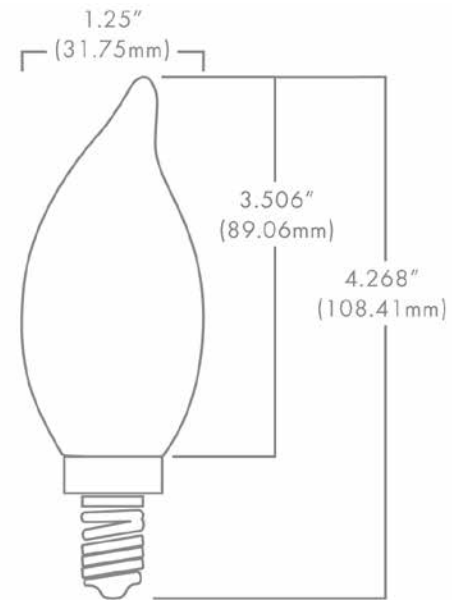

CANDELABRA EDGE FILAMENT

DESCRIPTION

The Brilliance Candelabra Edge Filament lamp is a decorative light source and gives the effect of an original Edison lamp, making it great for indoor chandeliers and anywhere a warm light is desired.

CANDELABRA EDGE FILAMENT FEATURES

- Flame tip style
- Clear omni-directional light source
- Elegant, exposed filament design
- UL Certified E360351

CANDELABRA EDGE FILAMENT SPECS

Wattage	3.5
Lumens	240
Kelvin Temperature	2700
Operating Range	120 VAC/DC
Replaces	40W Incandescent
CRI	90
IP	64
Lamp Life (hours)	30,000
Warranty (years)	3

Part Number: **CAN-FIL-EDGE-F-2700-C-120**