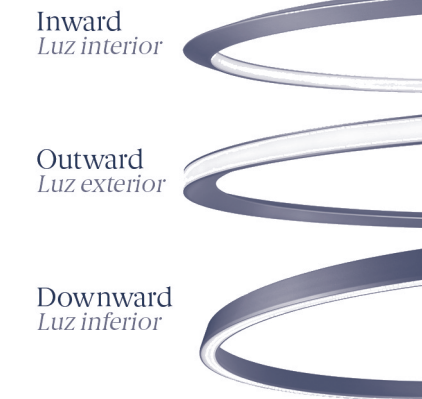

Family / Familia: Circular Horizontal

bover
barcelona lights

1251 Collier Road,
Suite C
Atlanta, GA 30518
United States

T. +1 (404) 924 2342
info@boverusa.com
www.boverusa.com