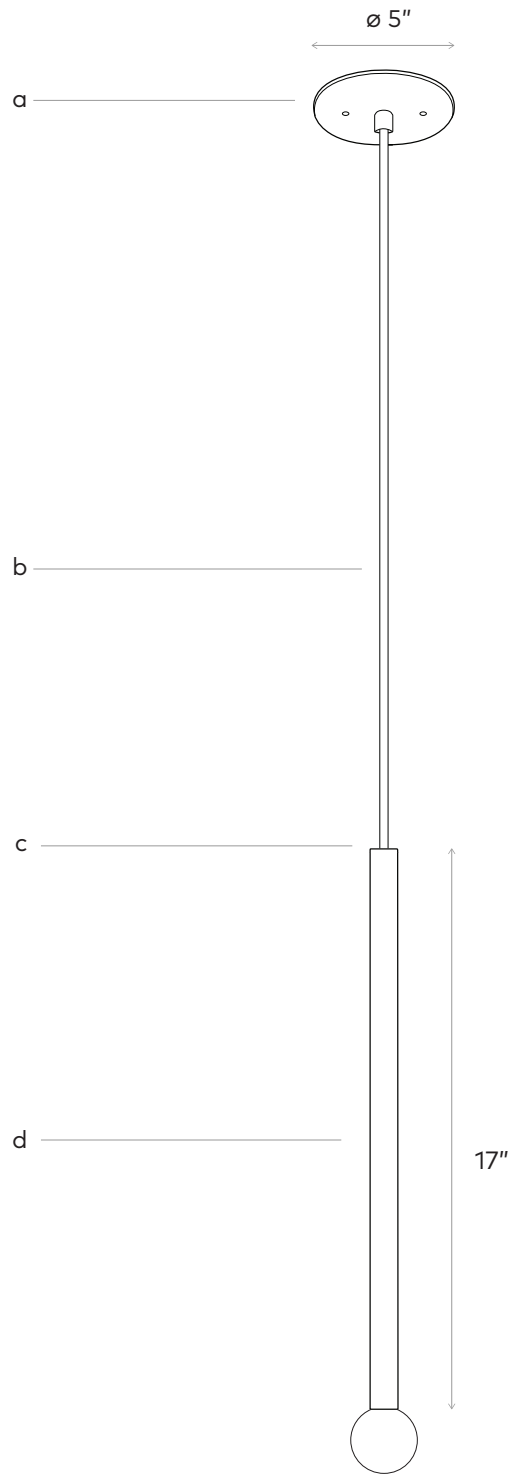

# Strike

- a. Canopy
- b. Black Or White Cloth Cord
- c. Body

Canopy: Matte Black, Natural Brushed Brass  
Body: Matte Black, Natural Brushed Brass  
Ball Adjuster: Hand Turned Walnut, Natural Brass

**Current Collection, LLC**  
Info@currentcollection.com  
© 2016 Current Collection, LLC

illumination 120v | E12  
240v | E14 Available Upon Request  
Lamping LED | 4 Watt G16 Tala Porcelain Sphere  
Dimmable  
UL Listed

Terms All Fixtures Made To Order  
8-12 Week Lead Time  
Customization Available

# Strike

1. Connect Wires, Attach Fixture
2. Set Height - Tighten Strain Relief
3. Adjust Ball & Cord

# Strike

- a. Canopy
- b. Black Or White Cloth Cord
- c. Body

Canopy: Matte Black, Natural Brushed Brass  
Body: Matte Black, Natural Brushed Brass

**Current Collection, LLC**  
Info@currentcollection.com  
© 2016 Current Collection, LLC