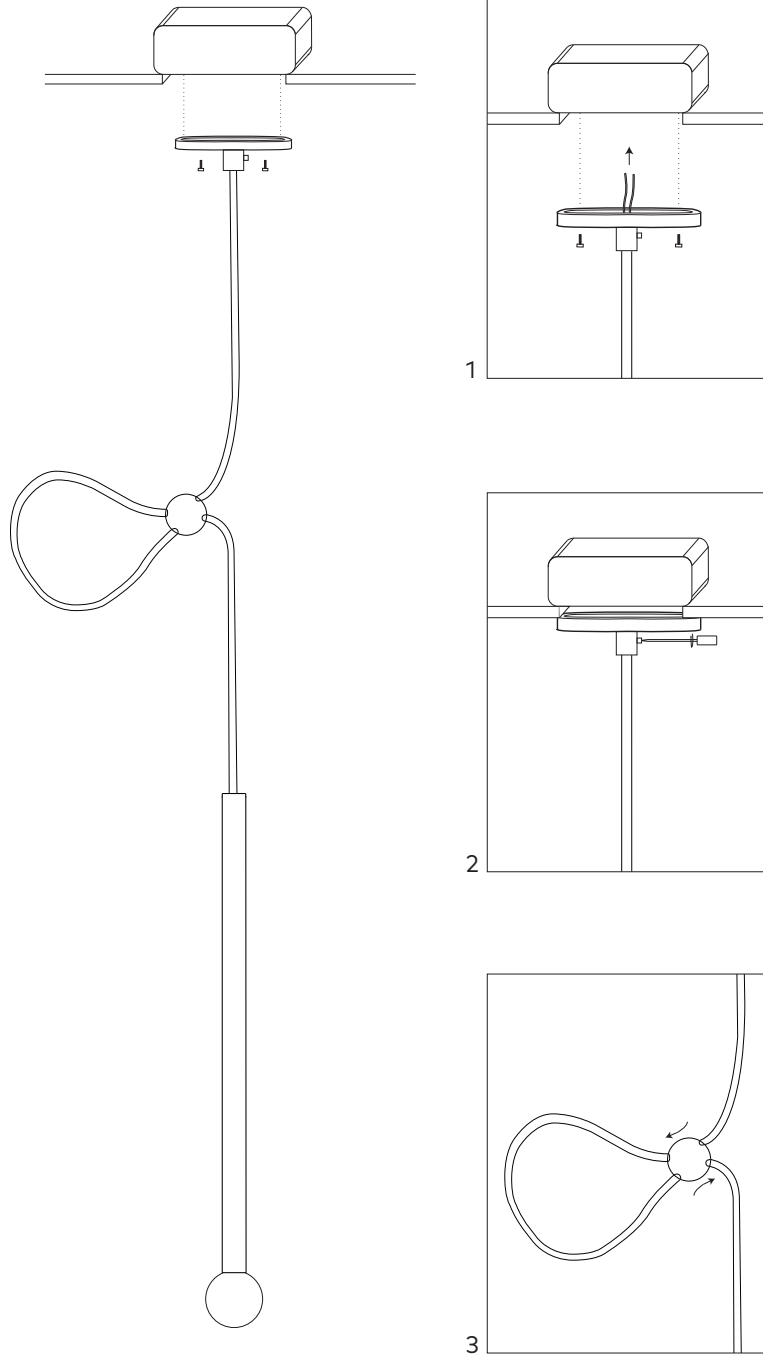

# Strike

- a. Canopy
- b. Black Or White Cloth Cord
- c. Body

Canopy: Matte Black, Natural Brushed Brass  
Body: Matte Black, Natural Brushed Brass  
Ball Adjuster: Hand Turned Walnut, Natural Brass

**Current Collection, LLC**  
Info@currentcollection.com  
© 2016 Current Collection, LLC

illumination 120v | E12  
240v | E14 Available Upon Request  
Lamping LED | 4 Watt G16 Tala Porcelain Sphere  
Dimmable  
UL Listed

Terms All Fixtures Made To Order  
8-12 Week Lead Time  
Customization Available

# Strike

1. Connect Wires, Attach Fixture
2. Set Height - Tighten Strain Relief
3. Adjust Ball & Cord