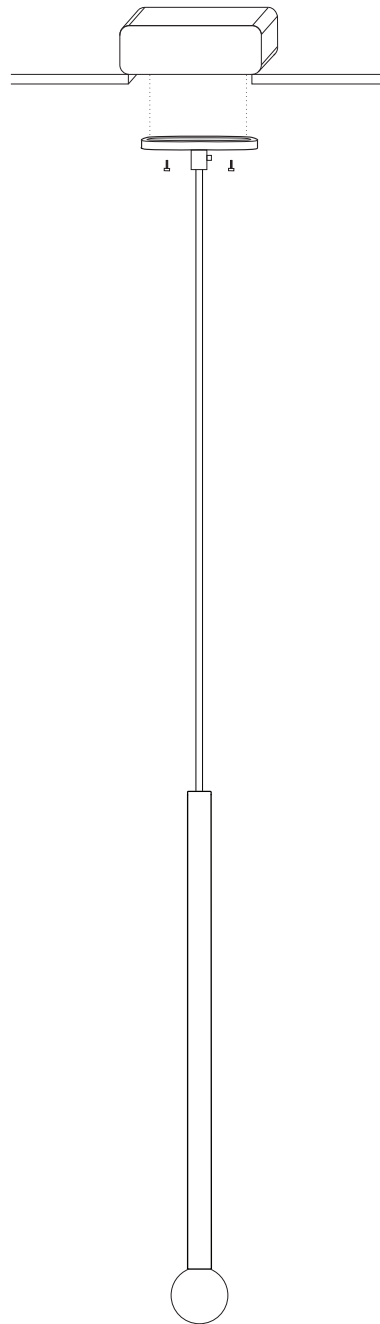

Strike

1. Connect Wires, Attach Fixture
2. Set Height - Tighten Strain Relief