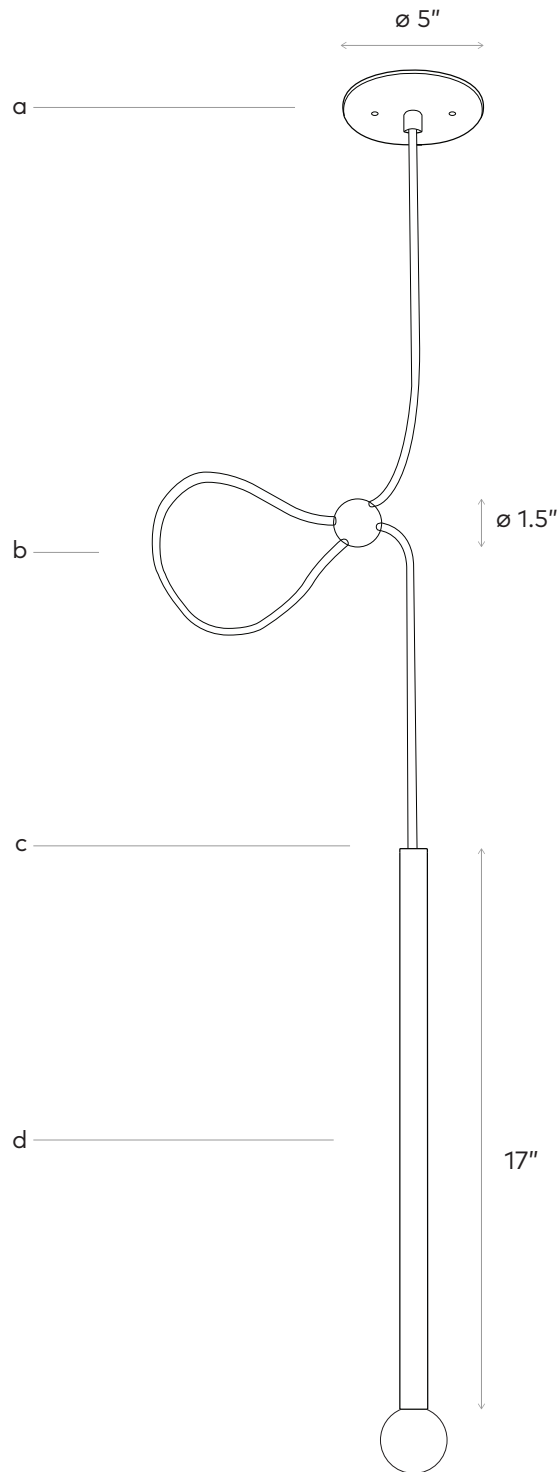

# Strike

- a. Canopy
- b. Black Or White Cloth Cord
- c. Body

Canopy: Matte Black, Natural Brushed Brass  
Body: Matte Black, Natural Brushed Brass  
Ball Adjuster: Hand Turned Walnut, Natural Brass

**Current Collection, LLC**  
Info@currentcollection.com  
© 2016 Current Collection, LLC

illumination 120v | E12  
240v | E14 Available Upon Request  
Lamping LED | 4 Watt G16 Tala Porcelain Sphere  
Dimmable  
UL Listed

Terms All Fixtures Made To Order  
8-12 Week Lead Time  
Customization Available

# Strike

1. Connect Wires, Attach Fixture
2. Set Height - Tighten Strain Relief
3. Adjust Ball & Cord