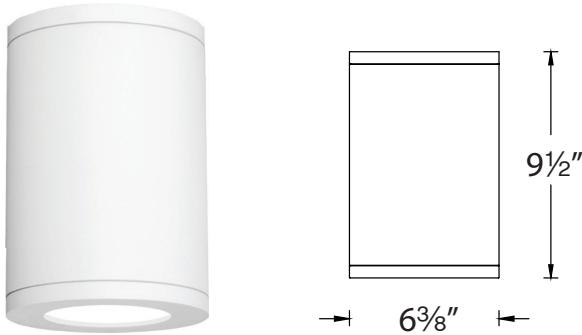

TUBE ARCHITECTURAL DS-CD06

WAC LIGHTING

LED Ceiling Mounts

Fixture Type:

Catalog Number:

Project: _____

Location: _____

PRODUCT DESCRIPTION

SPECIFICATIONS

Input:	Universal voltage 120V - 277VAC, 50/60Hz
Dimming:	Electronic low voltage (ELV) : 100% - 5% 0-10V: 100% - 1%
Light Source:	High output 3 Step Mac Adam Ellipse COB Rated life of 60,000 hours at L70
Finish:	Electrostatically powder coated, white, black, bronze and graphite
Standards:	IP65 rated, ETL & cETL wet location listed, Energy Star® 2.2 rated Title 24 JA8-2016 Compliant
Operating Temp:	-13°F to 122°F (-25°C to 50°C)

ORDERING NUMBER

Diameter	Watt	Beam	Angle	Color	Temp	CRI	Reference Output ¹ Lumens	CBCP	Efficacy (Lm/W)	Light Distribution	Finish
DS-CD06	35W	S Spot	16°	927	2700K	90	2820	18842	81		
				27	2700K	85	3385	22608	97		
				930	3000K	90	2925	19543	84		
				30	3000K	85	3535	23632	101		
				35	3500K	85	3630	24255	104		
DS-CD0622	22W	N Narrow	28°	927	2700K	90	2800	7992	80		
				27	2700K	85	3360	9589	96		
				930	3000K	90	2900	8290	83		
				30	3000K	85	3510	10024	100		
				35	3500K	85	3600	10288	103		
DS-CD0622	22W	F Flood	38°	927	2700K	90	2825	5451	81		
				27	2700K	85	3390	6540	97		
				930	3000K	90	2930	5654	84		
				30	3000K	85	3545	6836	101		
				35	3500K	85	3640	7017	104		
				40	4000K	85	3675	7085	105		