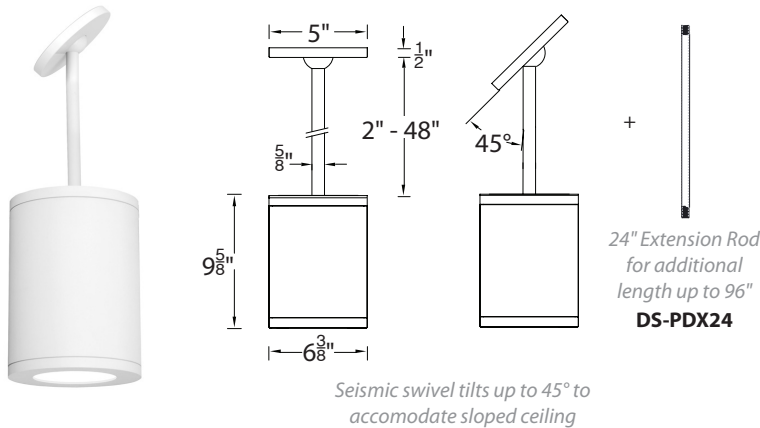

TUBE ARCHITECTURAL DS-PD06

LED Pendant Mounts

WAC LIGHTING

Fixture Type:

Catalog Number:

Project:

Location:

PRODUCT DESCRIPTION

The latest energy efficient LED technology in an appealing cylindrical profile delivers accent lighting. Comes in various light beam angle options.

FEATURES

- High performance exterior rated LED pendant
- Includes 45° swivel canopy and 2 field cuttable 24" rods
- Solid aluminum construction
- 5 year warranty

SPECIFICATIONS

Input:	Universal voltage 120V - 277VAC, 50/60Hz
Dimming:	Electronic low voltage (ELV) : 100% - 5% 0-10V: 100% - 1%
Light Source:	High output 3 Step Mac Adam Ellipse COB Rated life of 60,000 hours at L70
Finish:	Electrostatically powder coated, white, black, bronze and graphite
Standards:	IP65 rated, ETL & cETL wet location listed, Energy Star® 2.2 rated Title 24 JA8-2016 Compliant
Operating Temp:	-13°F to 122°F (-25°C to 50°C)