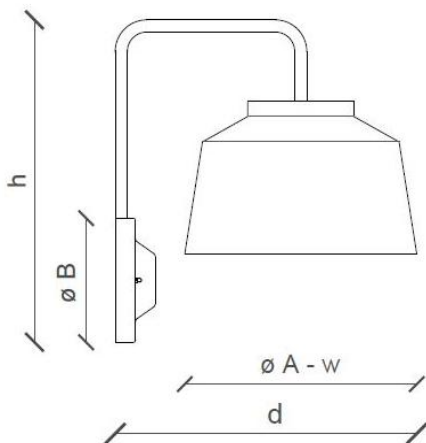

FERROLUCE

handmade light

CODE	C2002
COLLECTION	RETRO'
DATE	06/06/19
REV.	00
BRAND	FERROLUCE

h	13.38"
d	11.81"
ø B	4.92"
ø A - w	9.05"

SAFETY STANDARDS

SPECIFIC INFORMATION

Height	13.38"	Socket	1 x E26
Depth	11.81"	Max Power	40 Watt
ø B	4.92"	U.L.	Yes
ø A - Width	9.05"	Voltage	120
Materials	Ceramic - brass frame	Weight lbs	3.41
IP	20	Adjustability	No
Class	I		