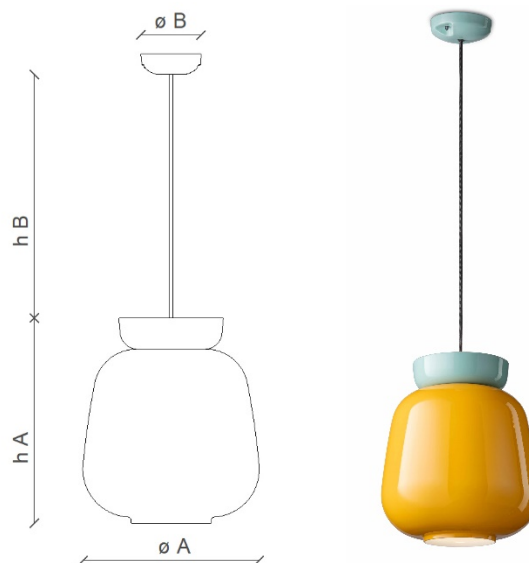

TECHNICAL DRAWING

SAFETY STANDARDS

SPECIFIC INFORMATION

Height A	13.38"	Socket	1 x E26
Height B	43.30" (max)	Max Power	40 Watt
Ø mounting plate	4.70"	U.L.	Yes
Ø lampshade	11.41"	Voltage	120
Materials	Ceramic - painted glass	Weight lbs	6.00
Usage	Dry locations only	Adjustability	Yes
Class	I		