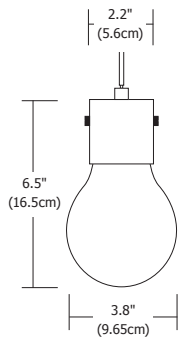

Compatible System Connectors

FJ-DROP2-_-_-SN
Satin Nickel

Description

Drop 2 pendant features an organically shaped clear blown glass shade with 20 watt halogen or 2 watt LED lamp. The low voltage fixture allows for 1" of water to be added inside glass shade. Ten feet of field-cutable coaxial cable provided.

System Compatibility

Monorail (M), Monorail 2 Circuit (M2) or Fast Jack (FJ) power canopy. Use Fast Jack (FJ) LED canopies with LED version of fixture.

Finish

Satin Nickel

Lamp Specification

Maximum 20 watt MR11 GU4 Halogen - 12 or 24 volt
Maximum 2 watt MR11 GU4 2700K LED - 12 volt

Weight

1.5lb (.70 kg)

Compatible System Connectors

PROJECT:

FIXTURE
TYPE:

DATE: