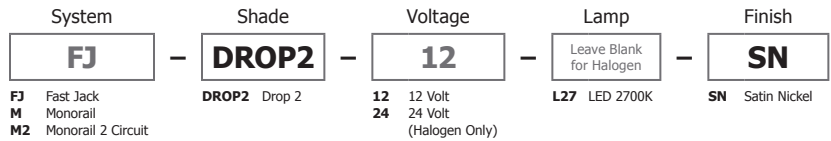

Compatible System Connectors

PROJECT:

FIXTURE
TYPE:

DATE: