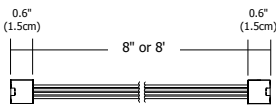

Snap & Light Power Jumper Connectors

Snap & Light Power Jumper Connectors join two cut sections of white or RGB Soft Strip end-to-end 8-inches or 8-feet away from each other.

Product	Type	Size
SS	SLJ	8IN
SS Soft Strip	SLJ Snap & Light Power Jumper Connectors	8IN 8 Inches 8FT 8 Feet