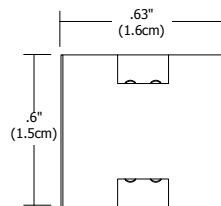

Snap & Light Straight Joiner Connectors

Snap & Light Straight Joiner Connectors join two cut sections of white or RGB Soft Strip end to end.

Product	Type
SS	SLJ
SS Soft Strip	SLJ Snap & Light Straight Joiner Connectors