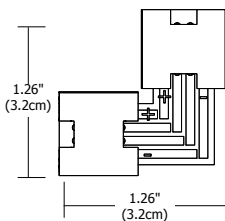

Snap & Light L-Connectors

Snap & Light L-Connectors join and conduct power to two sections of white or RGB Soft Strip in an L-shape.

Product	Type
SS	SLL
SS Soft Strip	SLL Snap & Light L-Connectors

PROJECT:

FIXTURE
TYPE:

DATE: