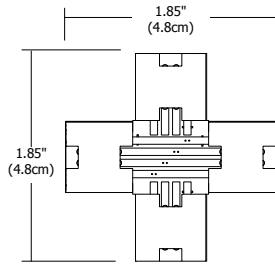

FIXTURE
TYPE:

DATE:

SOFT STRIP SNAP & LIGHT ACCESSORIES

Snap & Light T-Connectors

Snap & Light T-Connectors join and conduct power to three sections of white or RGB Soft Strip in a T-shape.

Product	Type
SS	SLT
SS Soft Strip	SLT Snap & Light T-Connectors