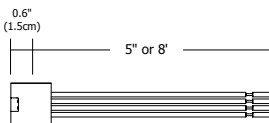

Snap & Light X-Connectors

Snap & Light X-Connectors join and conduct power to four sections of white or RGB Soft Strip in an X-shape.

Product	Type
SS	SLX
SS Soft Strip	SLX Snap & Light X-Connectors

Snap & Light Power Jumper Connectors

Snap & Light Power Jumper Connectors join two cut sections of white or RGB Soft Strip end-to-end 8-inches or 8-feet away from each other.

Product	Type	Size
SS	SLJ	8IN
SS Soft Strip	SLJ Snap & Light Power Jumper Connectors	8IN 8 Inches 8FT 8 Feet