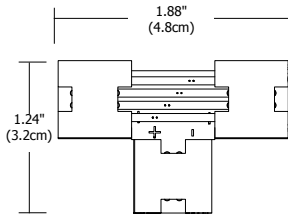

SOFT STRIP SNAP & LIGHT ACCESSORIES

Snap & Light T-Connectors

Snap & Light T-Connectors join and conduct power to three sections of white or RGB Soft Strip in a T-shape.

Product	Type
SS	SLT
SS Soft Strip	SLT Snap & Light T-Connectors