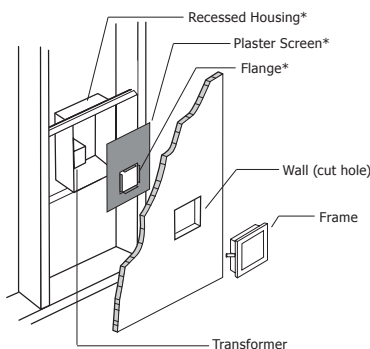

Description:

Frame wall recessed fixture is perfect for furniture, wall and mirror installations. The fixture features a silver finish with a frost white diffuser. Frame KIT includes Frame, new construction housing, plaster screen, electronic transformer and 20 watt 12 volt G4 bipin base halogen JC lamp. General light distribution. ADA compliant.

Weight:

.40 lb (.18 kg)

*not used when installing in furniture, stairs, or mirrors

PROJECT:

FIXTURE
TYPE:

DATE: