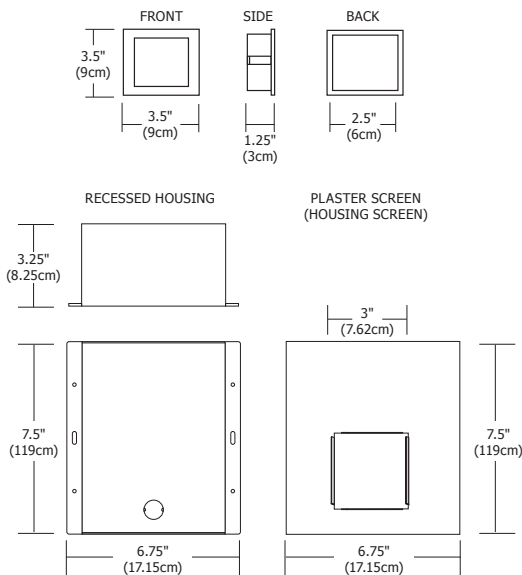

Description:

Frame wall recessed fixture is perfect for furniture, wall and mirror installations. The fixture features a silver finish with a frost white diffuser. Frame KIT includes Frame, new construction housing, plaster screen, electronic transformer and 20 watt 12 volt G4 bipin base halogen JC lamp. General light distribution. ADA compliant.

Weight:

.40 lb (.18 kg)

*not used when installing in furniture, stairs, or mirrors

PROJECT:

FIXTURE
TYPE:

DATE: