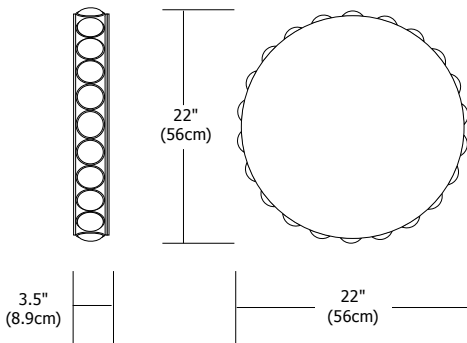

Body Finish:

Mirror

Lamp Specification:

Fluorescent (F1) Lamps Included

F1 - 6x18W E12 Candelabra Base Compact Fluorescent

Krypton (K1) Lamps Included

K1 - 6x20W E12 Candelabra Base Krypton

Total Wattage:

F1 - 108W (equal to 450 watt incandescent)

K1 - 120W

Dimmer:

F1 - Not dimmable

K1 - Dimmable with incandescent dimmer

Dimensions:

22" x 22" x 3.5"

Accessories:

Add Mirror Defogger **DF-RD15** to remove condensation (sold separately)

Weight:

37 lb (16.8 kg)

Description	Size	Lamp	Finish
MAR - RD	22	F1	CH
RD Round	22 22 inches	F1 Fluorescent K1 Krypton	CH Chrome

Mirror Accessory