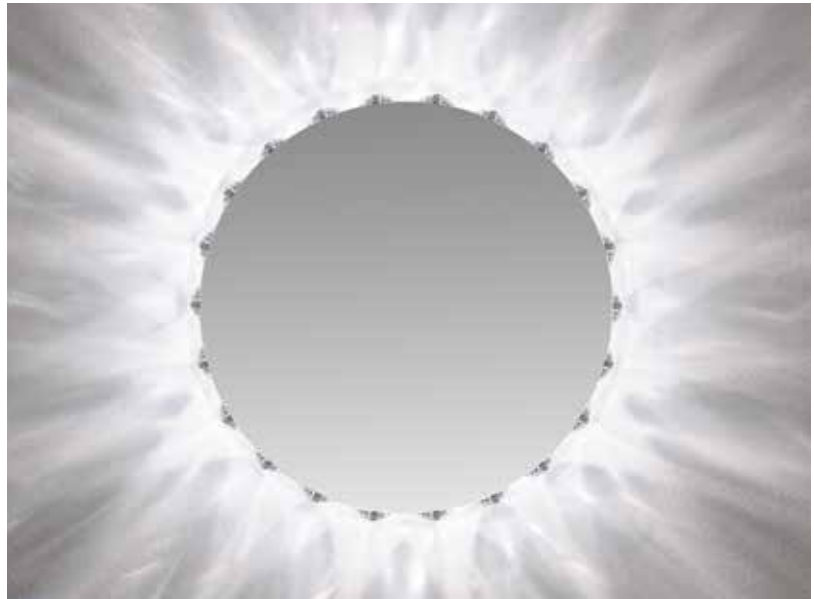

REV.06.02.14

Description:

Marilyn 22" Round radiates light, washing the surrounding wall with a beautiful pattern similar to the glow of the sun. The fluorescent version uses six 18 watt E12 compact fluorescent lamps and the krypton version uses six 20 watt E12 krypton lamps.

Body Finish:

Mirror

Lamp Specification:

Fluorescent (F1) Lamps Included

F1 - 6x18W E12 Candelabra Base Compact Fluorescent

Krypton (K1) Lamps Included

K1 - 6x20W E12 Candelabra Base Krypton

Total Wattage:

F1 - 108W (equal to 450 watt incandescent)

K1 - 120W

Dimmer:

F1 - Not dimmable

K1 - Dimmable with incandescent dimmer

Dimensions:

22" x 22" x 3.5"

Accessories:

Add Mirror Defogger **DF-RD15** to remove condensation (sold separately)

Weight:

37 lb (16.8 kg)

Description	Size	Lamp	Finish
MAR - RD	22	F1	CH
RD Round	22 22 inches	F1 Fluorescent K1 Krypton	CH Chrome

Mirror Accessory