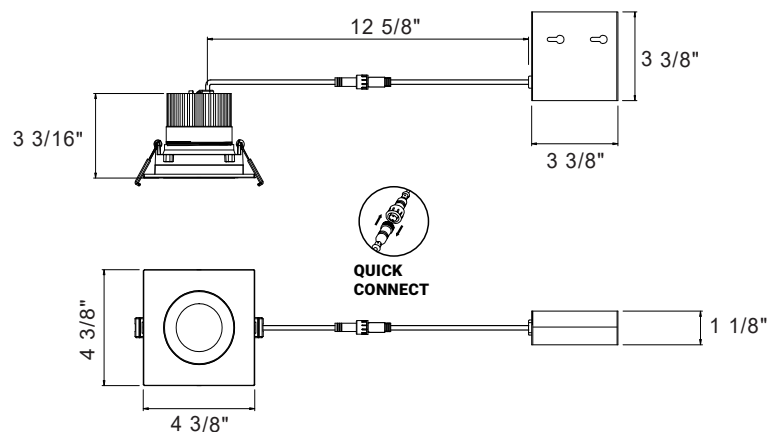

FINISHES

PRODUCT DIMENSIONS