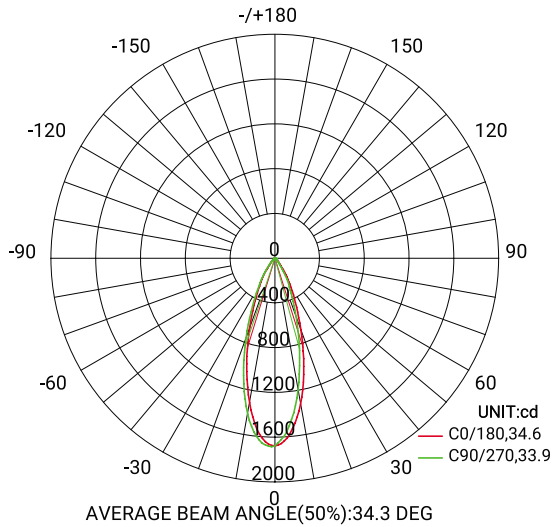

MIDWAY

RECESSED COLLECTION

Imperial

Flux out: 332.2 lm

Metrics

Flux out: 351.2 lm