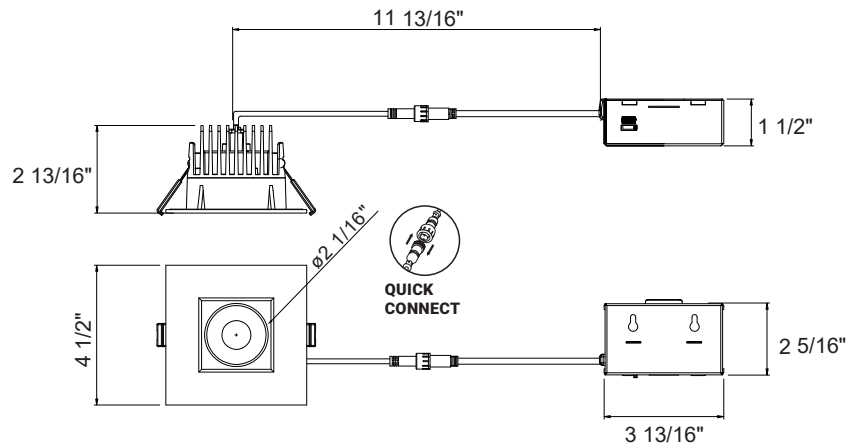

FINISHES

PRODUCT DIMENSIONS