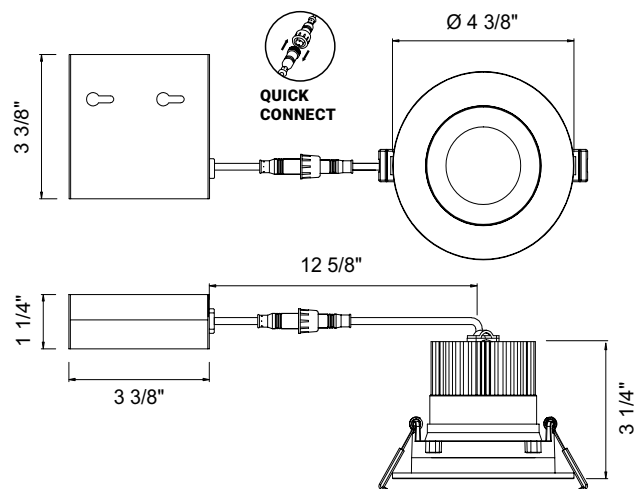

### ACCESSORIES

	WATTS	LUMENS	KELVIN	DIMMABLE	CRI	BEAM ANGLE	ADJUSTABLE
 $\phi 3 \frac{3}{4}$ "	12W	Up to 861	CCT Selectable	TRIAC/ELV	90+	38°	30°

#### PRODUCT DIMENSIONS