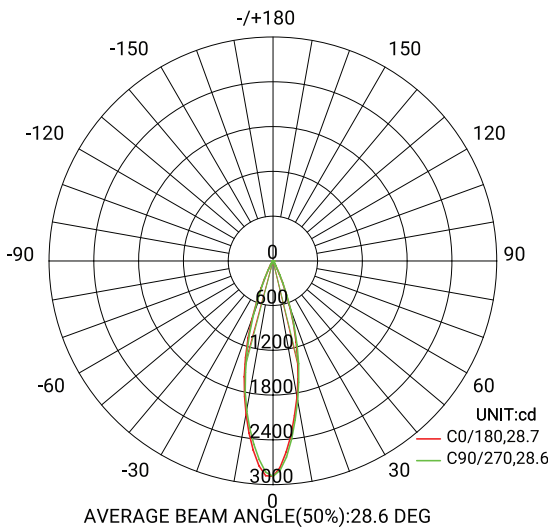

MIDWAY
RECESSED COLLECTION

Imperial

Flux out: 474.4 lm

Metrics

Flux out: 459.7 lm