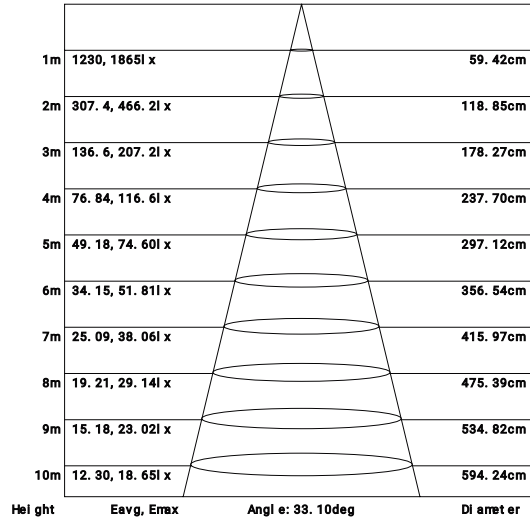

Flux out: 361.0 lm