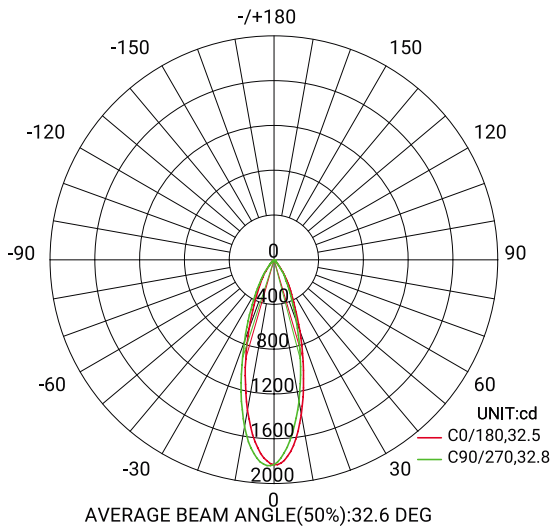

MIDWAY

RECESSED COLLECTION

Imperial

Flux out: 332.2 lm

Metrics

Flux out: 351.2 lm