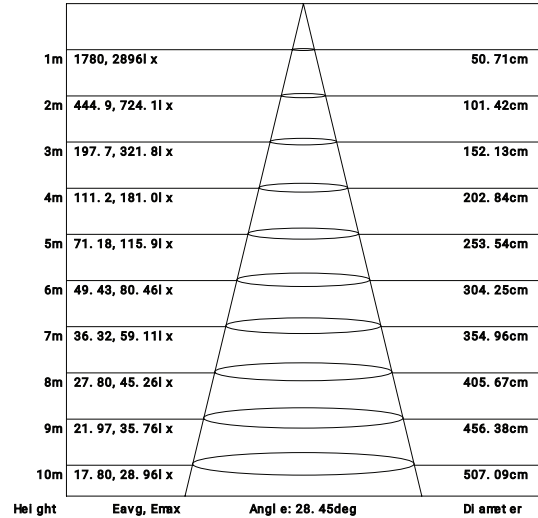

Flux out: 459.7 lm