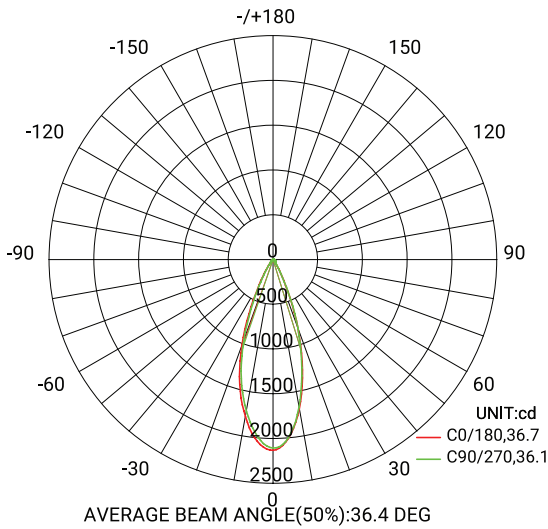

MIDWAY
RECESSED COLLECTION

Imperial

Flux out: 474.4 lm

Metrics

Flux out: 459.7 lm