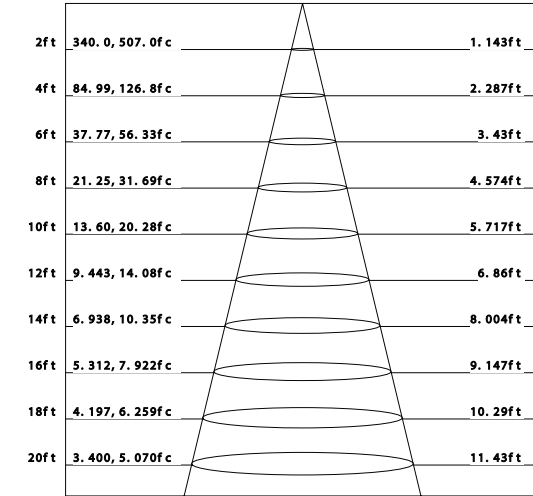

Flux out: 351.3 lm