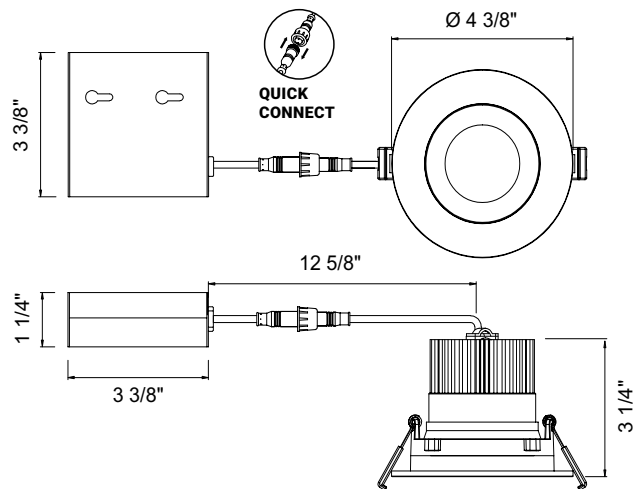

PRODUCT DIMENSIONS