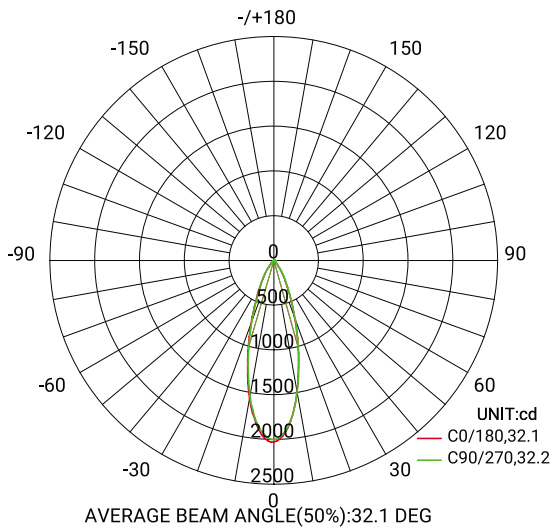

MIDWAY
RECESSED COLLECTION

Imperial

Flux out: 351.3 lm

Note: The Curves indicate the illuminated area and the average illumination when the luminaire is at different distance.

Metrics

Flux out: 384.7 lm