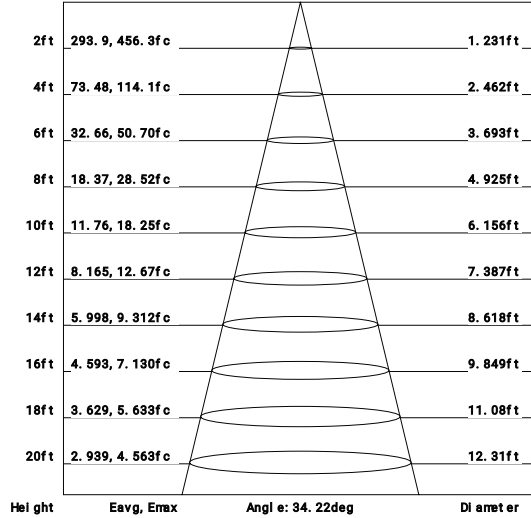

Flux out: 889.9 lm