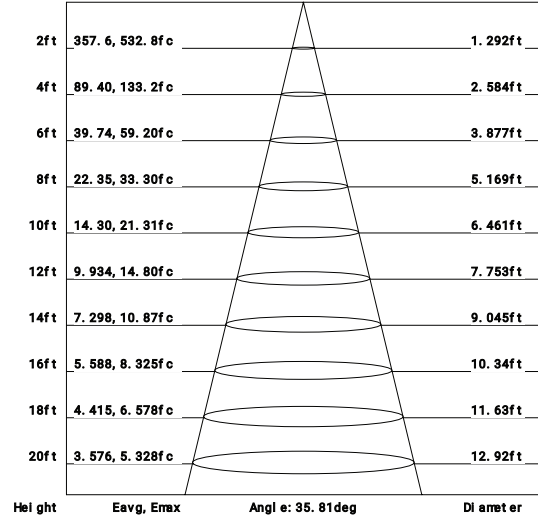

Flux out: 474.4 lm