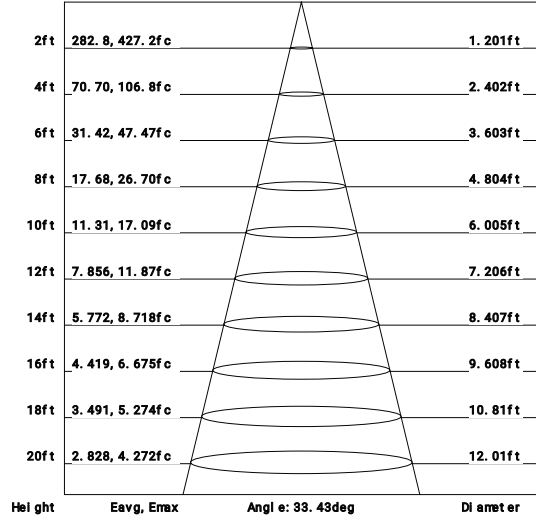

### Metrics

Flux out: 384.7 lm

Note: The Curves indicate the illuminated area and the average illumination when the luminaire is at different distance.

#### PRODUCT DIMENSIONS

## Imperial

Flux out: 332.2 lm

## Metrics

Flux out: 351.2 lm