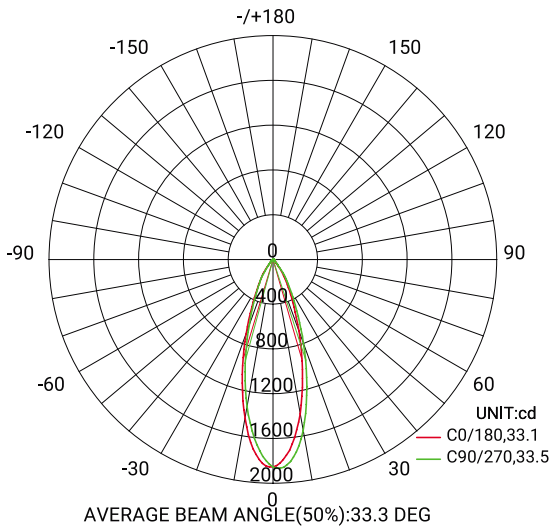

MIDWAY

RECESSED COLLECTION

Imperial

Flux out: 889.9 lm

Metrics

Flux out: 361.0 lm