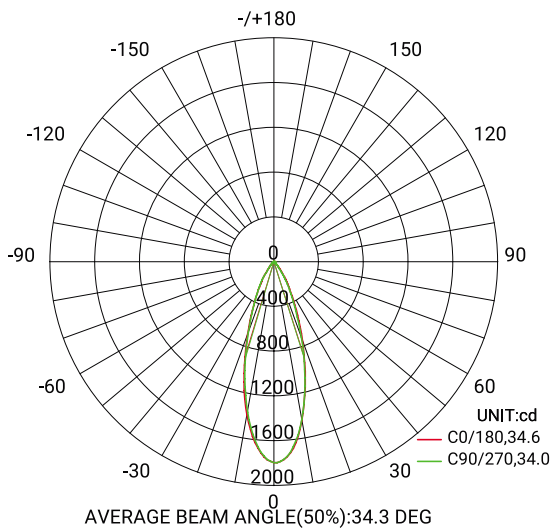

MIDWAY
RECESSED COLLECTION

Imperial

Flux out: 351.3 lm

Note: The Curves indicate the illuminated area and the average illumination when the luminaire is at different distance.

Metrics

Flux out: 384.7 lm