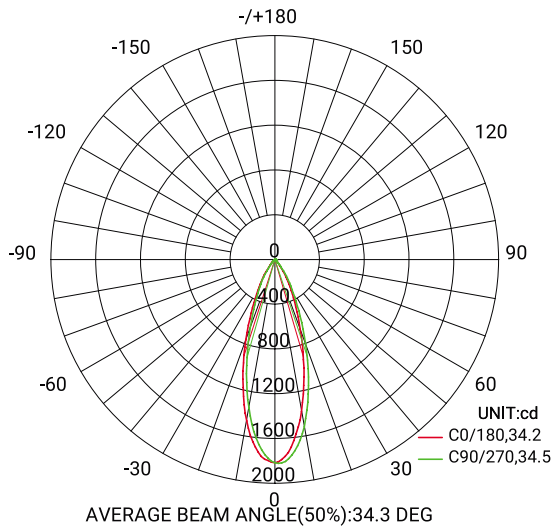

MIDWAY

RECESSED COLLECTION

Imperial

Flux out: 889.9 lm

Metrics

Flux out: 361.0 lm