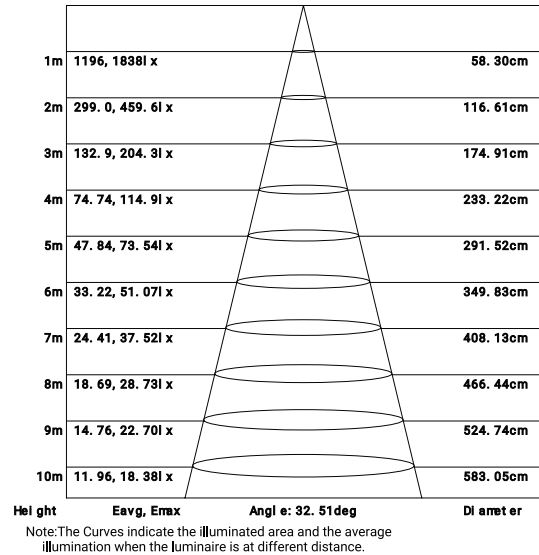

## Metrics

Flux out: 361.0 lm

Note: The Curves indicate the illuminated area and the average illumination when the luminaire is at different distance.

#### PRODUCT DIMENSIONS

## Imperial

Flux out: 332.2 lm

## Metrics

Flux out: 351.2 lm