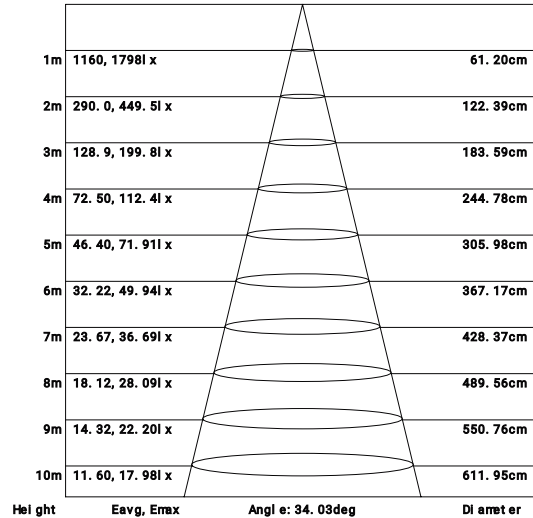

Flux out: 384.7 lm