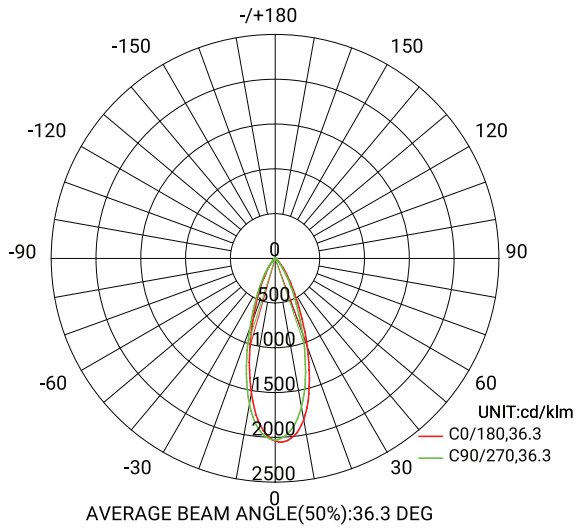

MIDWAY
RECESSED COLLECTION

Imperial

Metrics