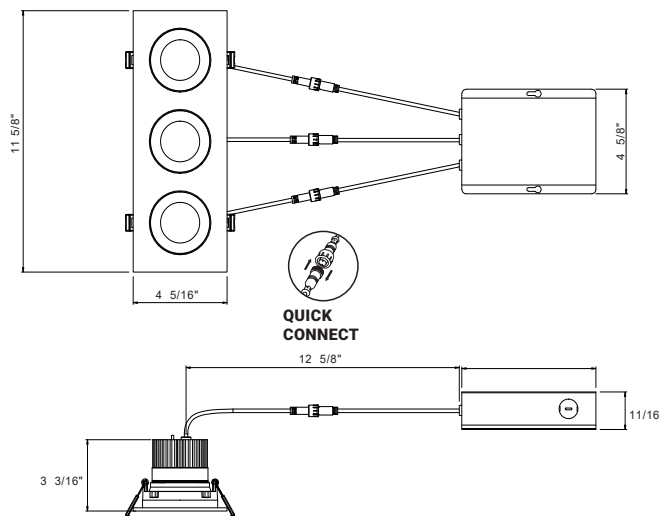

PRODUCT DIMENSIONS

FINISHES

024- Black

017- White

ORDERING GUIDE

MODEL	FINISH
45382-024	Black
45382-017	White

ACCESSORIES

45611-018
60"
2 pin Connector

45383-014
2LT/3LT
NEW CONSTRUCTION
PLATE
16 1/4" x 11 7/8"
 $\varnothing 7 \frac{3}{8} \times 3 \frac{3}{4}$ "
 $\varnothing 10 \frac{13}{16} \times 3 \frac{3}{4}$ "

NO IC BOX
REQUIRED

www.eurofase.com

Tel: 905.695.2055 Fax: 905.695.2056
Toll Free: 1.800.660.5391 Toll Free: 1.800.660.5390

All features, functionality and other product specifications are subject to change without notice.