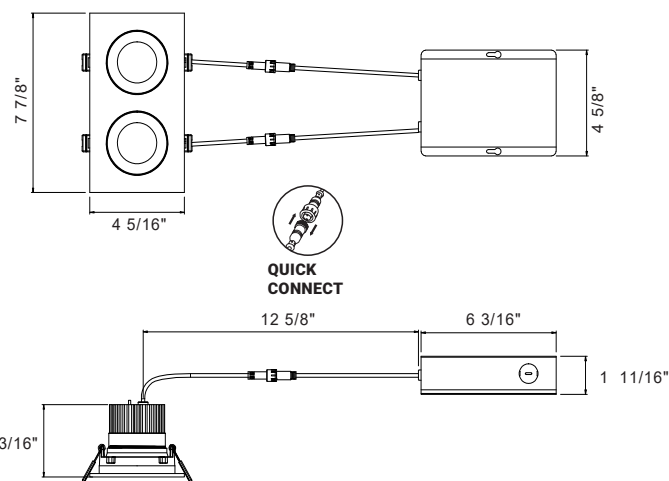

PRODUCT DIMENSIONS