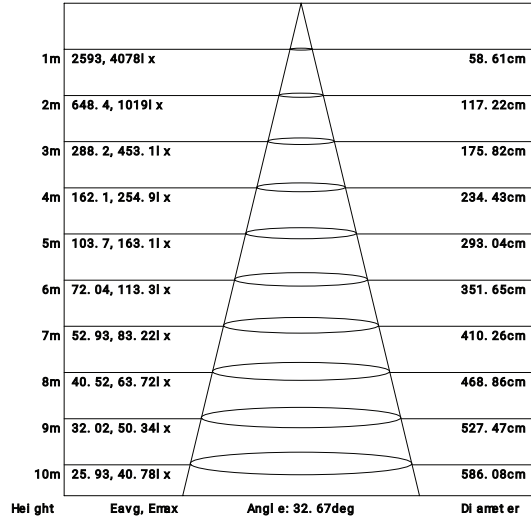

	WATTS	LUMENS	KELVIN	DIMMABLE	CRI	BEAM ANGLE	ADJUSTABLE
 $\phi 7 \frac{1}{4}''$ \times $3 \frac{3}{4}''$	24W	Up to 1555	CCT Selectable	TRIAC/ELV	90+	38°	15°

FINISHES

027- Black

010- White

PRODUCT DIMENSIONS

MIDWAY
RECESSED COLLECTION

Imperial

Flux out: 725.0 lm

Metrics

Flux out: 761.6 lm

MIDWAY

RECESSED COLLECTION

3.5" 45382 TRIPLE REGRESSED GIMBAL