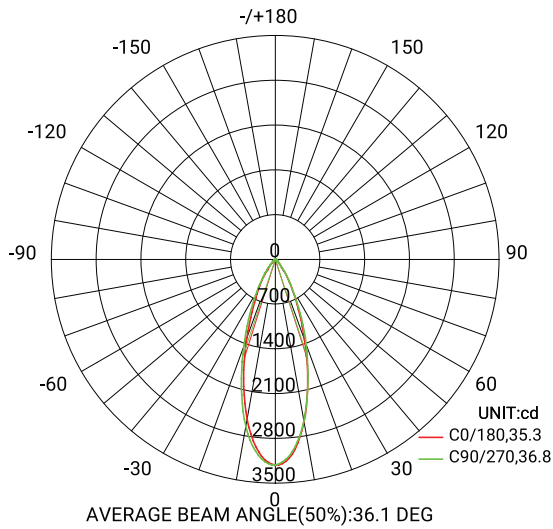

	WATTS	LUMENS	KELVIN	DIMMABLE	CRI	BEAM ANGLE	ADJUSTABLE
 $\phi 7 \frac{1}{4}''$ \times $3 \frac{3}{4}''$	24W	Up to 1555	CCT Selectable	TRIAC/ELV	90+	38°	15°

FINISHES

027- Black

010- White

PRODUCT DIMENSIONS

MIDWAY
RECESSED COLLECTION

Imperial

Flux out: 725.0 lm

Metrics

Flux out: 761.6 lm

MIDWAY

RECESSED COLLECTION

3.5" 45382 TRIPLE REGRESSED GIMBAL