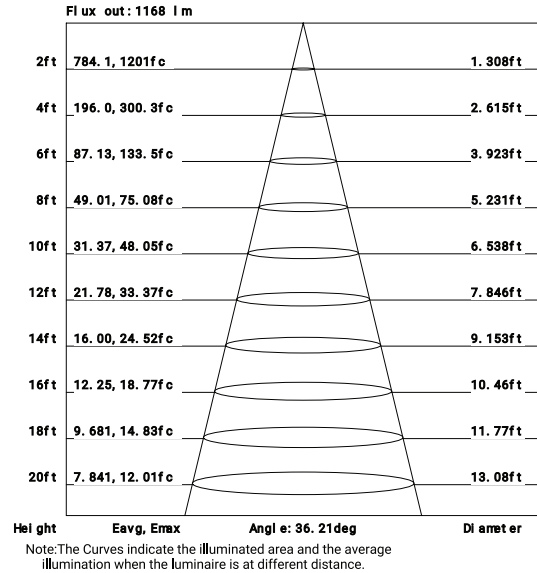

CERTIFICATIONS

	WATTS	LUMENS	KELVIN	DIMMABLE	CRI	BEAM ANGLE	ADJUSTABLE
 $\varnothing 10 \frac{7}{8} \times 3 \frac{3}{4}$ "	36W	Up to 2300	CCT Selectable	TRIAC/ELV	90+	38°	15°

PRODUCT DIMENSIONS

FINISHES

NO IC BOX
REQUIRED

www.eurofase.com

Tel: 905.695.2055 Fax: 905.695.2056
Toll Free: 1.800.660.5391 Toll Free: 1.800.660.5390

All features, functionality and other product specifications are subject to change without notice.

MIDWAY
RECESSED COLLECTION

Imperial

Metrics