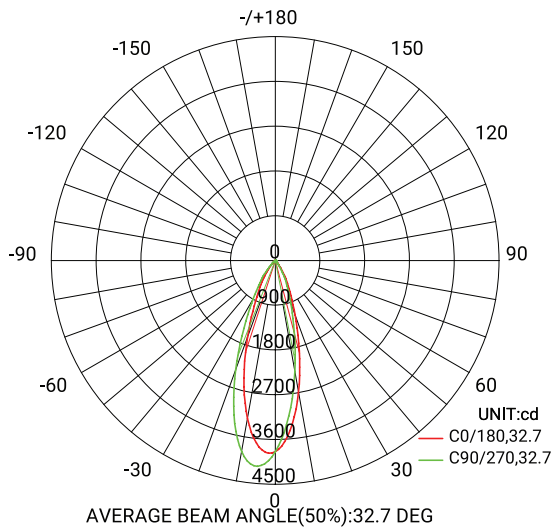

	WATTS	LUMENS	KELVIN	DIMMABLE	CRI	BEAM ANGLE	ADJUSTABLE
 $\phi 7 \frac{1}{4}''$ \times $3 \frac{3}{4}''$	24W	Up to 1555	CCT Selectable	TRIAC/ELV	90+	38°	15°

FINISHES

027- Black

010- White

PRODUCT DIMENSIONS

MIDWAY
RECESSED COLLECTION

Imperial

Flux out: 725.0 lm

Metrics

Flux out: 761.6 lm

MIDWAY

RECESSED COLLECTION

3.5" 45382 TRIPLE REGRESSED GIMBAL