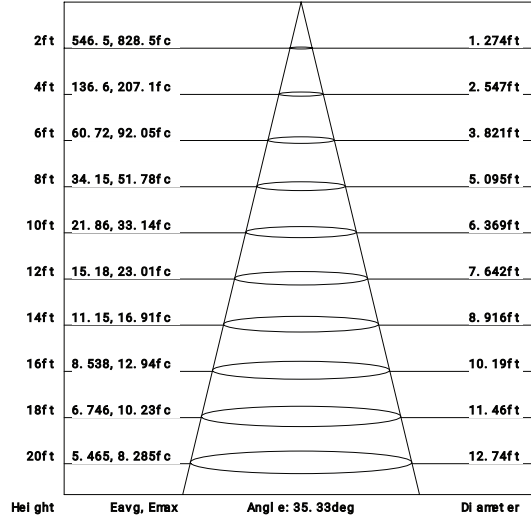

	WATTS	LUMENS	KELVIN	DIMMABLE	CRI	BEAM ANGLE	ADJUSTABLE
 $\phi 7 \frac{1}{4}''$ \times $3 \frac{3}{4}''$	24W	Up to 1555	CCT Selectable	TRIAC/ELV	90+	38°	15°

FINISHES

027- Black

010- White

PRODUCT DIMENSIONS

MIDWAY
RECESSED COLLECTION

Imperial

Flux out: 725.0 lm

Metrics

Flux out: 761.6 lm

MIDWAY

RECESSED COLLECTION

3.5" 45382 TRIPLE REGRESSED GIMBAL