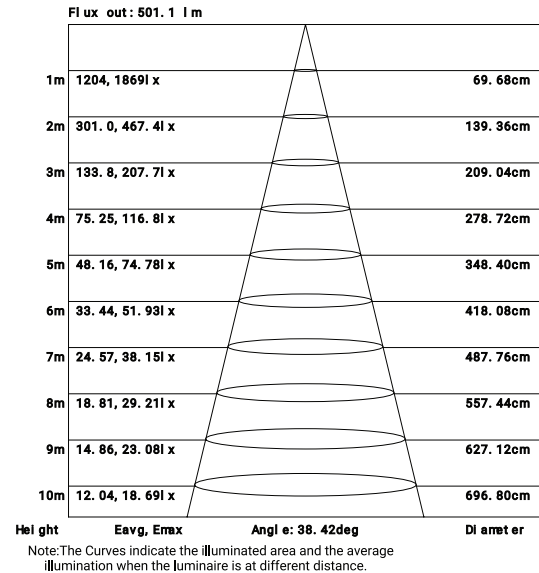

PRODUCT DIMENSIONS

MIDWAY
RECESSED COLLECTION

PHOTOMETRICS

Imperial

Metrics

MIDWAY

RECESSED COLLECTION

2"