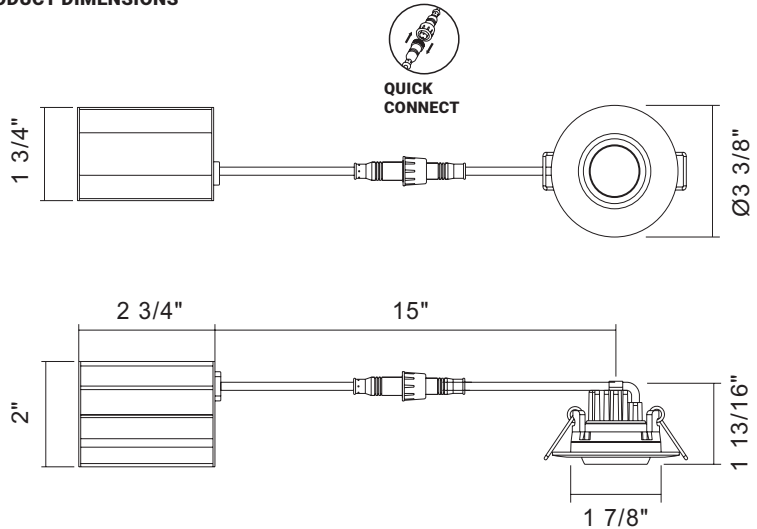

Imperial

Flux out: 405.4 lm

Note: The Curves indicate the illuminated area and the average illumination when the luminaire is at different distance.

Metrics

Flux out: 405.4 lm

Note: The Curves indicate the illuminated area and the average illumination when the luminaire is at different distance.

FINISHES

PRODUCT DIMENSIONS

MIDWAY
RECESSED COLLECTION

Imperial

Flux out: 302.5 l m

Note: The Curves indicate the illuminated area and the average illumination when the luminaire is at different distance.

Metrics

Flux out: 265.9 l m

Note: The Curves indicate the illuminated area and the average illumination when the luminaire is at different distance.