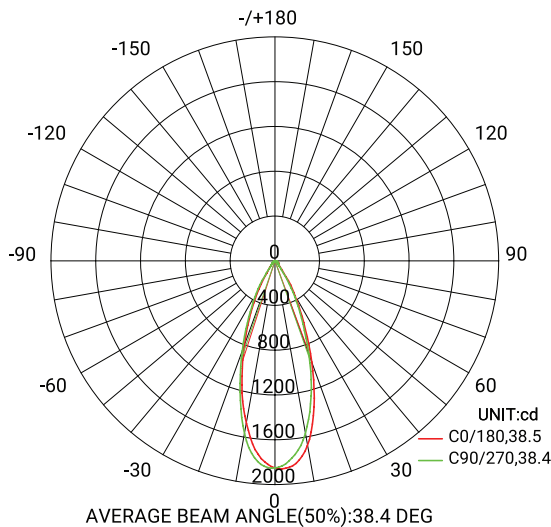

PRODUCT DIMENSIONS

MIDWAY
RECESSED COLLECTION

PHOTOMETRICS

Imperial

Metrics

MIDWAY

RECESSED COLLECTION

2"