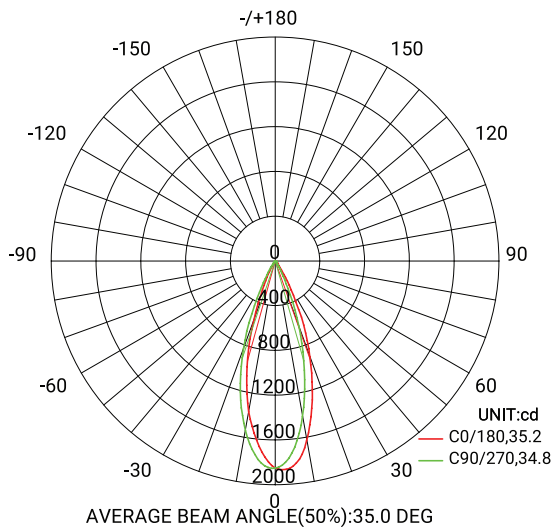

Imperial

Flux out: 405.4 lm

Note: The Curves indicate the illuminated area and the average illumination when the luminaire is at different distance.

Metrics

Flux out: 405.4 lm

Note: The Curves indicate the illuminated area and the average illumination when the luminaire is at different distance.