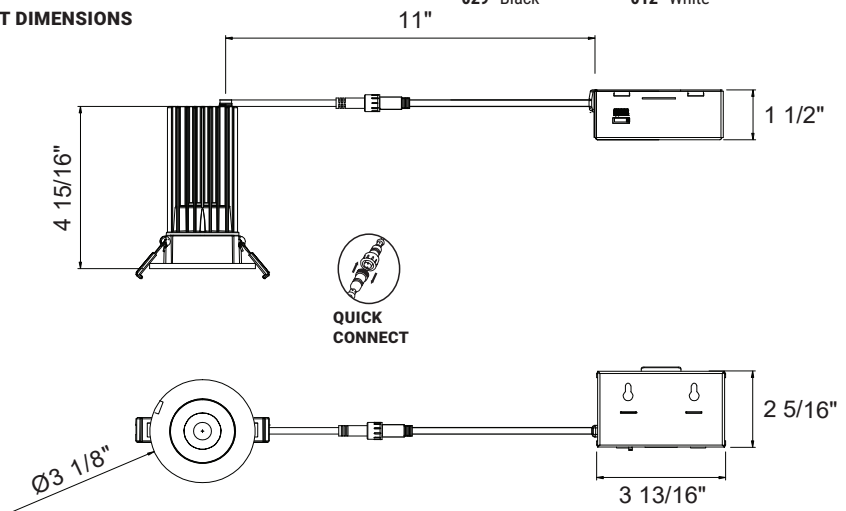

PRODUCT DIMENSIONS

ORDERING GUIDE

MODEL	FINISH
45361-029	Black
45361-012	White

ACCESSORIES

www.eurofase.com

Tel: 905.695.2055 Fax: 905.695.2056
Toll Free: 1.800.660.5391 Toll Free: 1.800.660.5390

All features, functionality and other product specifications are subject to change without notice.