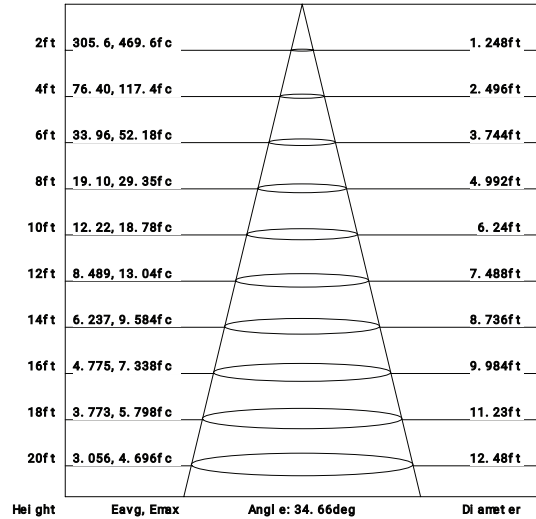

Imperial

Flux out: 405.4 lm

Note: The Curves indicate the illuminated area and the average illumination when the luminaire is at different distance.

Metrics

Flux out: 405.4 lm

Note: The Curves indicate the illuminated area and the average illumination when the luminaire is at different distance.