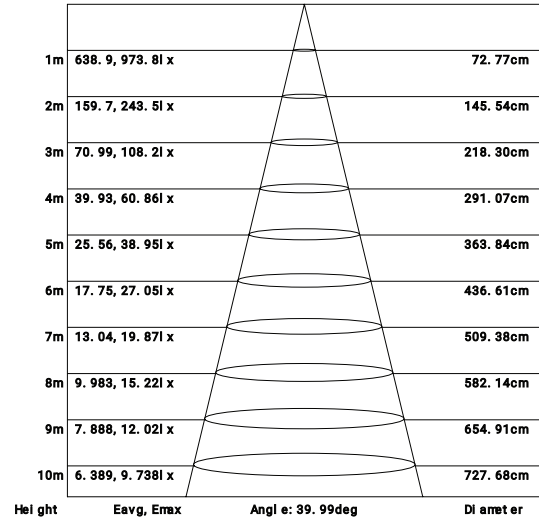

Flux out: 265.9 l m