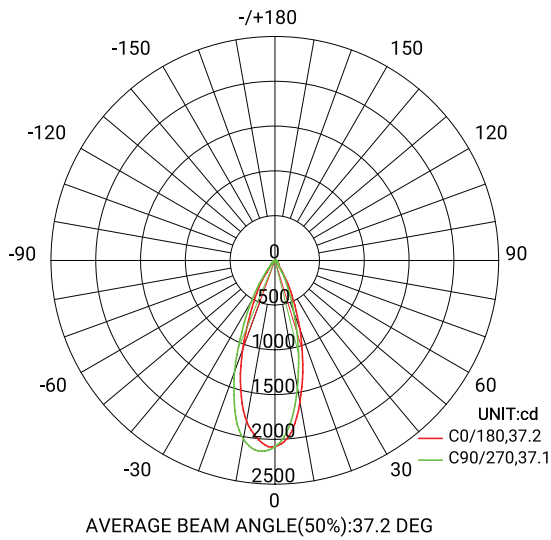

PRODUCT DIMENSIONS

MIDWAY
RECESSED COLLECTION

PHOTOMETRICS

Imperial

Metrics

MIDWAY

RECESSED COLLECTION

2"