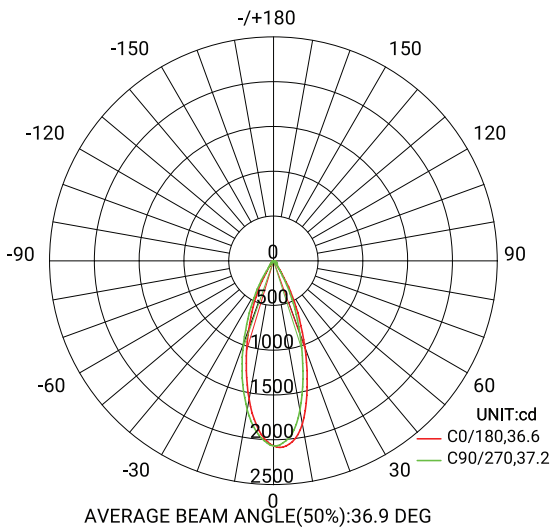

MIDWAY

RECESSED COLLECTION

PHOTOMETRICS

Imperial

Flux out: 470.2 lm

Metrics

Flux out: 507.6 lm