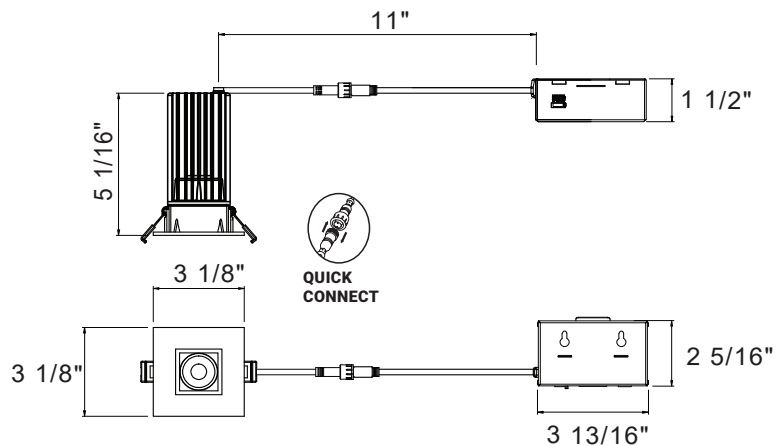

FINISHES

ACCESSORIES