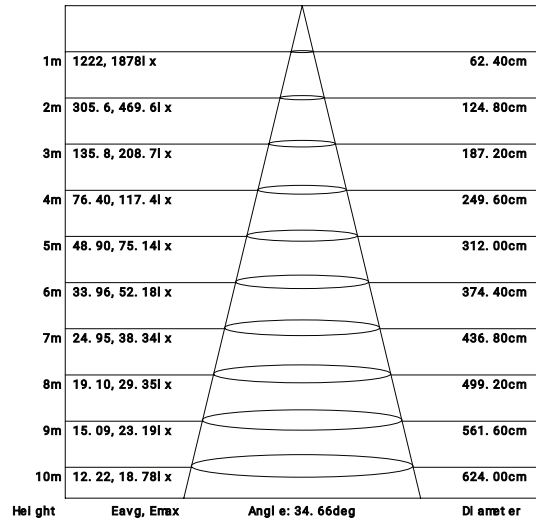

Imperial

Flux out: 405.4 lm

Note: The Curves indicate the illuminated area and the average illumination when the luminaire is at different distance.

Metrics

Flux out: 405.4 lm

Note: The Curves indicate the illuminated area and the average illumination when the luminaire is at different distance.