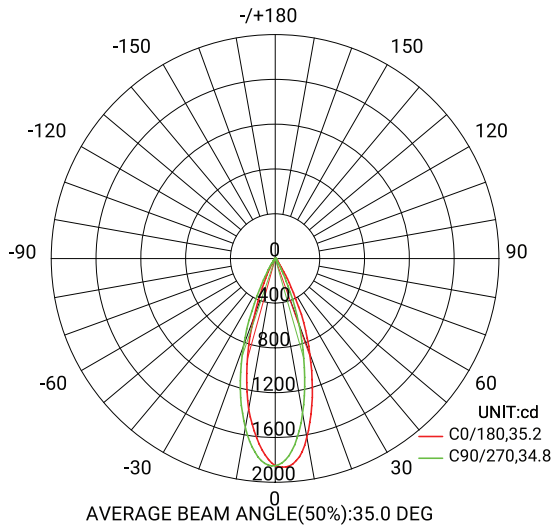

Imperial

Flux out: 405.4 lm

Note: The Curves indicate the illuminated area and the average illumination when the luminaire is at different distance.

Metrics

Flux out: 405.4 lm

Note: The Curves indicate the illuminated area and the average illumination when the luminaire is at different distance.