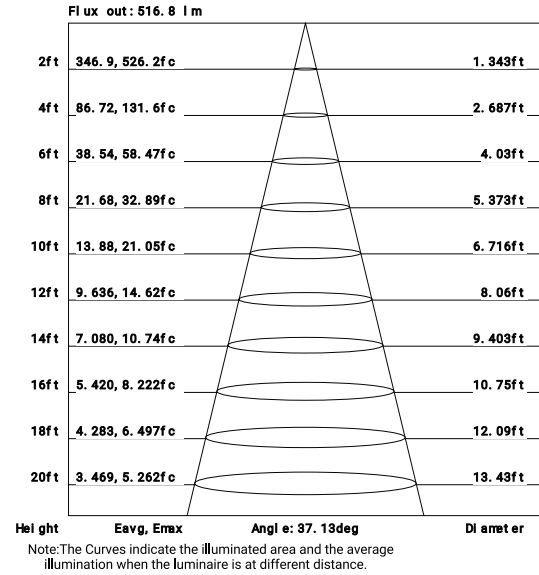

PRODUCT DIMENSIONS

MIDWAY
RECESSED COLLECTION

PHOTOMETRICS

Imperial

Metrics

MIDWAY

RECESSED COLLECTION

2"

Imperial

Flux out: 405.4 lm

Note: The Curves indicate the illuminated area and the average illumination when the luminaire is at different distance.

Metrics

Flux out: 405.4 lm

Note: The Curves indicate the illuminated area and the average illumination when the luminaire is at different distance.