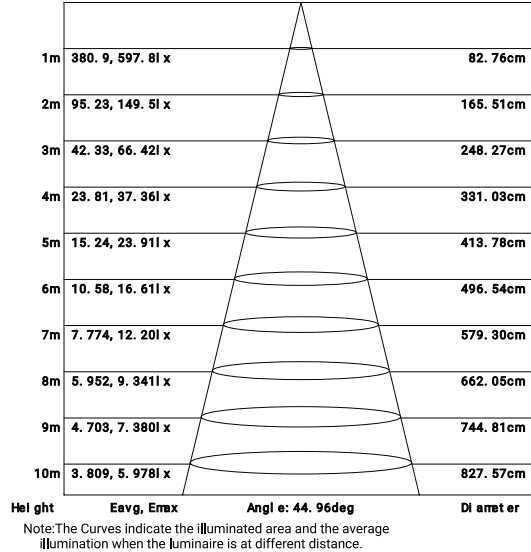

Metrics

Flux out: 223.9 lm

Note: The Curves indicate the illuminated area and the average illumination when the luminaire is at different distance.

#### DIMENSIONS

- Cut hole:  $\varnothing$ 2 1/8".
- Fixture:  $\varnothing$ 2 1/2" x 1 1/2"H.

### ACCESSORIES

- $\varnothing$ 2 1/8"
- $\varnothing$ 2 7/8"
- $\varnothing$ 3 3/4"
- $\varnothing$ 5 1/4"

	WATTS	LUMENS	KELVIN	DIMMABLE	CRI	BEAM ANGLE	ADJUSTABLE
 $\varnothing$ 2 1/8"	5W	Up to 429	CCT Selectable	TRIAC/ELV	90+	38°	30°

#### PRODUCT DIMENSIONS

**MIDWAY**  
RECESSED COLLECTION

**PHOTOMETRICS**

Imperial

Flux out: 220.3 lm

Metrics

Flux out: 215.6 lm

www.eurofase.com