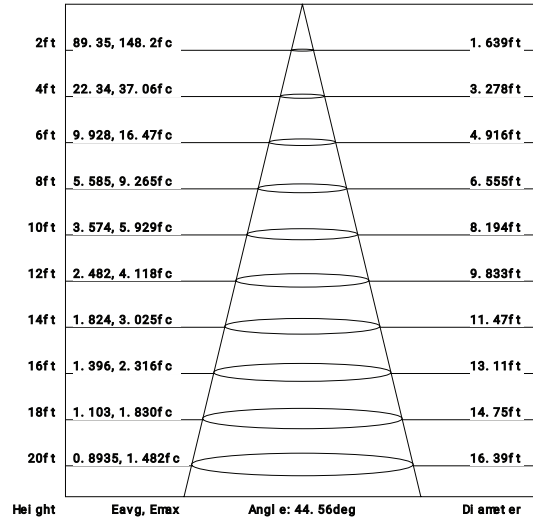

Flux out: 202.3 lm