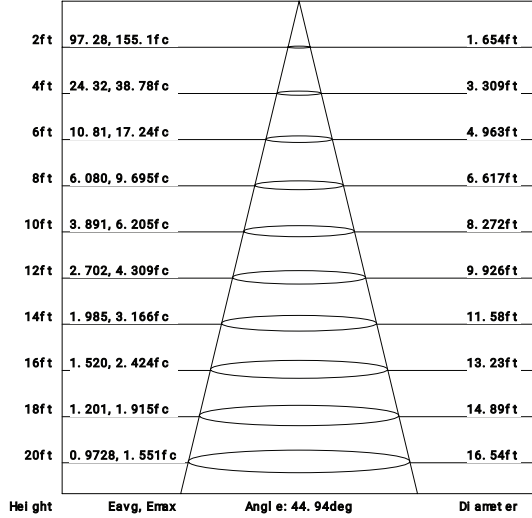

Metrics

Flux out: 223.9 lm

Note: The Curves indicate the illuminated area and the average illumination when the luminaire is at different distance.

#### DIMENSIONS

- Cut hole:  $\varnothing$ 2 1/8".
- Fixture:  $\varnothing$ 2 1/2" x 1 1/2"H.

### ACCESSORIES

- $\varnothing$ 2 1/8"
- $\varnothing$ 2 7/8"
- $\varnothing$ 3 3/4"
- $\varnothing$ 5 1/4"

	WATTS	LUMENS	KELVIN	DIMMABLE	CRI	BEAM ANGLE	ADJUSTABLE
 $\varnothing$ 2 1/8"	5W	Up to 429	CCT Selectable	TRIAC/ELV	90+	38°	30°

#### PRODUCT DIMENSIONS

**MIDWAY**  
RECESSED COLLECTION

**PHOTOMETRICS**

Imperial

Flux out: 220.3 lm

Metrics

Flux out: 215.6 lm

www.eurofase.com