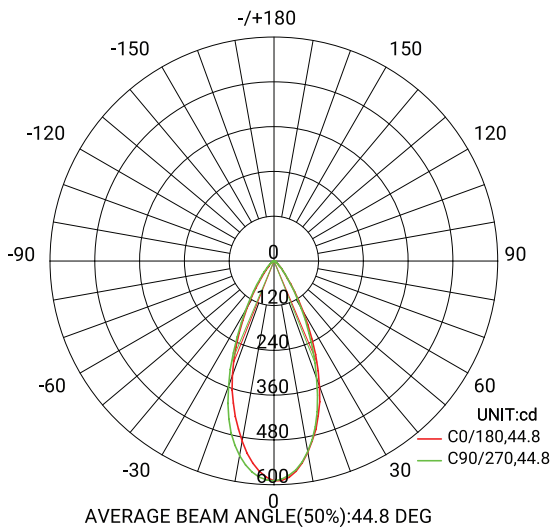

MIDWAY
RECESSED COLLECTION

PHOTOMETRICS

Imperial

Flux out: 202.3 lm

Note: The Curves indicate the illuminated area and the average illumination when the luminaire is at different distance.

Metrics

Flux out: 223.9 lm