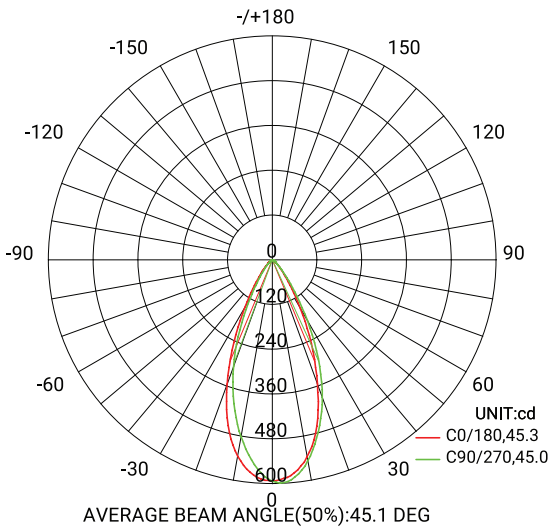

Metrics

Flux out: 223.9 lm

Note: The Curves indicate the illuminated area and the average illumination when the luminaire is at different distance.

### ACCESSORIES

- $\varnothing$ 2 1/8"
- $\varnothing$ 2 7/8"
- $\varnothing$ 3 3/4"
- $\varnothing$ 5 1/4"

	WATTS	LUMENS	KELVIN	DIMMABLE	CRI	BEAM ANGLE	ADJUSTABLE
 $\varnothing$ 2 1/8"	5W	Up to 429	CCT Selectable	TRIAC/ELV	90+	38°	30°

#### PRODUCT DIMENSIONS

**MIDWAY**  
RECESSED COLLECTION

**PHOTOMETRICS**

Imperial

Flux out: 220.3 lm

Metrics

Flux out: 215.6 lm

www.eurofase.com