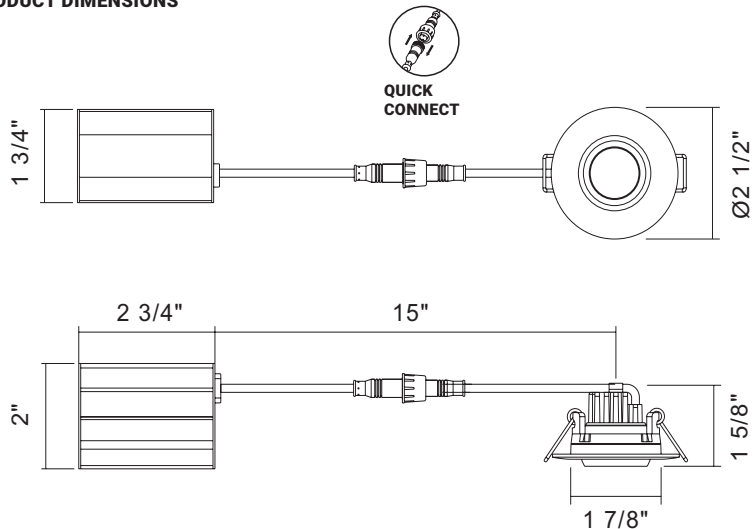

FINISHES

PRODUCT DIMENSIONS