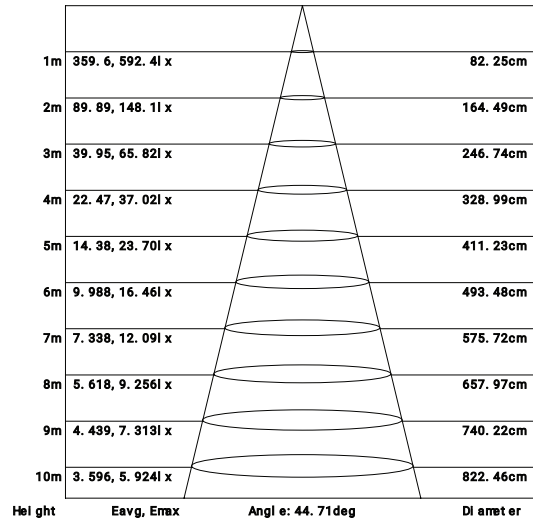

Flux out: 223.9 lm