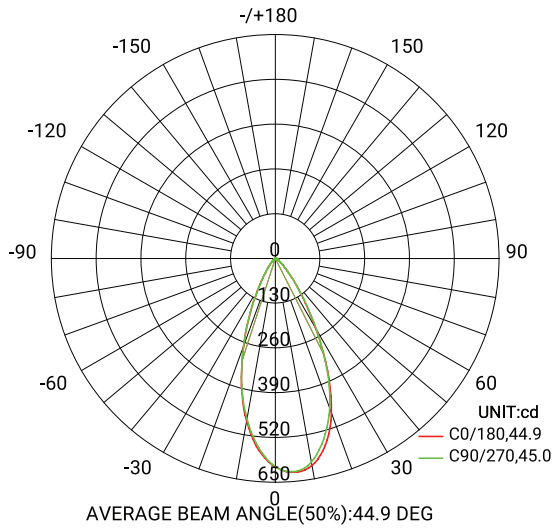

Metrics

Flux out: 223.9 lm

Note: The Curves indicate the illuminated area and the average illumination when the luminaire is at different distance.

#### PRODUCT DIMENSIONS

**MIDWAY**  
RECESSED COLLECTION

**PHOTOMETRICS**

Imperial

Flux out: 220.3 lm

Metrics

Flux out: 215.6 lm

www.eurofase.com