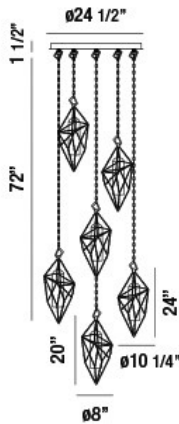

VERDINO, 25" ROUND CHANDELIER

PRODUCT DETAILS

No.	:	34041-017
Product Color	:	ROSE GOLD
Product Material	:	METAL
Shade / Accent Colour	:	CLEAR
Shade / Accent Material	:	TEXTURED GLASS
Diameter	:	24.5"
Height	:	24"
Overall Height	:	97.5"
Weight	:	57.2lbs

LIGHT SOURCE DETAILS

Light Source Type	:	INTEGRATED LED
Input Voltage	:	120V
Bulb Voltage	:	120V
Total Wattage	:	30W
Delivered Lumens	:	1010lm
Kelvin	:	4000K
CRI	:	90+
Dimmable	:	Yes

OPTIONS AVAILABLE

ITEM NO.	FINISH	SHADE
34041-017	ROSE GOLD	CLEAR

TECHNICAL DETAILS

Hanging Support Type	:	CHAIN
Hanging Support Length	:	72"
Canopy / Backplate Height	:	1.5"
Canopy / Backplate Dia.	:	24.5"
IP Rating	:	DRY
Location	:	DRY
Approval	:	

PROJECT INFORMATION