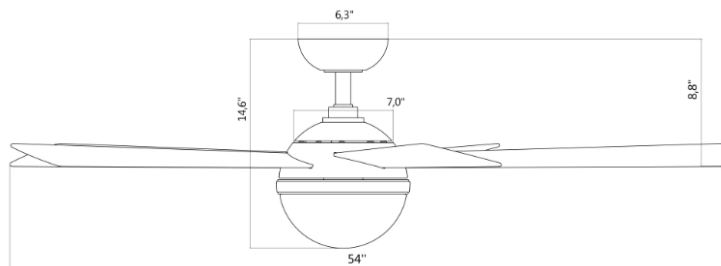

ECLIPSE

F-053L

54" Ceiling Fan

WAC SMART FANS

PRODUCT DESCRIPTION

This smart fan eclipses conventional ceiling fans in more ways than one. Eclipse integrates functionality, innovation, advanced technology and a stylish aesthetic that is visually compelling. Three architectural finishes include Brushed Nickel with Titanium, and Matte White and Satin Brass combinations, as well as a Satin Brass and Matte Black combo. A convenient remote control comes included with this model.

FEATURES

- 6 fan speeds through both Summer and Winter Modes
- Silent DC motor
- Includes remote control with wall cradle (RC20-WT)
- Wall control for 3, 4-way control sold separately
- Compatible with WAC app $9.95 per fan + applicable tax

AIRFLOW/ENERGY EFFICIENCY

Weighted-Average/High Airflow CFM:	4286/6270
Weighted-Average/High Energy Use (W):	17/32
Estimated Yearly Energy Cost ($):	$5.74
Weighted-Average/High Efficiency (CFM/W):	162/192
Max RPM:	167

ORDER NUMBER

Model	Housing	Blade
F-053L	SB <i>Satin Brass</i>	MW <i>Matte White</i>
	SB <i>Satin Brass</i>	MB <i>Matte Black</i>
	MW <i>Brushed Nickel</i>	TT <i>Titanium</i>

F-053L-___/___

Example: F-053L-SB/MB

- *This fan comes uni-pack - blade select options are not available
- Range results may vary based on application and surroundings.

The WAC app synchronizes seamlessly with smart home devices you already own

wacighting.com
Phone (800) 526.2588
Fax (800) 526.2585

Headquarters/Eastern Distribution Center
44 Harbor Park Drive
Port Washington, NY 11050

Central Distribution Center
1600 Distribution Ct
Lithia Springs, GA 30122

Western Distribution Center
1750 Archibald Avenue
Ontario, CA 91760