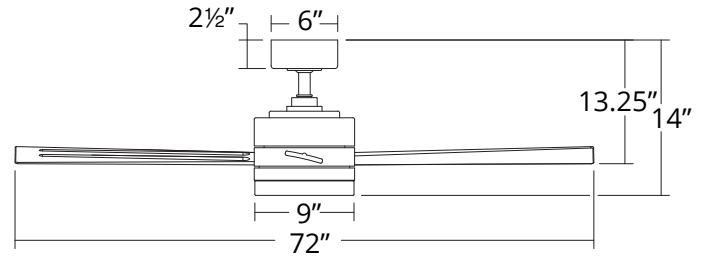

WYND XL

FR-W2101-72L

72" Ceiling Fan

MODERN FORMS SMART FANS

PRODUCT DESCRIPTION

Transitional style meets smart technology with this versatile smart fan available in four weather-resistant finishes as well as a 316 marine-grade stainless steel for harsh outdoor climates. The 42" is ideal for bedrooms, patios and breakfast nooks while the 60" or Wynd XL 72" are great for large spaces. The LED luminaire, powered by WAC, takes this design from beautiful to brilliant. Connect with our exclusive Modern Forms app for even more life enhancements.

FEATURES

- 6 fan speeds through both Summer and Winter Modes
- Silent DC motor
- Includes BT remote control
- Optional wall control for 3, 4-way control sold separately
- Compatible with Modern Forms app

AIRFLOW/ENERGY EFFICIENCY

Weighted-Average/High Airflow CFM:	6528/10889
Weighted-Average/High Energy Use (W):	27/45
Estimated Yearly Energy Cost ($):	$7.08
Weighted-Average/High Efficiency (CFM/W):	199/242
Max RPM:	115

ORDER NUMBER

Model	Housing	Blade
FR-W2101-72L	BZ <i>Bronze</i>	BZ <i>Bronze</i>
	MB <i>Matte Black</i>	MB <i>Matte Black</i>
	MW <i>Matte White</i>	MW <i>Matte White</i>
	SS <i>Stainless Steel</i>	SS <i>Stainless Steel</i>

Example: **FR-W2101-72L-MW**

For 2700K add "-27" ; for 3500K add "-35" before the finish: **FR-W2101-72L-27-MW**

*Results may vary based on application and surroundings.

*This fan comes uni-pack - blade select options are not available

The Modern Forms app synchronizes seamlessly with smart home devices you already own

modernforms.com
Phone (800) 526.2588
Fax (800) 526.2585

Headquarters/Eastern Distribution Center
44 Harbor Park Drive
Port Washington, NY 11050

Central Distribution Center
1600 Distribution Ct
Lithia Springs, GA 30122

Western Distribution Center
1750 Archibald Avenue
Ontario, CA 91760

Modern Forms retains the right to modify the design of our products at any time as part of the company's continuous improvement program. JUL 2020

SPECIFICATIONS

Construction:	Aluminum, ABS
Blade:	13° Pitch, 72" sweep
Downrod:	1" O.D. x 6"H included
Mounting Slope:	Up to 32°
Wire:	80"
Hanging Weight:	32 lbs
Total Power:	64.5W
Standards:	UL/cUL Wet Location listed, Title 24 JA8-2016 Compliant, Title 20, Energy Star rated
Motor Type:	168 x 30 sensorless DC motor

WIRELESS PERFORMANCE

Wi-Fi Range:	Up to 150 ft*
Bluetooth Range:	Up to 150 ft*

LUMINAIRE PERFORMANCE

Light Source:	LED
Light Wattage:	19.5W
Lumens/Delivered Lumens:	1600/846
Dimming:	Integrated
CRI:	90
Color Temperature:	3000K (2700K/3500K options available)
Rated Life:	50,000 hours