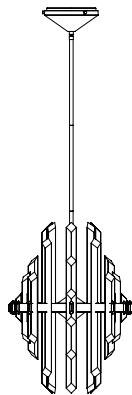

Project:

Note:

Type:

Quantity:

Model#: FAC – 45A – PC – 27U – 30K

Description

Sparkling chandeliers are a lighting tradition. Executed in optical acrylic, Facets Chandelier uses integrated LED light sources that make the most of its sharp angles and diamond-shaped frosted tips.

Features

- Includes 12' wire length
- 42" length adjustable stem kit includes three 12" stems and one 6" stem
- Fixture can accept up to four additional stem sections for a maximum stem length of 138"
- Driver located in canopy housing
- Hang straight swivel attaches to top of stem
- Damp location rated

Specifications

- Color Rendering Index: 90CRI
- LED Color Temperature: 3000K (standard)
- Input Voltage: 120-277 VAC 50/60Hz
- Fixture Wattage: 26W
- Delivered Lumens: 1700 Lm
- Dimming: TRIAC / ELV or 0-10V dimmable
- Fixture weight: 29 lb. (13.2 kg)
- Available in Polished Chrome
- For recommended dimmers, see <https://blackjacklighting.com>

Dimensions

End View

ORDERING GUIDE

Category	Size	Finish	Dimming	Color Temp.
FAC	45A	PC	27U	30K
FAC Facets	45A 45" Chandelier	PC Polished Chrome	27U 120-277VAC Universal Dimming	30K 3000K

Example: FAC-45A-PC-27U-30K

OPTIONAL ACCESSORIES

24" Additional Stem

Model No: 92002-24-PC (Polished Chrome)