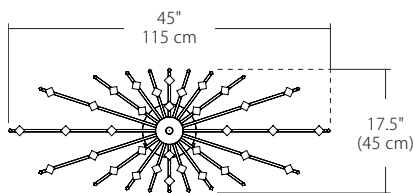

Features

- Includes 12' wire length
- 42" length adjustable stem kit includes three 12" stems and one 6" stem
- Fixture can accept up to four additional stem sections for a maximum stem length of 138"
- Driver located in canopy housing
- Hang straight swivel attaches to top of stem
- Damp location rated

Specifications

- Color Rendering Index: 90CRI
- LED Color Temperature: 3000K (standard)
- Input Voltage: 120-277 VAC 50/60Hz
- Fixture Wattage: 26W
- Delivered Lumens: 1700 Lm
- Dimming: TRIAC / ELV or 0-10V dimmable
- Fixture weight: 29 lb. (13.2 kg)
- Available in Polished Chrome
- For recommended dimmers, see <https://blackjacklighting.com>

Dimensions

Side View

End View

Top View

ORDERING GUIDE

Category	Size	Finish	Dimming	Color Temp.
FAC	45A	PC	27U	30K
FAC Facets	45A 45" Chandelier	PC Polished Chrome	27U 120-277VAC Universal Dimming	30K 3000K