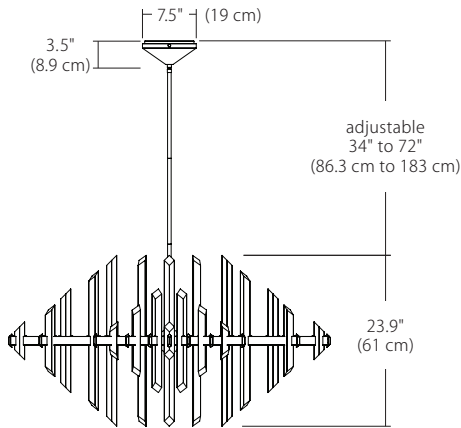

Project:

Note:

Type:

Quantity:

Model#: FAC – 45A – PC – 27U – 30K

Description

Sparkling chandeliers are a lighting tradition. Executed in optical acrylic, Facets Chandelier uses integrated LED light sources that make the most of its sharp angles and diamond-shaped frosted tips.

Features

- Includes 12' wire length
- 42" length adjustable stem kit includes three 12" stems and one 6" stem
- Fixture can accept up to four additional stem sections for a maximum stem length of 138"
- Driver located in canopy housing
- Hang straight swivel attaches to top of stem
- Damp location rated

Specifications

- Color Rendering Index: 90CRI
- LED Color Temperature: 3000K (standard)
- Input Voltage: 120-277 VAC 50/60Hz
- Fixture Wattage: 26W
- Delivered Lumens: 1700 Lm
- Dimming: TRIAC / ELV or 0-10V dimmable
- Fixture weight: 29 lb. (13.2 kg)
- Available in Polished Chrome
- For recommended dimmers, see <https://blackjacklighting.com>

Dimensions

Side View