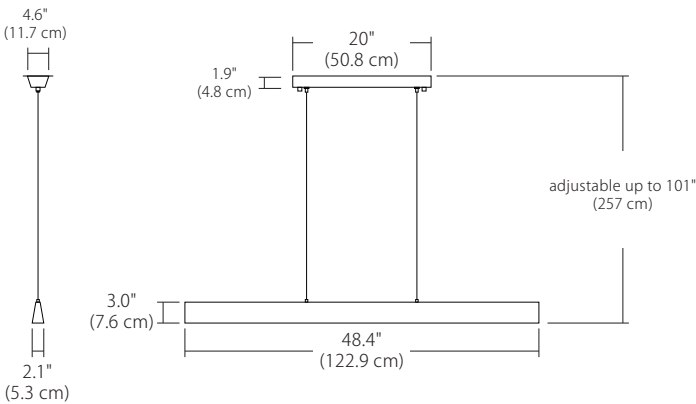

## Specifications

- Color Rendering Index: 90CRI
- LED Color Temperature: 30K (standard)
- Fixture Wattage: 41W
- Input Voltage: 120-277VAC 50/60Hz
- Delivered Lumens: 2080 Lm
- Dimming: TRIAC, ELV, or 0-10V dimming
- Cable Length: 96"
- Fixture Weight: 13.7 lb (6.2 kg)
- For recommended dimmers, see <http://www.blackjacklighting.com>

## Dimensions

\*Note: Fixture ships with cable extended to maximum length

FLR-48L-BL-27U-30K-ME-96