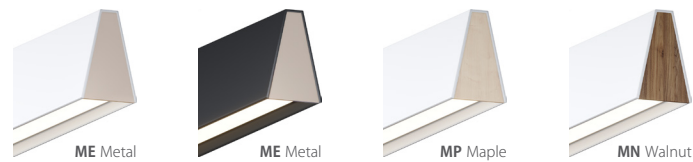

Project: _____ **Note:** _____
Type: _____ **Quantity:** _____ **Model#:** FLR - 48L - _____ - _____ - 30K - _____ - _____

Description

Slim and trim yet designed for maximum lighting output, our Flair linear pendant washes work surfaces with bright, LED illumination. Choose from two finishes, and optional wood endcaps.

Features

- Flair Linear pendant can be used as a single fixture or joined together to form a double (8' long) fixture
- White performance diffuser
- Driver located in canopy housing
- Damp location rated

QUICK SHIP | AVAILABLE IN 2 WEEKS
Available Only With Metal Endcaps Option

Specifications

- Color Rendering Index: 90CRI
- LED Color Temperature: 30K (standard)
- Fixture Wattage: 41W
- Input Voltage: 120-277VAC 50/60Hz
- Delivered Lumens: 2080 Lm
- Dimming: TRIAC, ELV, or 0-10V dimming
- Cable Length: 96"
- Fixture Weight: 13.7 lb (6.2 kg)
- For recommended dimmers, see <http://www.blackjacklighting.com>

Options

- Both finishes come standard with contrasting metal endcaps; Optional Maple or Walnut endcaps available
- Available in 2700K, 3000K, 3500K, 4000K Color Temperatures

Dimensions

*Note: Fixture ships with cable extended to maximum length