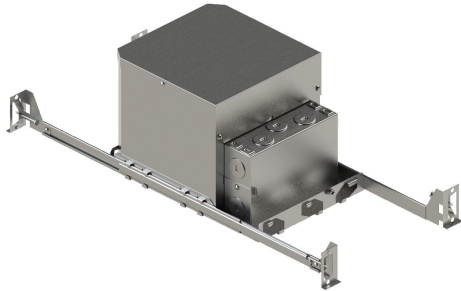

HG-4PI, 4-INCH PAR INSULATED HOUSING

PRODUCT DETAILS

No.	:	HG-4PI
Length	:	8"
Width	:	5"
Height	:	6"

LIGHT SOURCE DETAILS

Number of Bulbs	:	1
Light Source	:	Incandescent
Light Source Type	:	PAR20
Input Voltage	:	120V
Bulb Voltage	:	120V
Socket Type	:	E26
Wattage	:	50W
Total Wattage	:	50W
Bulb Included	:	No
Dimmable	:	Yes

OPTIONS AVAILABLE

ITEM NO.	FINISH	SHADE
HG-4PI		

TECHNICAL DETAILS

Approval	:	
Cut Hole Diameter	:	4.375"

PROJECT INFORMATION

Job Name: Date: Type:

Comments: