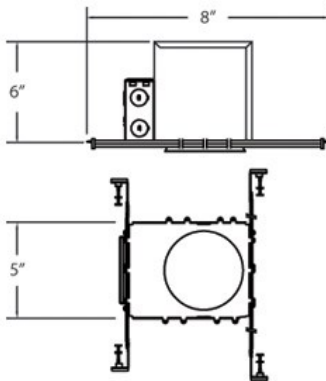

HG-4PI, 4-INCH PAR INSULATED HOUSING

PRODUCT DETAILS

No.	:	HG-4PI
Length	:	8"
Width	:	5"
Height	:	6"

LIGHT SOURCE DETAILS

Number of Bulbs	:	1
Light Source	:	Incandescent
Light Source Type	:	PAR20
Input Voltage	:	120V
Bulb Voltage	:	120V
Socket Type	:	E26
Wattage	:	50W
Total Wattage	:	50W
Bulb Included	:	No
Dimmable	:	Yes

OPTIONS AVAILABLE

ITEM NO.	FINISH	SHADE
HG-4PI		

TECHNICAL DETAILS

Approval	:	
Cut Hole Diameter	:	4.375"

PROJECT INFORMATION

Job Name: Date: Type:

Comments: