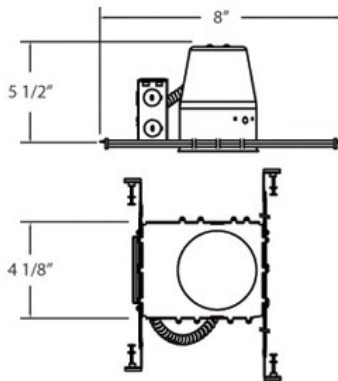

### PRODUCT DETAILS

No.	:	HG-4PN
Length	:	12.125"
Width	:	4.125"
Diameter	:	4"
Height	:	4.5"

### TECHNICAL DETAILS

Approval	:	
Cut Hole Diameter	:	4.375"