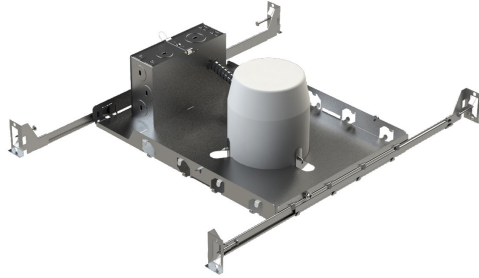

## HG-4PN, 4-INCH PAR NEW CONSTRUCTION HOUSING

### PRODUCT DETAILS

No.	:	HG-4PN
Length	:	12.125"
Width	:	4.125"
Diameter	:	4"
Height	:	4.5"