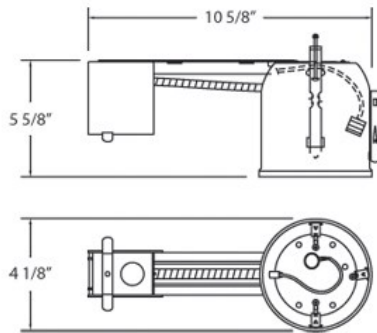

HG-4PR, 4-INCH PAR RETROFIT HOUSING

PRODUCT DETAILS

No.	:	HG-4PR
Length	:	12.5625"
Width	:	4.75"
Diameter	:	4"
Height	:	4.5"

LIGHT SOURCE DETAILS

Number of Bulbs	:	1
Light Source	:	Incandescent
Light Source Type	:	PAR20
Input Voltage	:	120V
Bulb Voltage	:	120V
Socket Type	:	E26
Wattage	:	50W
Total Wattage	:	50W
Bulb Included	:	No
Dimmable	:	Yes

OPTIONS AVAILABLE

ITEM NO.	FINISH	SHADE
HG-4PR		

TECHNICAL DETAILS

Approval	:	
Cut Hole Diameter	:	4.375"

PROJECT INFORMATION

 Job Name: Date: Type:

 Comments: