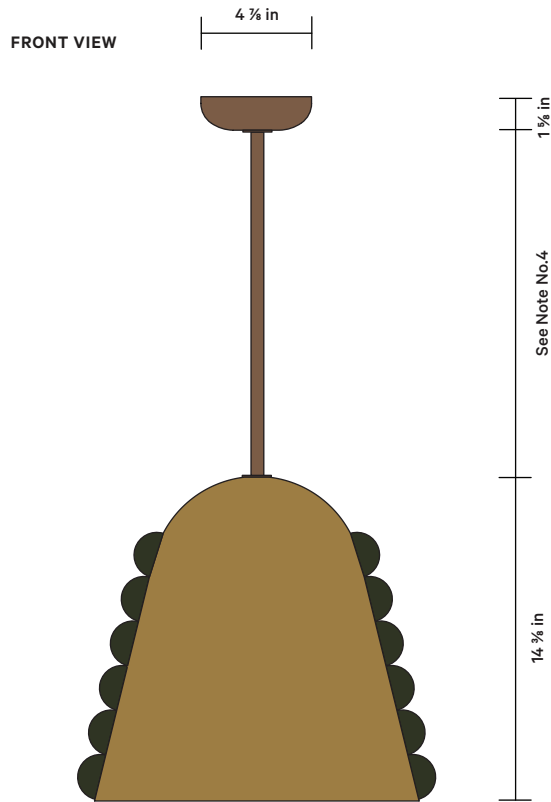

Calla Pendant, Large

BOTTOM VIEW