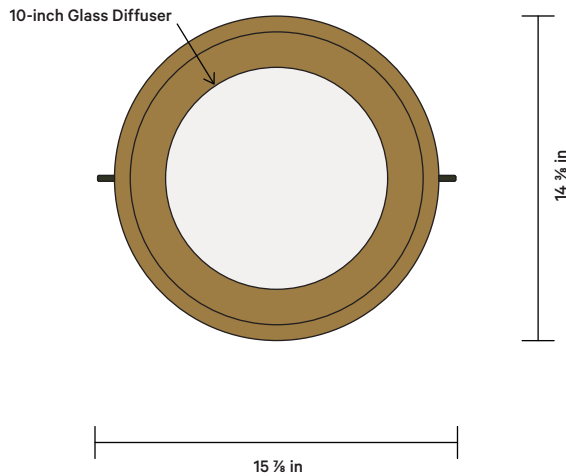

A collaboration between In Common With and artist Sophie Lou Jacobsen, the Flora Series pairs rich colors with romantic silhouettes. Its foundational techniques yield pieces that are innately irreplicable—so, like flowers, no two will ever be the same.

DETAILS

Materials	Glass, Brass
Bulbs Included	E12 / 120 V / 9.5 W / 950 lm / 2700K Dimmable
Lead Time	12 Weeks
Dimmer	TRIAC
Max Wattage	10 W
Product Weight	20 Pounds
Certifications	

NOTES

1. This fixture is made of hand-blown glass and hand-patinated brass elements and may exhibit variability within the same piece. We do our best to maintain a consistent product but honor the handmade craftsmanship.
2. The dimensions may vary within one inch.
3. This fixture is hung from a self-leveling brass canopy.
4. The stem length can not be modified during installation, and the customer must specify the overall drop length before shipping. We include a 3-foot drop length in the price. The maximum stem length is 7 feet and will be priced per inch for any size over 3 feet.

Last updated on September 15, 2022