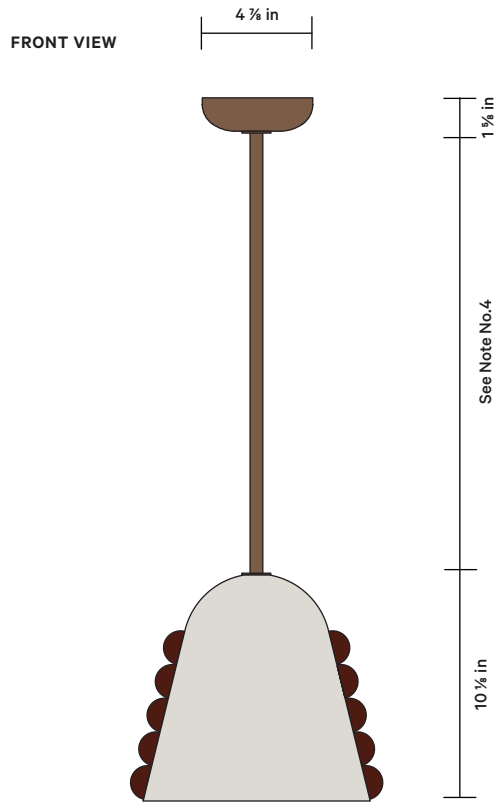

In Common With × SOPHIE LOU JACOBSEN

Calla Pendant, Medium

BOTTOM VIEW

A collaboration between In Common With and artist Sophie Lou Jacobsen, the Flora Series pairs rich colors with romantic silhouettes. Its foundational techniques yield pieces that are innately irreplicable—so, like flowers, no two will ever be the same.

DETAILS

Materials	Glass, Brass
Bulbs Included	G9 / 120 V / 7.0 W / 700 lm / 2700K Dimmable
Lead Time	12 Weeks
Dimmer	TRIAC
Max Wattage	10 W
Product Weight	11 Pounds
Certifications	 

NOTES

1. This fixture is made of hand-blown glass and hand-patinated brass elements and may exhibit variability within the same piece. We do our best to maintain a consistent product but honor the handmade craftsmanship.
2. The dimensions may vary within one inch.
3. This fixture is hung from a self-leveling brass canopy.
4. The stem length can not be modified during installation, and the customer must specify the overall drop length before shipping. We include a 3-foot drop length in the price. The maximum stem length is 7 feet and will be priced per inch for any size over 3 feet.

DETAILS

Materials	Glass, Brass
Bulbs Included	E12 / 120 V / 9.5 W / 950 lm / 2700K Dimmable
Lead Time	12 Weeks
Dimmer	TRIAC
Max Wattage	10 W
Product Weight	20 Pounds
Certifications	 

NOTES

1. This fixture is made of hand-blown glass and hand-patinated brass elements and may exhibit variability within the same piece. We do our best to maintain a consistent product but honor the handmade craftsmanship.
2. The dimensions may vary within one inch.
3. This fixture is hung from a self-leveling brass canopy.
4. The stem length can not be modified during installation, and the customer must specify the overall drop length before shipping. We include a 3-foot drop length in the price. The maximum stem length is 7 feet and will be priced per inch for any size over 3 feet.