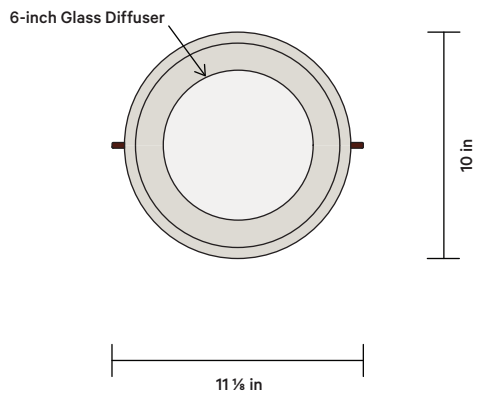

A collaboration between In Common With and artist Sophie Lou Jacobsen, the Flora Series pairs rich colors with romantic silhouettes. Its foundational techniques yield pieces that are innately irreplicable—so, like flowers, no two will ever be the same.

DETAILS

Materials	Glass, Brass
Bulbs Included	G9 / 120 V / 7.0 W / 700 lm / 2700K Dimmable
Lead Time	12 Weeks
Dimmer	TRIAC
Max Wattage	10 W
Product Weight	11 Pounds
Certifications	

NOTES

1. This fixture is made of hand-blown glass and hand-patinated brass elements and may exhibit variability within the same piece. We do our best to maintain a consistent product but honor the handmade craftsmanship.
2. The dimensions may vary within one inch.
3. This fixture is hung from a self-leveling brass canopy.
4. The stem length can not be modified during installation, and the customer must specify the overall drop length before shipping. We include a 3-foot drop length in the price. The maximum stem length is 7 feet and will be priced per inch for any size over 3 feet.

Last updated on September 15, 2022