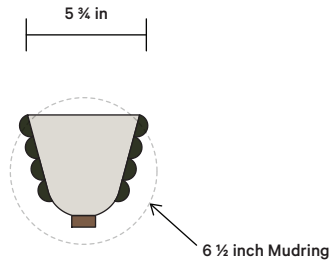

Calla Sconce, Small, Mud Ring

FRONT VIEW

A collaboration between In Common With and artist Sophie Lou Jacobsen, the Flora Series pairs rich colors with romantic silhouettes. Its foundational techniques yield pieces that are innately irreplicable—so, like flowers, no two will ever be the same.

DETAILS

Materials	Glass, Brass
Bulbs Included	G9 / 120 V / 4.5 W / 450 lm / 2700K Dimmable
Lead Time	12 Weeks
Dimmer	TRIAC
Max Wattage	10 W
Product Weight	5 Pounds
Certifications