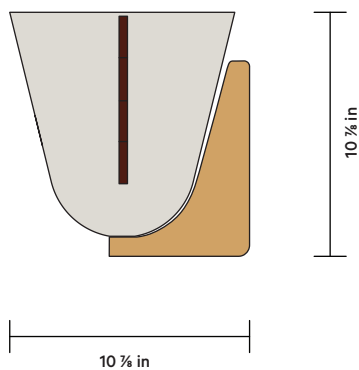

SIDE VIEW

A collaboration between In Common With and artist Sophie Lou Jacobsen, the Flora Series pairs rich colors with romantic silhouettes. Its foundational techniques yield pieces that are innately irreplicable—so, like flowers, no two will ever be the same.

DETAILS

Materials	Glass, Brass
Bulbs Included	G9 / 120 V / 7.0 W / 700 lm / 2700K Dimmable
Lead Time	12 Weeks
Dimmer	TRIAC
Max Wattage	10 W
Product Weight	16 Pounds

Certifications

NOTES

1. This fixture is made of hand-blown glass and hand-patinated brass elements and may exhibit variability within the same piece. We do our best to maintain a consistent product but honor the handmade craftsmanship.
2. The dimensions may vary within one inch.
3. The canopy is 4 inches wide and will cover a standard junction box. We recommend notifying a professional drywall finisher of the tight tolerance for proper installation.

Last updated on September 15, 2022