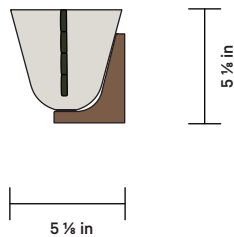

DETAILS

Materials	Glass, Brass
Bulbs Included	G9 / 120 V / 4.5 W / 450 lm / 2700K Dimmable
Lead Time	12 Weeks
Dimmer	TRIAC
Max Wattage	10 W
Product Weight	5 Pounds
Certifications	 

SIDE VIEW

NOTES

1. This fixture is made of hand-blown glass and hand-patinated brass elements and may exhibit variability within the same piece. We do our best to maintain a consistent product but honor the handmade craftsmanship.
2. The dimensions may vary within one inch.
3. This product has a mud ring for a trimless installation over a standard junction box. Please make note that a professional drywall finisher will be required. See installation instructions for more detail.

DETAILS

Materials	Glass, Brass
Bulbs Included	G9 / 120 V / 4.5 W / 450 lm / 2700K Dimmable
Lead Time	12 Weeks
Dimmer	TRIAC
Max Wattage	10 W
Product Weight	5 Pounds

Certifications

NOTES

1. This fixture is made of hand-blown glass and hand-patinated brass elements and may exhibit variability within the same piece. We do our best to maintain a consistent product but honor the handmade craftsmanship.
2. The dimensions may vary within one inch.
3. The canopy is 4 inches square and will cover a standard junction box. We recommend notifying a professional drywall finisher of the tight tolerance for proper installation.

DETAILS

Materials	Glass, Brass
Bulbs Included	G9 / 120 V / 7.0 W / 700 lm / 2700K Dimmable
Lead Time	12 Weeks
Dimmer	TRIAC
Max Wattage	10 W
Product Weight	16 Pounds

Certifications

NOTES

1. This fixture is made of hand-blown glass and hand-patinated brass elements and may exhibit variability within the same piece. We do our best to maintain a consistent product but honor the handmade craftsmanship.
2. The dimensions may vary within one inch.
3. The canopy is 4 inches wide and will cover a standard junction box. We recommend notifying a professional drywall finisher of the tight tolerance for proper installation.