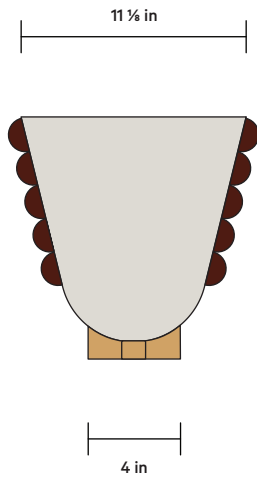

Calla Sconce, Medium

FRONT VIEW