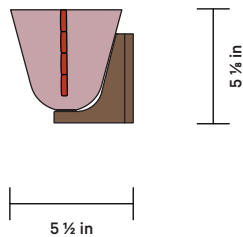

SIDE VIEW

A collaboration between In Common With and artist Sophie Lou Jacobsen, the Flora Series pairs rich colors with romantic silhouettes. Its foundational techniques yield pieces that are innately irreplicable—so, like flowers, no two will ever be the same.

DETAILS

Materials	Glass, Brass
Bulbs Included	G9 / 120 V / 4.5 W / 450 lm / 2700K Dimmable
Lead Time	12 Weeks
Dimmer	TRIAC
Max Wattage	10 W
Product Weight	5 Pounds

Certifications

NOTES

1. This fixture is made of hand-blown glass and hand-patinated brass elements and may exhibit variability within the same piece. We do our best to maintain a consistent product but honor the handmade craftsmanship.
2. The dimensions may vary within one inch.
3. The canopy is 4 inches square and will cover a standard junction box. We recommend notifying a professional drywall finisher of the tight tolerance for proper installation.

Last updated on September 15, 2022