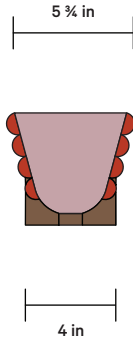

Calla Sconce, Small, Backplate

FRONT VIEW