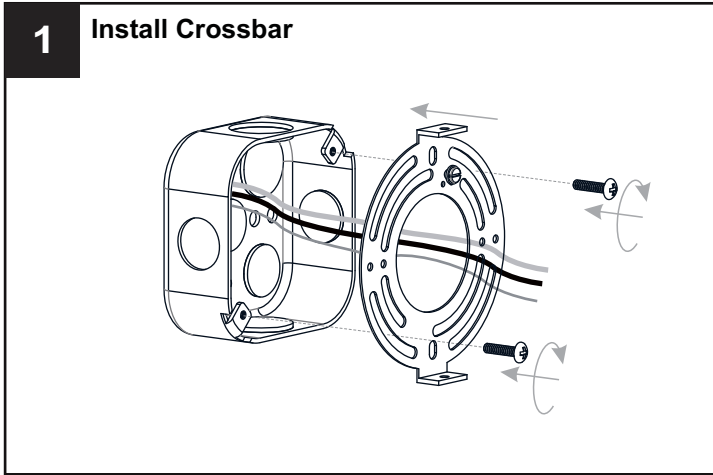

INSTALLATION

Your installation is now complete! Restore electricity and save this sheet for future reference.