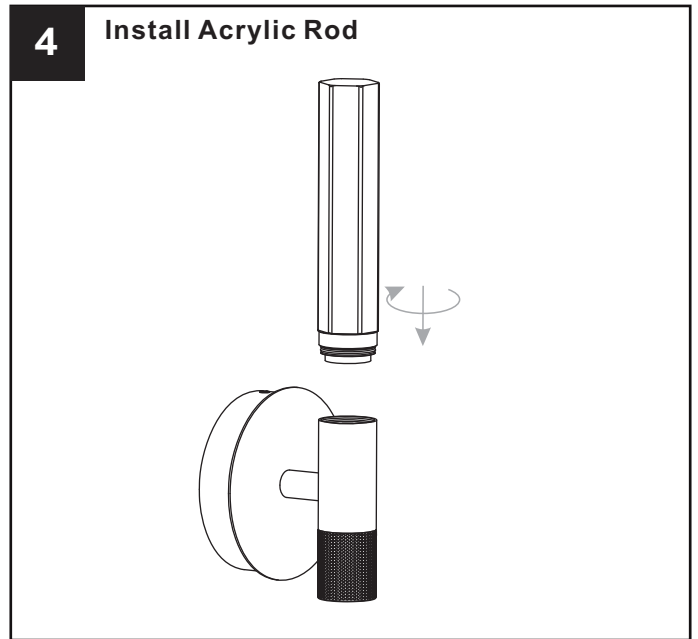

PACKAGE CONTENTS

A Ceiling Canopy
x 1

B Acrylic rod
x 1

MOUNTING HARDWARE

AA Crossbar
x 1

BB Mounting Screw
x 2

CC Wire Connector
x 3

DD Outlet Box Screw
x 2

INSTALLATION

Your installation is now complete! Restore electricity and save this sheet for future reference.