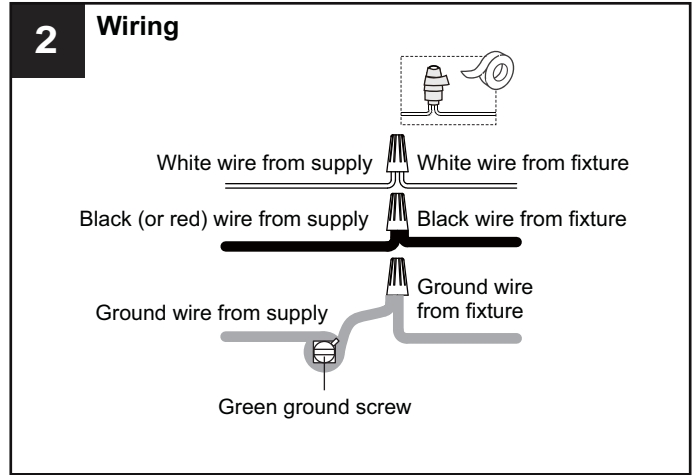

PACKAGE CONTENTS

A Ceiling Canopy
x 1

B Acrylic rod
x 1

MOUNTING HARDWARE

AA Crossbar
x 1

BB Mounting Screw
x 2

CC Wire Connector
x 3

DD Outlet Box Screw
x 2

INSTALLATION

Your installation is now complete! Restore electricity and save this sheet for future reference.