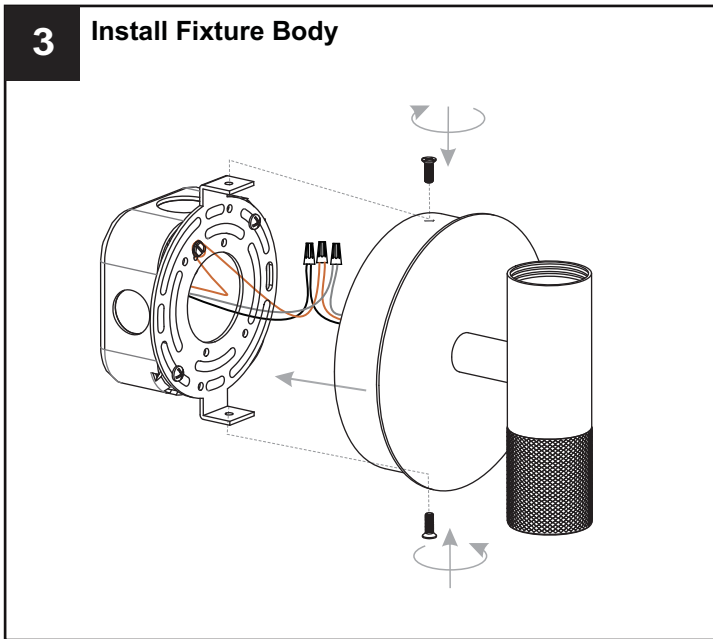

PACKAGE CONTENTS

A Ceiling Canopy
x 1

B Acrylic rod
x 1

MOUNTING HARDWARE

AA Crossbar
x 1

BB Mounting Screw
x 2

CC Wire Connector
x 3

DD Outlet Box Screw
x 2

INSTALLATION

Your installation is now complete! Restore electricity and save this sheet for future reference.