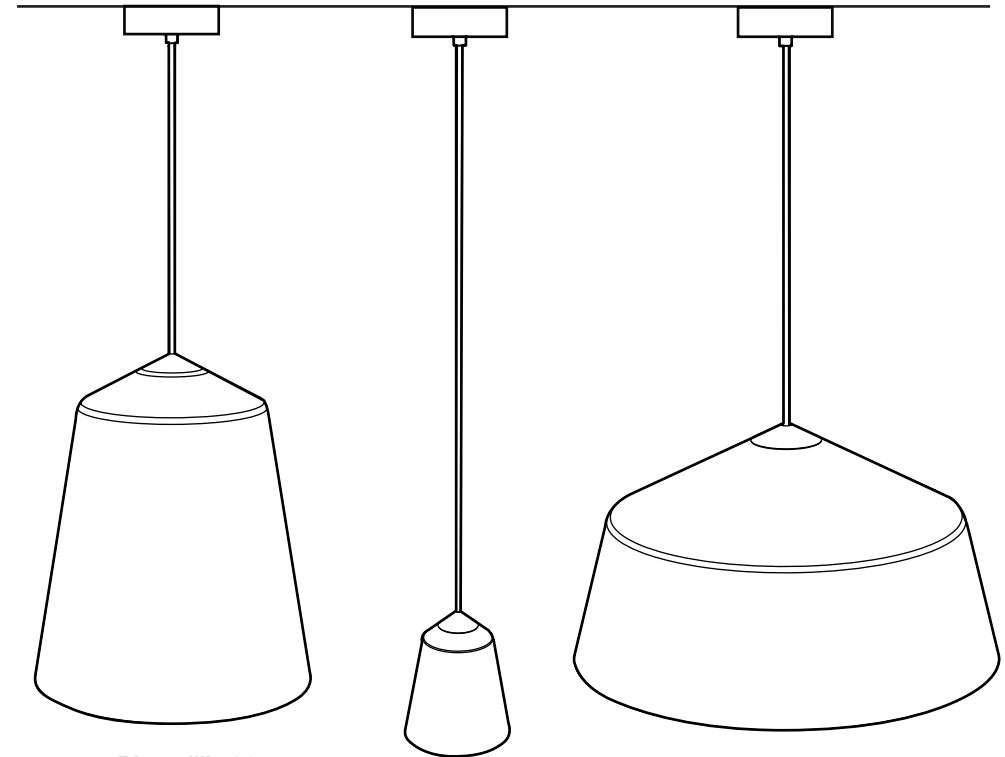

Piccadilly

Piccadilly 36

Piccadilly 15

Piccadilly 56

INSTALLATION GUIDE FOR :

Piccadilly US

Piccadilly 15- PP119320XX
Piccadilly 36- PP119340XX
Piccadilly 56- PP119360XX

innermost®

TF1 7GX, Shropshire, UK