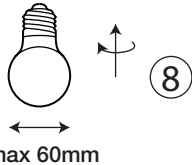

400-1000 Lm

Piccadilly 15 US
PP119320XX

30-40mm

Piccadilly 36/56 US
PP119340XX / PP119360XX

80-150mm

ECG2001
20 cm Glass Globe Accessory
(only applicable for Piccadilly 56)