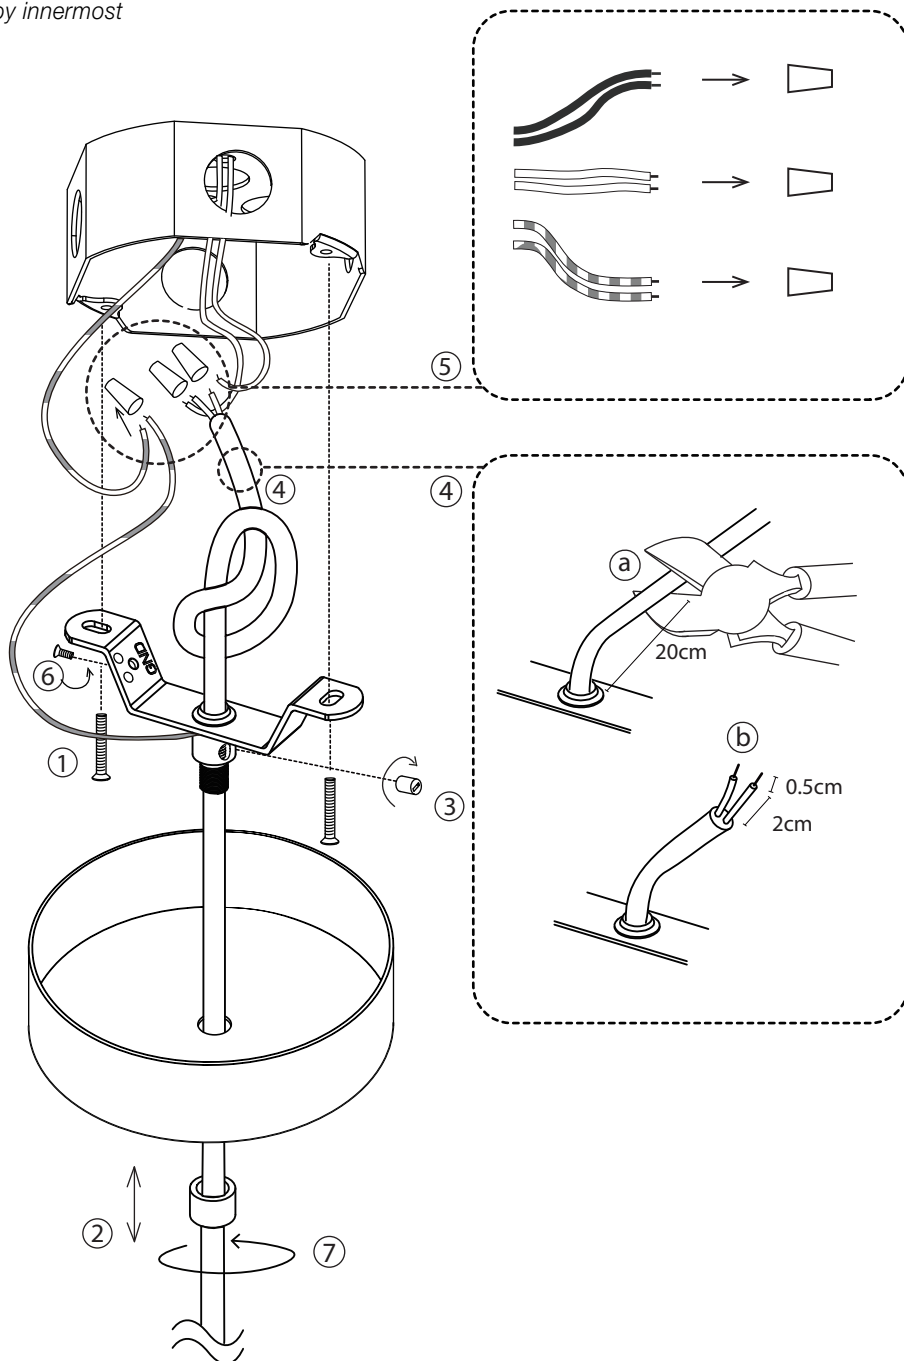

PP119120XX
Piccadilly 15

EY0491XX/EZ049101
Fitting Y/Z

ECG2001
20 cm Glass Globe
Accessory

(Optional)
(Opcional)
(Optionnelle)
(Opzionale)
(Optional)
(По желанию)

ECG2001
20 cm Glass Globe
Accessory
(if applicable)

Piccadilly

by innermost

innermost

WARNING!

The Installation should only be undertaken by a qualified electrician and must be installed in accordance with current building and wiring regulations.

- ⑤ Black to Black. White to White.
Earth to Earth.

When installing and whenever acting on the appliance, ensure that the power supply has been switched off.

Surfaces can become hot while running.

Maximum weight: 5 lbs.

Should the external trailing cable get damaged, it must be replaced by Innermost or by qualified personnel in order to avoid any danger.