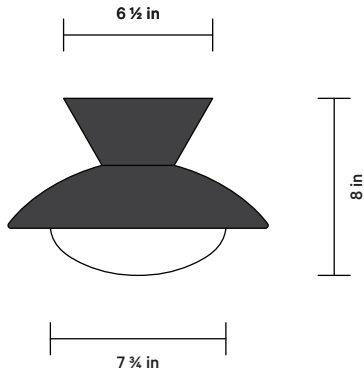

Cadmus Surface Mount

SIDE VIEW

BOTTOM VIEW