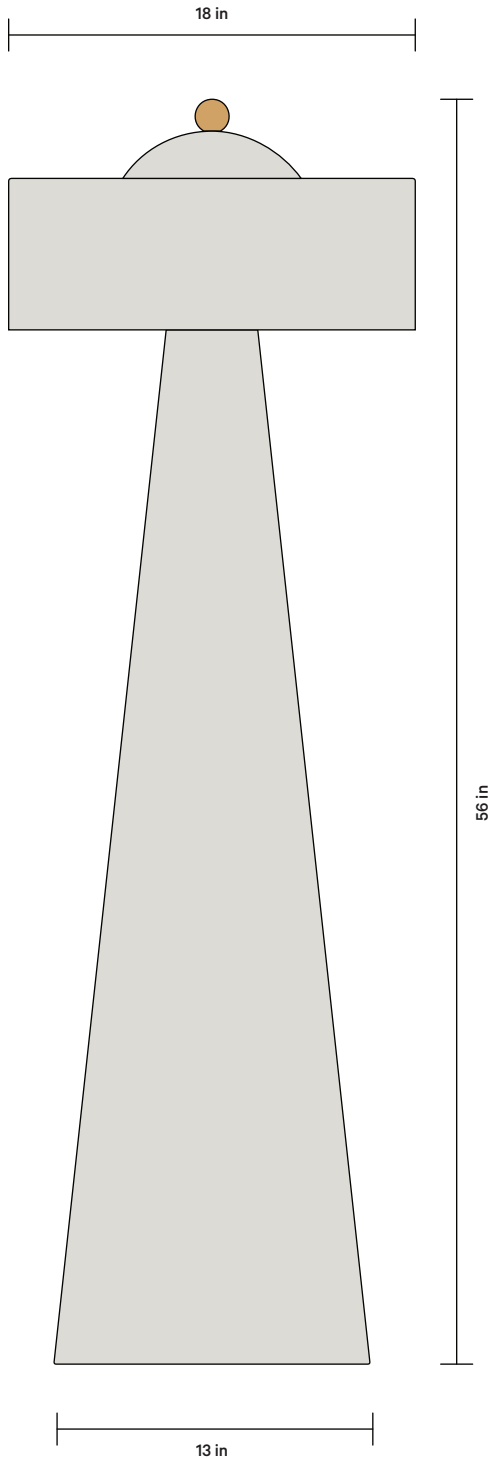

Helena Floor Lamp

FRONT VIEW

A collection of lights that blend beauty with utility, Terra combines Danny Kaplan Studio's signature hand-thrown ceramics in rich, tactile glazes with In Common With's clean lines and minimalist design sensibility.

DETAILS

Materials	Ceramic, Brass
Bulbs Included (x 7)	E12 / 110 V / 4.0 W / 220 lm / 2200 - 3000 K, Warm on Dim
Lead Time	16 Weeks
Max Wattage	10 W
Certifications	

BASE FINISH OPTIONS

● Stone ● Anthracite ● Ivy ● Chestnut ● Lapis ● Terrasig

BRASS FINISH OPTIONS

● Brushed Brass ● Patina Brass ● Blackened Brass

NOTES

1. This fixture is handmade, and may exhibit variability within the same piece. We do our best to maintain a consistent product, but honor the handmade craftsmanship.
2. Dimensions may vary within an inch.
3. Comes with 10 feet of black rubber cord.
4. A rotary dimmer switch is built into the shade of the light fixture.