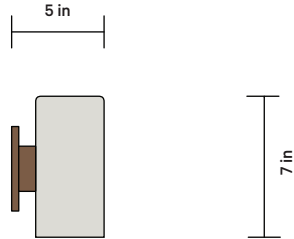

Luca Wall Sconce

SIDE VIEW

A collection of lights that blend beauty with utility, Terra combines Danny Kaplan Studio's signature hand-thrown ceramics in rich, tactile glazes with In Common With's clean lines and minimalist design sensibility.

DETAILS

Materials	Ceramic, Brass
Bulbs Included (x 2)	E12 / 110 V / 4.0 W / 220 lm / 2200 - 3000 K, Warm on Dim
Lead Time	12 Weeks
Max Wattage	10 W

Certifications

FRONT VIEW