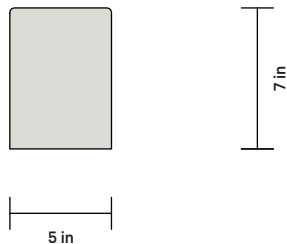

DETAILS

Materials	Ceramic, Brass
Bulbs Included (x 2)	E12 / 110 V / 4.0 W / 220 lm / 2200 - 3000 K, Warm on Dim
Lead Time	12 Weeks
Max Wattage	10 W

Certifications

FRONT VIEW

BASE FINISH OPTIONS

● Stone ● Anthracite ● Ivy ● Chestnut ● Lapis ● Terrasig