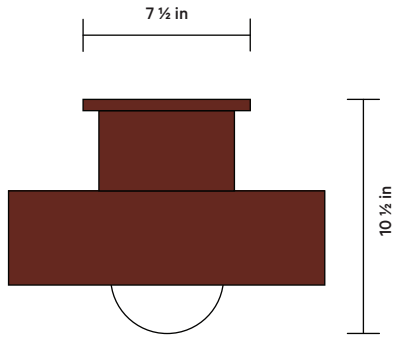

Simon Surface Mount, Large

FRONT VIEW

BOTTOM VIEW