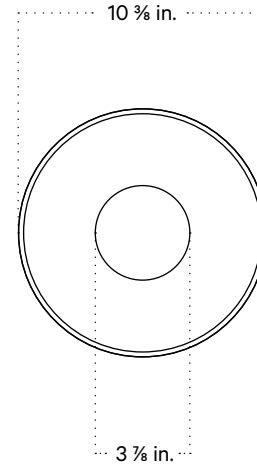

Bottom View