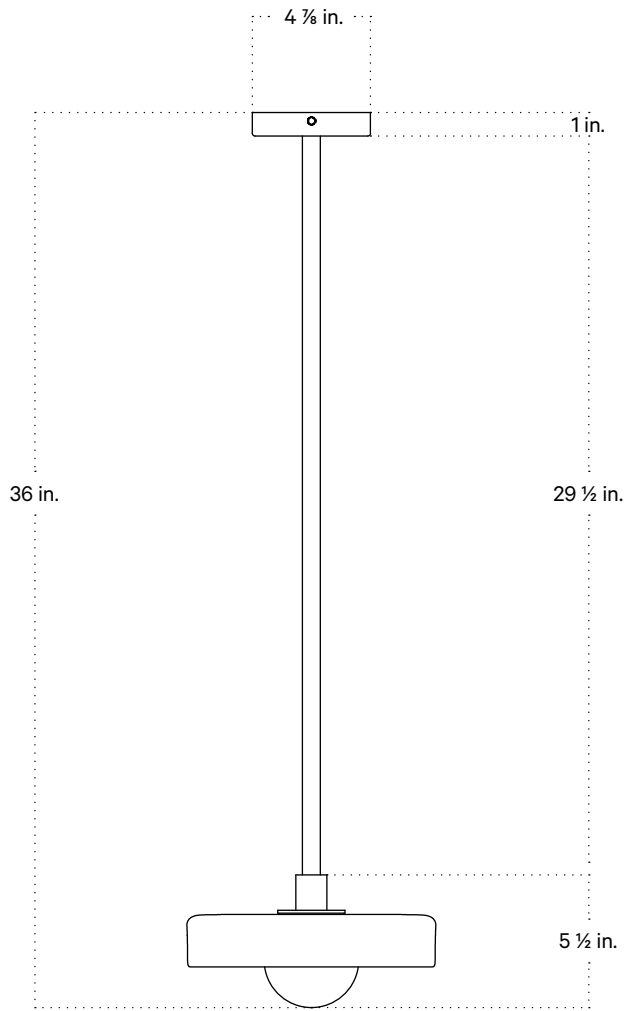

In Common With

Disc Pendant
Technical Specifications

Disc Pendant, Small

Technical Specifications

Materials	Glass, brass
Product weight	7.5 lbs
Lead time	12 weeks
Bulbs included (1)	GU24 / 110 V / 5.0 W / 550 lm 2700 K / dimmable
Dimmer	TRIAC
Suspension type	Fixed brass rod 3 foot OAL included (see notes)
Max wattage	10 W
Certifications	UL listed, damp-rated

Notes

1. This fixture has a fixed brass rod that is not adjustable. Please specify the overall length (OAL) when placing your order. OAL is measured from the ceiling to the bottom of a fixture and includes the shades and diffuser.
2. 3-foot OAL is included in the price of this fixture. Additional length is priced per inch.
3. The minimum OAL for this fixture is 13 inches, and the maximum with no seam is 78 inches. With an additional stem the maximum OAL is 150 inches with the seam at 76.5 inches.
4. This pendant can be customized for installation on a sloped ceiling. Please get in touch with us for more information.
5. This fixture has handmade elements and may exhibit variability within the same piece. These variations are inherent in the production process and are not to be considered as defects. We do our best to maintain a consistent product while honoring handmade craftsmanship.
6. Dimensions may vary within one inch.

Updated May 16, 2023

Front View

Bottom View

Isometric View

Disc Pendant, Medium

Technical Specifications

Materials	Glass, brass
Product weight	8.5 lbs
Lead time	12 weeks
Bulbs included (1)	GU24 / 110 V / 5.0 W / 550 lm 2700 K / dimmable
Dimmer	TRIAC
Suspension type	Fixed brass rod 3 foot OAL included (see notes)
Max wattage	10 W
Certifications	UL listed, damp-rated