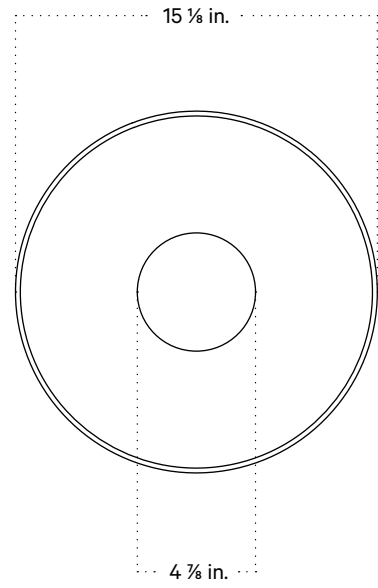

Bottom View