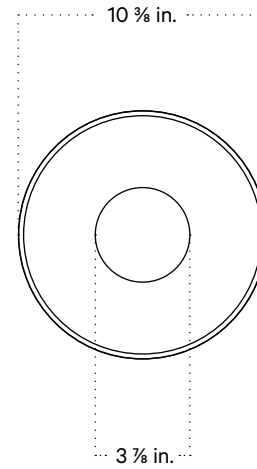

In Common With

Disc Pendant
Technical Specifications

Disc Pendant, Small

Technical Specifications

Materials	Glass, brass
Product weight	7.5 lbs
Lead time	12 weeks
Bulbs included (1)	GU24 / 110 V / 5.0 W / 550 lm 2700 K / dimmable
Dimmer	TRIAC
Suspension type	Fixed brass rod 3 foot OAL included (see notes)
Max wattage	10 W
Certifications	UL listed, damp-rated

Notes

1. This fixture has a fixed brass rod that is not adjustable. Please specify the overall length (OAL) when placing your order. OAL is measured from the ceiling to the bottom of a fixture and includes the shades and diffuser.
2. 3-foot OAL is included in the price of this fixture. Additional length is priced per inch.
3. The minimum OAL for this fixture is 13 inches, and the maximum with no seam is 78 inches. With an additional stem the maximum OAL is 150 inches with the seam at 76.5 inches.
4. This pendant can be customized for installation on a sloped ceiling. Please get in touch with us for more information.
5. This fixture has handmade elements and may exhibit variability within the same piece. These variations are inherent in the production process and are not to be considered as defects. We do our best to maintain a consistent product while honoring handmade craftsmanship.
6. Dimensions may vary within one inch.

Updated May 16, 2023

Front View

Bottom View

Isometric View

Disc Pendant, Medium

Technical Specifications

Materials	Glass, brass
Product weight	8.5 lbs
Lead time	12 weeks
Bulbs included (1)	GU24 / 110 V / 5.0 W / 550 lm 2700 K / dimmable
Dimmer	TRIAC
Suspension type	Fixed brass rod 3 foot OAL included (see notes)
Max wattage	10 W
Certifications	UL listed, damp-rated