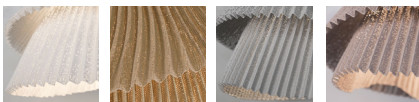

Bottom view

Ø 9,1 in

8,3 in

Ø 4,7 in

78,7 in

Approximate measurements

MATERIALS & COMPONENTS

LAMPSHADE

Painted stainless steel | One color to choose

BL

BE

G

T

CUSTOM
COLOR

Steel painted in black

CANOPY AND CABLE

Steel painted in matt black

Black cable

Standard: 200cm | 78,7in
Lenght/largo customizable

RECOMMENDED BULBS

120V - 60Hz

 E12 LED- Max. 1x12 W

OTHER DATA

NET WEIGHT