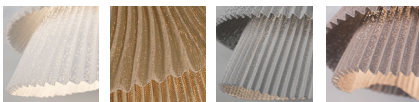

Painted stainless steel | One color to choose

BL

BE

G

T

CUSTOM
COLOR

Steel painted in black

CANOPY AND CABLE

Bottom view

Ø15 in

MATERIALS & COMPONENTS

LAMPSHADE

Painted stainless steel | One color to choose

BL

BE

G