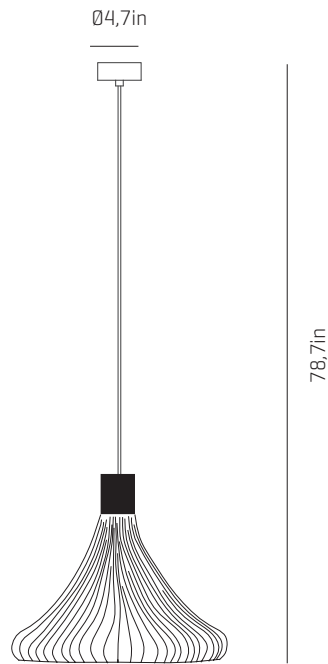

Bottom view

Ø 9,1 in

8,3 in

Ø 4,7 in

78,7 in

Approximate measurements

MATERIALS & COMPONENTS

LAMPSHADE

Steel painted in matt black

Black cable

Standard: 200cm | 78,7in
Lenght/largo customizable

RECOMMENDED BULBS

120V - 60Hz

 E12 LED- Max. 1x12 W

OTHER DATA

NET WEIGHT

1,5lb

PACKAGING

14,2x14,2x11,8 in

2,2lb

ELECTRICAL FEATURES

CERTIFICATIONS

a

emotional light

inn collection

12,6in

78,7in

USA & Canada

ref. IN04

IN04-Mini

IN04

Top view