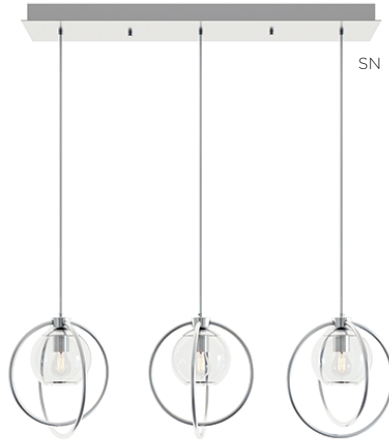

JAMIE multi pendant

JAMP series

Marney
HOME COLLECTION by AFX

BK

SN

SB

LOCATION		DATE
PREPARED BY		QUANTITY
COMMENTS		FIXTURE TYPE
CATALOG NUMBER		

Features

Contemporary style with clear glass diffusers. Includes a 9 ft. adjustable cord. For use in kitchen, dining, foyers or anywhere general lighting is needed. Provides lighting in residential, commercial and hospitality applications. This fixture mounts to a standard junction box (not included).

Construction

Metal frame and canopy. The canopy fits over a standard junction box. Power supply connections must be made inside a junction box (not included).

Finish

Black, Satin Brass and Satin Nickel.

Diffuser

Clear glass diffuser.

Lamping

For use with (3) 60W Max medium base bulbs (lamps not included). 120V medium base socket. Sockets can be labeled for reduced wattage upon request.

Certification

All fixtures are cETLus listed for indoor damp locations.