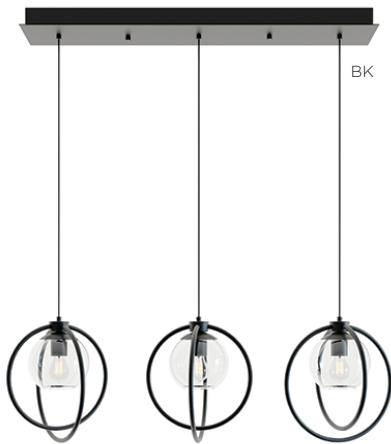

JAMIE multi pendant

JAMP series

Marney
HOME COLLECTION by AFX

BK

SN

SB

LOCATION		DATE
PREPARED BY		QUANTITY
COMMENTS		FIXTURE TYPE
CATALOG NUMBER		

Features

Contemporary style with clear glass diffusers. Includes a 9 ft. adjustable cord. For use in kitchen, dining, foyers or anywhere general lighting is needed. Provides lighting in residential, commercial and hospitality applications. This fixture mounts to a standard junction box (not included).

Construction

Metal frame and canopy. The canopy fits over a standard junction box. Power supply connections must be made inside a junction box (not included).

Finish

Black, Satin Brass and Satin Nickel.

Diffuser

Clear glass diffuser.

Lamping

For use with (3) 60W Max medium base bulbs (lamps not included). 120V medium base socket. Sockets can be labeled for reduced wattage upon request.

Certification

All fixtures are cETLus listed for indoor damp locations.