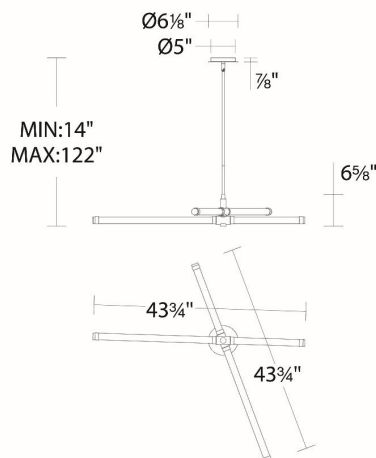

SPECIFICATIONS

Color Temp:	3000K
Input:	120/277V,50/60Hz
CRI:	90
Rated Life:	50000 Hours
Standards:	ETL, cETL
	Damp Location Listed
Construction:	Aluminum body with glass diffuser

REPLACEMENT PARTS

- RPL-GLA-51344-AB - Replacement lamp AB
- RPL-GLA-51344-BK - Replacement lamp BK
- ROD-I06-PC130T-AB - 6" rod
- ROD-I06-PC130T-BK - 6" rod
- ROD-I12-PC130T-AB - 12" rod
- ROD-I12-PC130T-BK - 12" rod
- RPL-FIL-51344-AB-1 - Replacement lamp AB 25"
- RPL-FIL-51344-BK-1 - Replacement lamp BK 25"
- RPL-FIL-51344-AB-2 - Replacement lamp AB 15"
- RPL-FIL-51344-BK-2 - Replacement lamp BK 15"

FINISHES:

Aged Brass Black

LINE DRAWING:

PD-51344