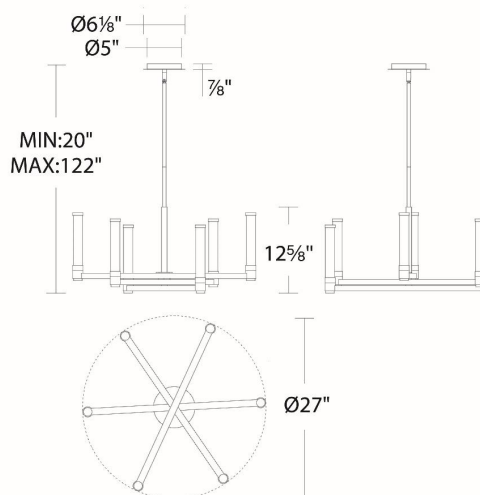

### REPLACEMENT PARTS

- RPL-FIL-51327-AB - Replacement lamp AB
- RPL-FIL-51327-BK - Replacement lamp BK
- ROD-I06-PC130T-AB - 6" rod
- ROD-I06-PC130T-BK - 6" rod
- ROD-I12-PC130T-AB - 12" rod
- ROD-I12-PC130T-BK - 12" rod

### LINE DRAWING:

PD-51327