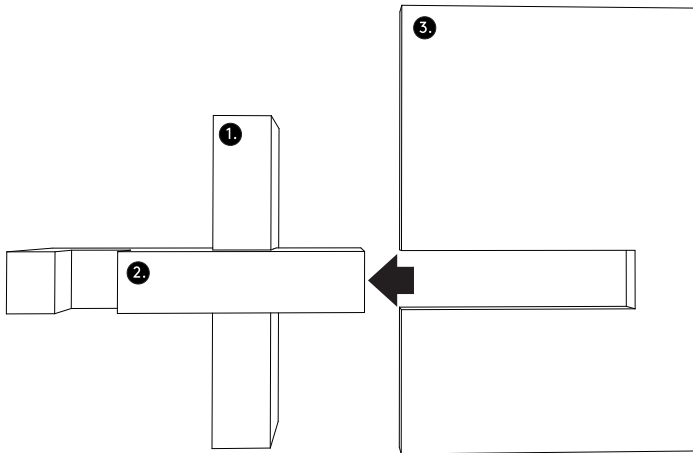

KRISTINA DAM
Studio

BLOCK SCULPTURE

Sandstone
22 L x 20,5 W x 23 H cm

SANDSTONE PIECES

1.

SANDSTONE PIECE 1 + 2

2.

SANDSTONE PIECE 3

3.

SANDSTONE PIECE 4