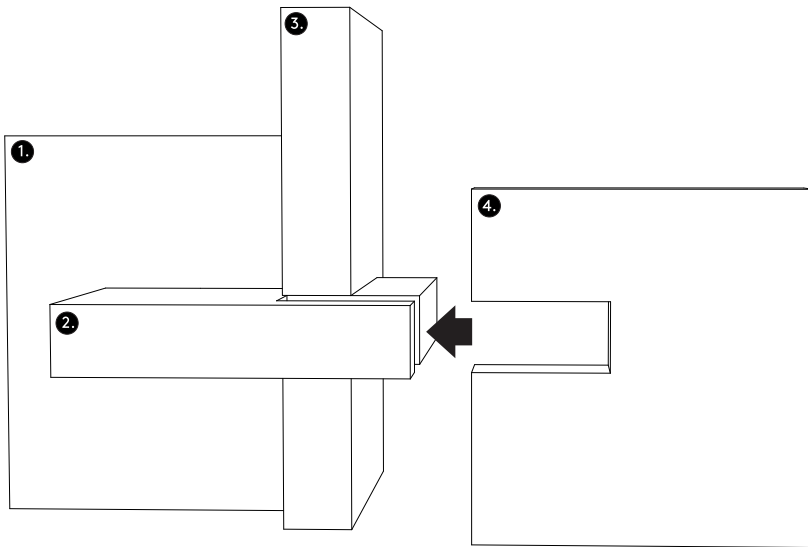

KRISTINA DAM
Studio

BLOCK SCULPTURE

Sandstone
22 L x 20,5 W x 23 H cm

SANDSTONE PIECES

1.

SANDSTONE PIECE 1 + 2

2.

SANDSTONE PIECE 3

3.

SANDSTONE PIECE 4