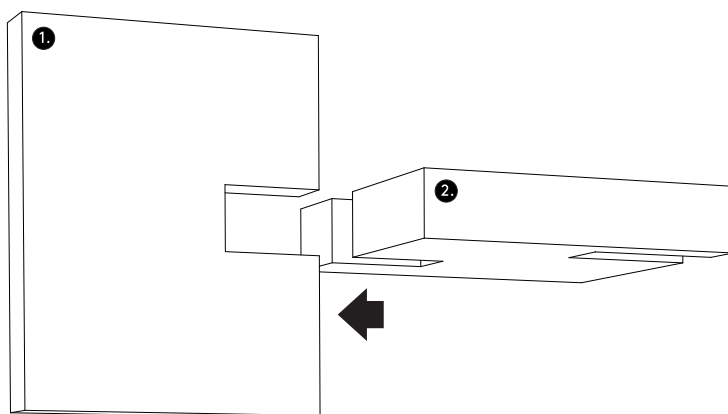

KRISTINA DAM
Studio

BLOCK SCULPTURE

Sandstone
22 L x 20,5 W x 23 H cm

SANDSTONE PIECES

1.

SANDSTONE PIECE 1 + 2

2.

SANDSTONE PIECE 3