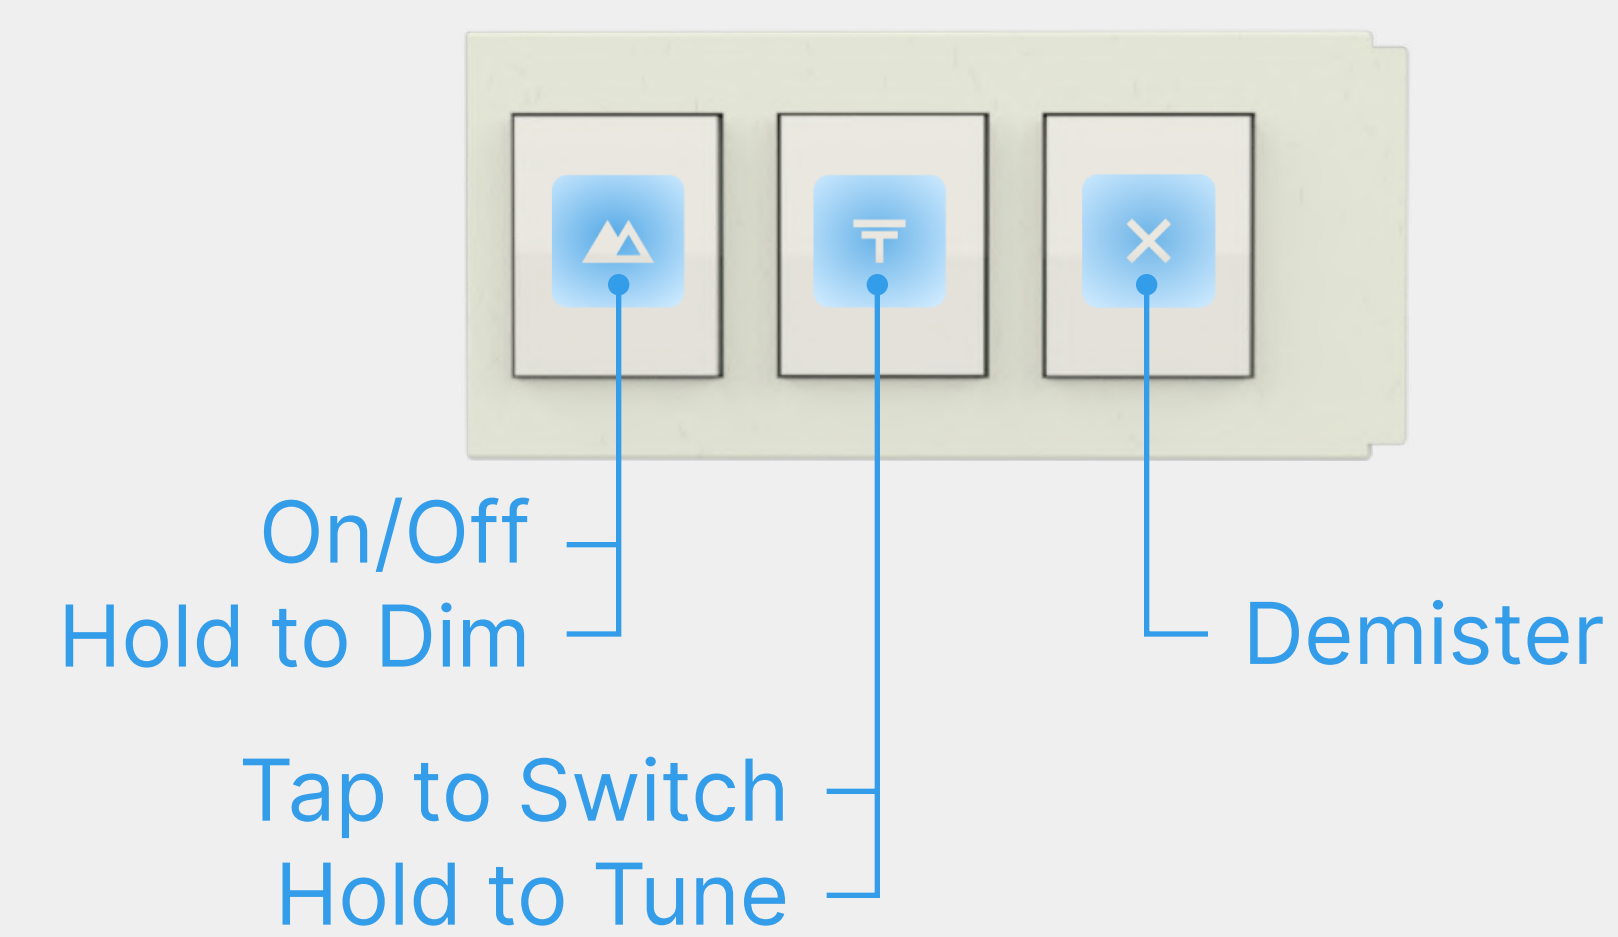

CLASSIC LOTD

ACCESSORY DESCRIPTIONS

Anti-Fog Demister (120v power supply)

Available Sizes

- 12" x 12" • 16" x 28"
- 12" x 18" • 18" x 22"
- 16" x 16" • 18" x 34"

Connection Options

- On touch sensor
- On hard wire

Touch Sensor

1 Key Touch Sensor

- On/Off Dim
- Color Temperature Switchable between 2700k to 6500k

Matrix Touch System

- On/Off Dim
- Color Temperature Tunable between 2700k to 6500k
- Demister

STANDARD SIZE (Dimensions in red are set)

UNIT: inch

Frost: 2.00	Depth: 1.625	Glass Width: X	Full Width: X
Inset: 2.00		Glass Height: Y	Full Height: Y